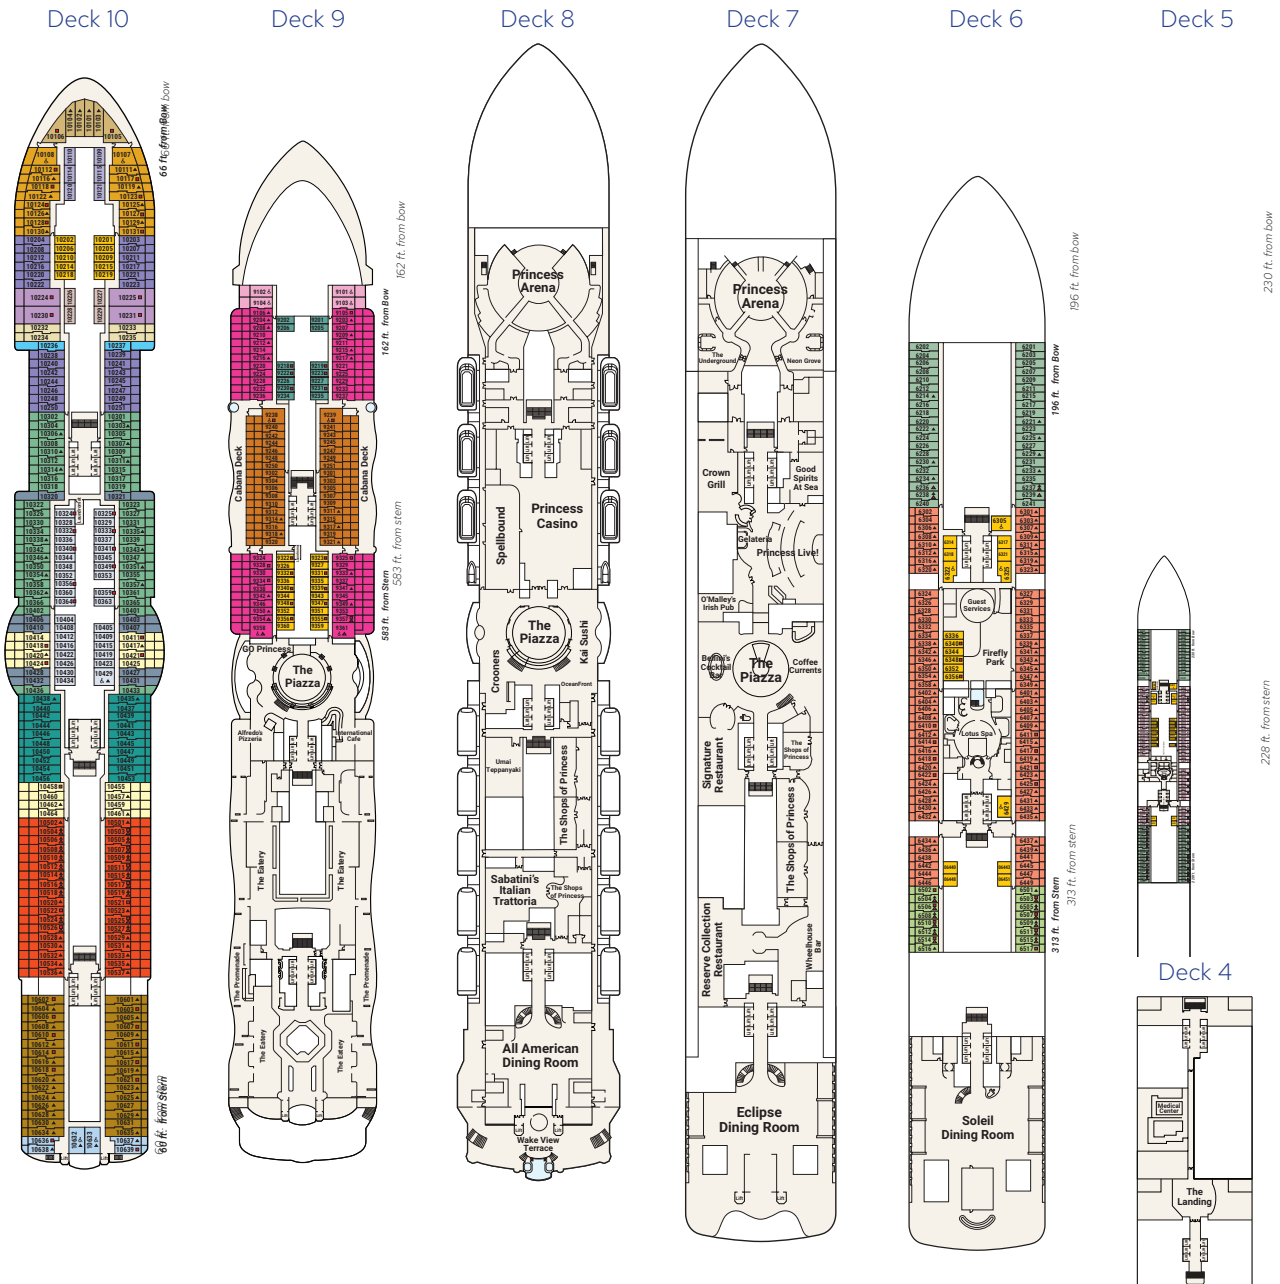

- **M2** Sanctuary mini-suite Forward (Deck 10), Mid (Deck 16, 17)

- **MA** Mini-suite Mid (Decks 11, 12)
- **MD** Mini-suite Aft (Decks 10, 11, 12, 14)

BALCONY

- **BV** Sanctuary balcony Mid-ship (Decks 11, 12, 14, 15)
- **D1** Premium balcony Mid-ship (Decks 10, 11, 12, 14, 15)
- **D2** Premium balcony Forward (Decks 10, 11, 12, 14, 15), Aft (Decks 11, 12, 14, 15)
- **DA** Deluxe balcony Mid (Decks 10, 11, 12, 14, 15)
- **DB** Deluxe balcony Forward (Decks 10, 11, 12, 13, 14, 15), Mid (Decks 16, 17), Aft (Decks 11, 12, 14, 15)
- **DC** Deluxe balcony Mid & Aft (Decks 16, 17)
- **DD** Deluxe balcony Aft (Decks 10, 11, 12, 14)
- **DE** Deluxe balcony Forward (Decks 10, 11, 12, 14)
- **DF** Deluxe balcony Forward (Decks 9, 16)

- **DG** Cove balcony Mid-ship (Decks 6)
- **DH** Cove balcony Mid-aft (Decks 6)

OCEANVIEW

- **O2** Premium oceanview Mid-ship (Decks 5)
- **O3** Premium oceanview Forward (Decks 5, 6), Aft (Decks 5)
- **O5** Premium oceanview Forward (Decks 10, 11)

INTERIOR

- **IA** Interior Mid-ship (Decks 10, 11, 12, 14, 15)
- **IB** Interior Forward (5, 6, 10, 11, 12, 14, 15), Mid (5, 6, 9, 16)
- **IC** Interior Forward (Decks 9, 16)
- **ID** Interior Aft (Decks 15)
- **IE** Interior Forward (Decks 10, 11, 12), Aft (Deck 17)
- **IF** Interior Forward (Decks 16)
- **IS** Interior Forward (Deck 10)

- ♿ Fully Accessible stateroom, roll-in shower only
- ◻ Will accommodate fourth or fifth person
- Will accommodate third and fourth person
- ▲ Will accommodate third person
- † Balcony door blocked when upper berth is in use
- ‡ Balcony access when in port only
- Connecting staterooms

Note: Some areas of the ship are not accessible to wheelchairs and scooters. Distances shown are from the bow (forward) or stern (aft) to the nearest stateroom. Certain stateroom categories may vary in size and configuration by ship. Stateroom views are considered unobstructed. Obstructions do not include certain nautical items like handrails, dividers or ship hardware. For balcony staterooms, the view is determined from the perspective of the balcony railing. Balconies may have either solid steel or glass railings. Upper berth and bed ladder capacities are 250 lbs. Staterooms that can accommodate rollaways have two lower berths and one upper berth, and the staterooms can accommodate a fourth berth as a rollaway bed upon request at time of reservation. There are a limited number of rollaway beds per ship, per voyage. Use of rollaway beds restricts cabin space. Call 1.800.774.6237 for more information.