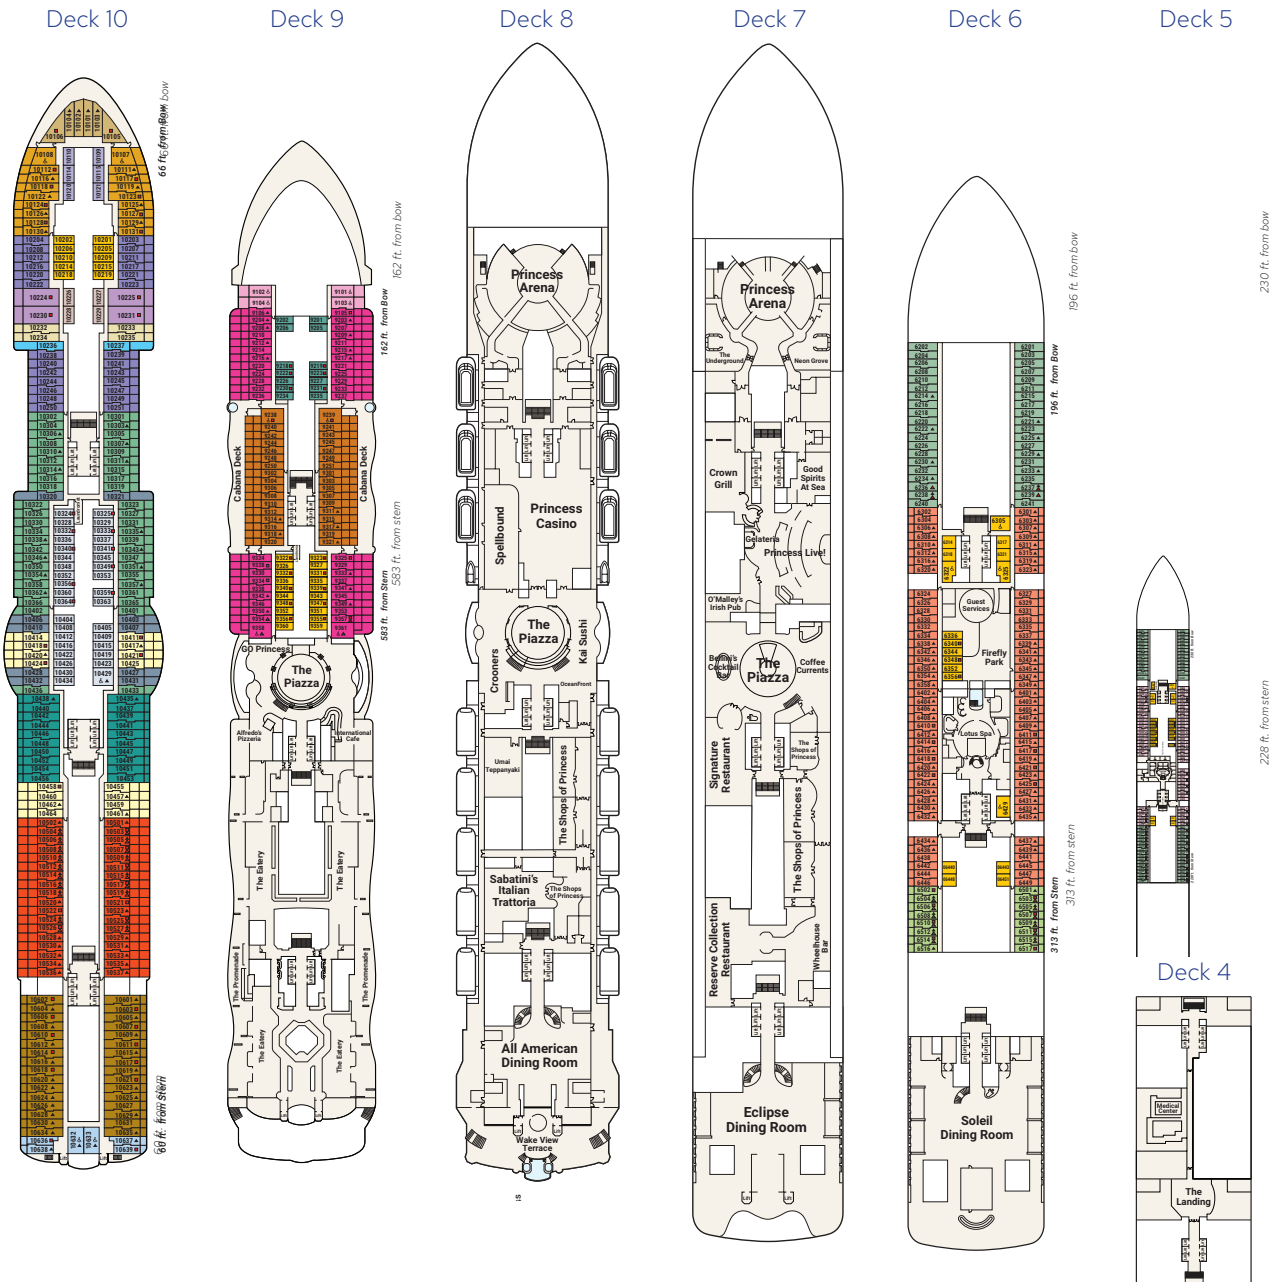

1. **DG** Cove balcony Mid-ship (Decks 6)
   - **DH** Cove balcony Mid-aft (Decks 6)
2. **OCEANVIEW**
3. **O2** Premium oceanview Mid-ship (Decks 5)
   - **O3** Premium oceanview Forward (Decks 5, 6), Aft (Decks 5)
   - **O5** Premium oceanview Forward (Decks 10, 11)
4. **INTERIOR**
5. **IA** Interior Mid-ship (Decks 10, 11, 12, 14, 15)
   - **IB** Interior Forward (5, 6, 10, 11, 12, 14, 15), Mid (5, 6, 9, 16)
   - **IC** Interior Forward (Decks 9, 16)
   - **ID** Interior Aft (Decks 15)
   - **IE** Interior Forward (Decks 10, 11, 12), Aft (Deck 17)
   - **IF** Interior Forward (Decks 16)
   - **IS** Interior Forward (Deck 10)

- ♿ Fully Accessible stateroom, roll-in shower only
- ◻ Will accommodate fourth or fifth person
- Will accommodate third and fourth person
- ▲ Will accommodate third person
- † Balcony door blocked when upper berth is in use
- ‡ Balcony access when in port only
- Connecting staterooms

Note: Some areas of the ship are not accessible to wheelchairs and scooters. Distances shown are from the bow (forward) or stern (aft) to the nearest stateroom. Certain stateroom categories may vary in size and configuration by ship. Stateroom views are considered unobstructed. Obstructions do not include certain nautical items like handrails, dividers or ship hardware. For balcony staterooms, the view is determined from the perspective of the balcony railing. Balconies may have either solid steel or glass railings. Upper berth and bed ladder capacities are 250 lbs. Staterooms that can accommodate rollaways have two lower berths and one upper berth, and the staterooms can accommodate a fourth berth as a rollaway bed upon request at time of reservation. There are a limited number of rollaway beds per ship, per voyage. Use of rollaway beds restricts cabin space. Call 1.800.774.6237 for more information.