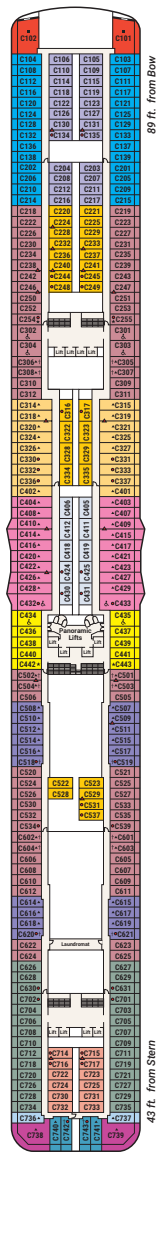

BALCONY

- **BA** Mid-ship (Riviera, Aloha, Baja, Caribe, Dolphin)

BALCONY (CONT.)

- **BB** Mid-forward, Mid-aft (Riviera, Aloha, Baja, Caribe, Dolphin), Mid-ship (Marina)
- **BC** Mid-forward (Lido, Marina), Mid-aft (Marina)
- **BD** Aft (Riviera, Aloha, Baja, Caribe, Dolphin)
- **BE** Forward (Aloha, Baja, Caribe, Dolphin), Aft (Marina, Emerald)
- **BF** Forward (Lido, Marina, Emerald)
- **BW** Obstructed view Mid-forward, Mid-ship, Mid-aft, Aft (Emerald)

INTERIOR

- **IA** Mid-ship (Riviera, Aloha, Baja, Caribe, Dolphin)
- **IB** Mid-forward, Mid-aft (Riviera, Aloha, Baja, Caribe, Dolphin), Mid-ship (Marina, Emerald)
- **IC** Mid-forward (Lido, Marina), Mid-aft (Marina)
- **ID** Aft (Riviera, Aloha, Baja, Caribe)

INTERIOR (CONT.)

1. **IE** Forward (Riviera, Aloha, Baja, Caribe, Dolphin), Aft (Marina)
   - **IF** Forward (Lido, Marina, Emerald)
2. & Fully Accessible stateroom, roll-in shower only
   * Ambulatory Accessible stateroom, accessible features may include grab bars and /or fold-down shower seats
   • Will accommodate third and fourth person
   ▲ Will accommodate third person
   ◻ Will accommodate third and fourth person, fourth berth is rollaway bed
   † Balcony door blocked when upper berth is in use
   ‡ Balcony access when in port only
   • Connecting staterooms

Caribe 10