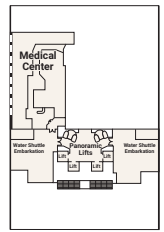

INTERIOR (CONT.)

- IE** Forward (Riviera, Aloha, Baja, Caribe, Dolphin), Aft (Marina)
 - IF** Forward (Lido, Marina, Emerald)
- & Fully Accessible stateroom, roll-in shower only
 * Ambulatory Accessible stateroom, accessible features may include grab bars and /or fold-down shower seats
 • Will accommodate third and fourth person
 ▲ Will accommodate third person
 ◻ Will accommodate third and fourth person, fourth berth is rollaway bed
 † Balcony door blocked when upper berth is in use
 ‡ Balcony access when in port only
 • Connecting staterooms

Caribe 10

Dolphin 9

Emerald 8

Promenade 7

Fiesta 6

Plaza 5

Gala 4

▲ Forward
 ▶ Forward
 ▲ Aft
 ▼ Aft

Note: Some areas of the ship are not accessible to wheelchairs and scooters. Distances shown are from the bow (forward) or stern (aft) to the nearest stateroom. Certain stateroom categories may vary in size and configuration by ship. Stateroom views are considered unobstructed. Obstructions do not include certain nautical items like handrails, dividers or ship hardware. For balcony staterooms, the view is determined from the perspective of the balcony railing. Balconies may have either solid steel or glass railings. Upper berth and bed ladder capacities are 250 lbs. Staterooms that can accommodate rollaways have two lower berths and one upper berth, and the staterooms can accommodate a fourth berth as a rollaway bed upon request at time of reservation. There are a limited number of rollaway beds per voyage. Use of rollaway beds restricts cabin space. Call 1.800.774.6237 for more information.