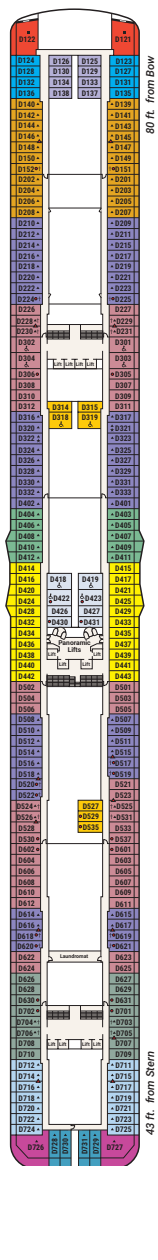

Stateroom Description

SUITE

- **S3** Penthouse suite Aft (Marina, Riviera, Aloha, Baja, Caribe, Dolphin, Emerald)
- **S4** Penthouse suite Mid-aft (Riviera)
- **S5** Premium suite Forward (Aloha, Baja, Caribe, Dolphin)

RESERVE COLLECTION MINI-SUITE

- **MT** Premium Mid-ship (Riviera, Aloha, Baja)
- **M6** Premium Forward (Lido, Marina)

MINI-SUITE

- **MA** Mid-ship (Riviera, Aloha, Baja, Caribe)
- **MB** Mid-forward (Marina, Riviera, Aloha, Baja, Caribe), Mid-ship (Marina), Mid-aft (Riviera, Aloha, Baja)
- **MC** Mid-forward (Lido, Marina), Mid-aft (Marina)
- **ME** Forward (Riviera, Aloha)
- **MF** Forward (Lido, Marina)

DELUXE BALCONY

- **D4** Premium Aft (Marina, Riviera, Aloha, Baja, Caribe, Dolphin, Emerald)
- **DA** Mid-ship (Dolphin)
- **DB** Mid-forward (Riviera, Aloha, Dolphin), Mid-aft (Riviera, Aloha, Baja, Caribe, Dolphin)
- **DC** Mid-forward (Lido, Marina, Emerald), Mid-aft (Marina)
- **DD** Aft (Riviera, Aloha, Baja, Caribe, Dolphin)
- **DE** Forward (Riviera, Aloha, Dolphin), Aft (Marina, Emerald)
- **DF** Forward (Lido, Marina, Emerald)
- **DW** Obstructed view Forward (Lido, Marina, Emerald), Mid-ship, Mid-forward, Mid-aft (Emerald)

BALCONY

- **BA** Mid-ship (Riviera, Aloha, Baja, Caribe, Dolphin)

BALCONY (CONT.)

- **BB** Mid-forward, Mid-aft (Riviera, Aloha, Baja, Caribe, Dolphin), Mid-ship (Marina)
- **BC** Mid-forward (Lido, Marina), Mid-aft (Marina)
- **BD** Aft (Riviera, Aloha, Baja, Caribe, Dolphin)
- **BE** Forward (Aloha, Baja, Caribe, Dolphin), Aft (Marina, Emerald)
- **BF** Forward (Lido, Marina, Emerald)
- **BW** Obstructed view Mid-forward, Mid-ship, Mid-aft, Aft (Emerald)

INTERIOR

- **IA** Mid-ship (Riviera, Aloha, Baja, Caribe, Dolphin)
- **IB** Mid-forward, Mid-aft (Riviera, Aloha, Baja, Caribe, Dolphin), Mid-ship (Marina, Emerald)
- **IC** Mid-forward (Lido, Marina), Mid-aft (Marina)
- **ID** Aft (Riviera, Aloha, Baja, Caribe)