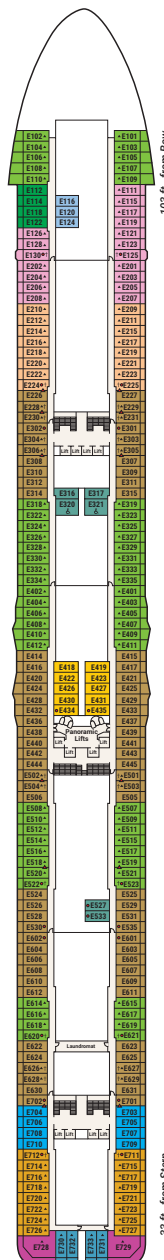

Stateroom Description

SUITE

- **S3** Penthouse suite Aft (Marina, Riviera, Aloha, Baja, Caribe, Dolphin, Emerald)
- **S4** Penthouse suite Mid-aft (Riviera)
- **S5** Premium suite Forward (Aloha, Baja, Caribe, Dolphin)

RESERVE COLLECTION MINI-SUITE

- **MT** Premium Mid-ship (Riviera, Aloha, Baja)
- **M6** Premium Forward (Lido, Marina)

MINI-SUITE

- **MA** Mid-ship (Riviera, Aloha, Baja, Caribe)
- **MB** Mid-forward (Marina, Riviera, Aloha, Baja, Caribe), Mid-ship (Marina), Mid-aft (Riviera, Aloha, Baja)
- **MC** Mid-forward (Lido, Marina), Mid-aft (Marina)
- **ME** Forward (Riviera, Aloha)
- **MF** Forward (Lido, Marina)

DELUXE BALCONY

- **D4** Premium Aft (Marina, Riviera, Aloha, Baja, Caribe, Dolphin, Emerald)
- **DA** Mid-ship (Dolphin)
- **DB** Mid-forward (Riviera, Aloha, Dolphin), Mid-aft (Riviera, Aloha, Baja, Caribe, Dolphin)
- **DC** Mid-forward (Lido, Marina, Emerald), Mid-aft (Marina)
- **DD** Aft (Riviera, Aloha, Baja, Caribe, Dolphin)
- **DE** Forward (Riviera, Aloha, Dolphin), Aft (Marina, Emerald)
- **DF** Forward (Lido, Marina, Emerald)
- **DW** Obstructed view Forward (Lido, Marina, Emerald), Mid-ship, Mid-forward, Mid-aft (Emerald)

BALCONY

- **BA** Mid-ship (Riviera, Aloha, Baja, Caribe, Dolphin)

BALCONY (CONT.)

- **BB** Mid-forward, Mid-aft (Riviera, Aloha, Baja, Caribe, Dolphin), Mid-ship (Marina)
- **BC** Mid-forward (Lido, Marina), Mid-aft (Marina)
- **BD** Aft (Riviera, Aloha, Baja, Caribe, Dolphin)
- **BE** Forward (Aloha, Baja, Caribe, Dolphin), Aft (Marina, Emerald)
- **BF** Forward (Lido, Marina, Emerald)
- **BW** Obstructed view Mid-forward, Mid-ship, Mid-aft, Aft (Emerald)

INTERIOR

- **IA** Mid-ship (Riviera, Aloha, Baja, Caribe, Dolphin)
- **IB** Mid-forward, Mid-aft (Riviera, Aloha, Baja, Caribe, Dolphin), Mid-ship (Marina, Emerald)
- **IC** Mid-forward (Lido, Marina), Mid-aft (Marina)
- **ID** Aft (Riviera, Aloha, Baja, Caribe)