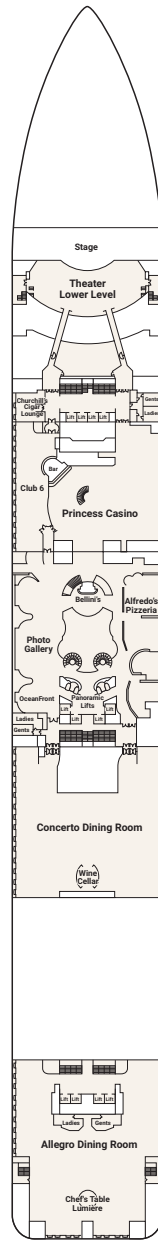

Stateroom Description

SUITE

- S3** Penthouse suite Aft (Marina, Riviera, Aloha, Baja, Caribe, Dolphin, Emerald)
- S4** Penthouse suite Mid-aft (Riviera)
- S5** Premium suite Forward (Aloha, Baja, Caribe, Dolphin)

RESERVE COLLECTION MINI-SUITE

- MT** Premium Mid-ship (Riviera, Aloha, Baja)
- M6** Premium Forward (Lido, Marina)

MINI-SUITE

- MA** Mid-ship (Riviera, Aloha, Baja, Caribe)
- MB** Mid-forward (Marina, Riviera, Aloha, Baja, Caribe), Mid-ship (Marina), Mid-aft (Riviera, Aloha, Baja)
- MC** Mid-forward (Lido, Marina), Mid-aft (Marina)
- ME** Forward (Riviera, Aloha)
- MF** Forward (Lido, Marina)

BALCONY

- BA** Mid-ship (Riviera, Aloha, Baja, Caribe, Dolphin)

BALCONY (CONT.)

- BB** Mid-forward, Mid-aft (Riviera, Aloha, Baja, Caribe, Dolphin), Mid-ship (Marina)
- BC** Mid-forward (Lido, Marina), Mid-aft (Marina)
- BD** Aft (Riviera, Aloha, Baja, Caribe, Dolphin)
- BE** Forward (Aloha, Baja, Caribe, Dolphin), Aft (Marina, Emerald)
- BF** Forward (Lido, Marina, Emerald)
- BW** Obstructed view Mid-forward, Mid-ship, Mid-aft, Aft (Emerald)

Caribe 10

Dolphin 9

Emerald 8

Promenade 7

Fiesta 6

Plaza 5

Gala 4

▲ Forward
 ▶ Forward
 ▲ Aft
 ▼ Aft