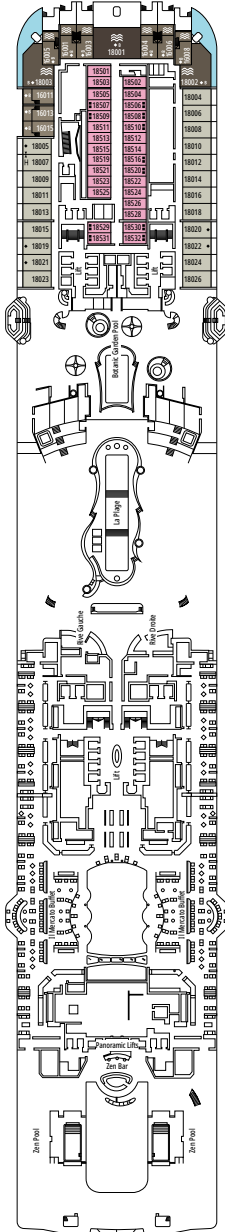

DECK 18
ATHENS