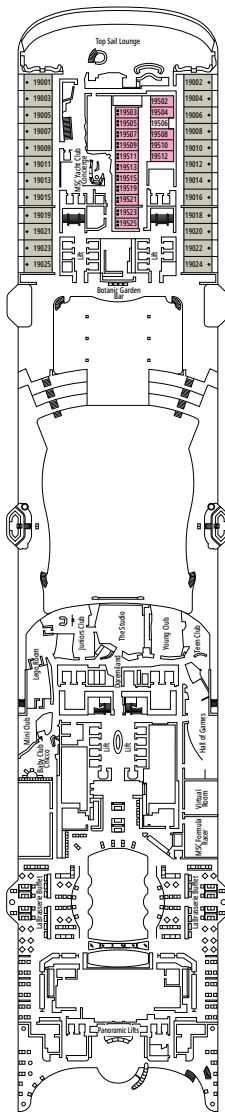

DECK 19
PARIS