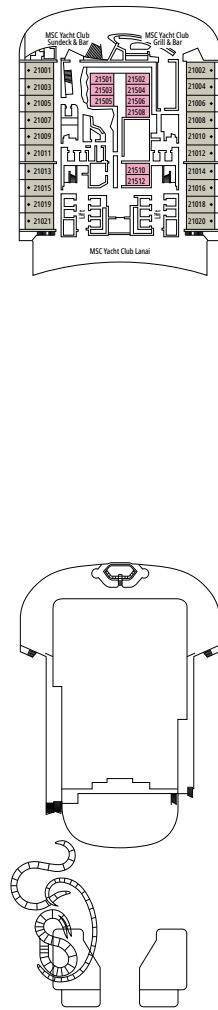

DECK 21
VALLETTA