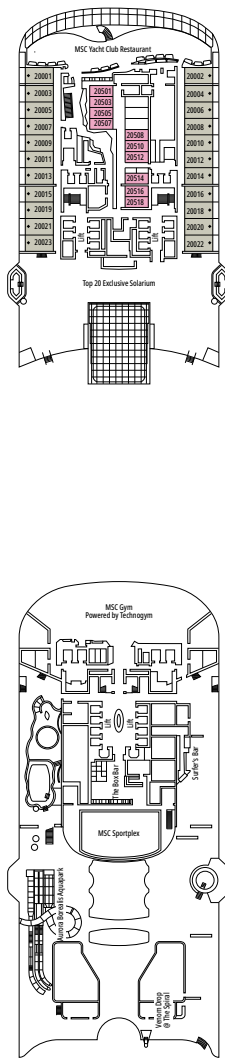

DECK 20
LISBON