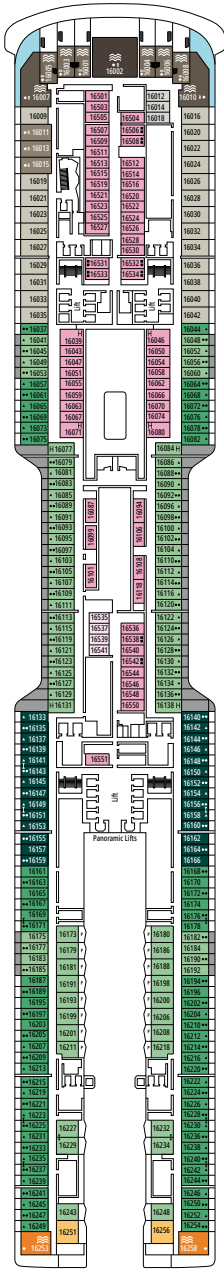

DECK 16
BERN