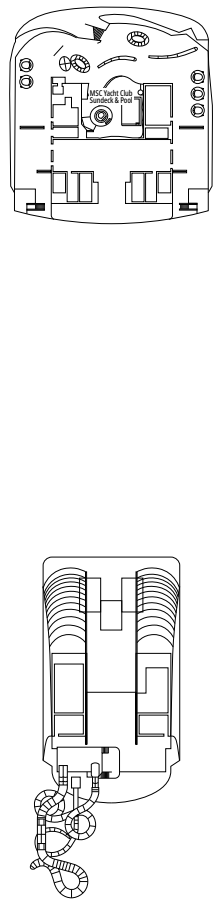

DECK 22
AMSTERDAM