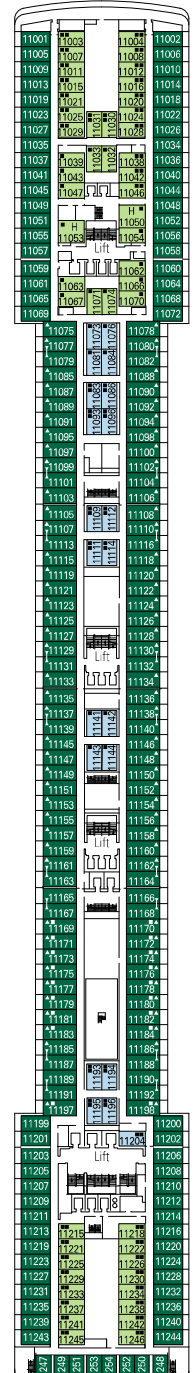

CABINS CATEGORIES

Inside > Bella
Ocean View > Bella*
Balcony > Bella

Inside > Fantastica
Ocean View > Fantastica
Balcony > Fantastica

Balcony > Aurea
Suite > Aurea

- 3<sup>rd</sup> bed available in all categories
- 4<sup>th</sup> bed available in all categories (except Suite Aurea)

- All cabins have one double bed convertible to two single beds except in cabins for guests with disabilities or reduced mobility (H), this does not apply to cabin 15025

\* Certain cabins have restricted views.

LEGEND

- ▲ Sofa bed
- ◆ Double sofa bed
- ◆ 3<sup>rd</sup> bed is a bunk bed
- 3<sup>rd</sup> and 4<sup>th</sup> beds are bunks
- ⎓ Connecting cabins
- H Cabin for guests with disabilities or reduced mobility

# DECK PLAN & ACCOMMODATION

- Sport Deck 16
- Xilofono Deck 15
- Chitarra Deck 14
- Mandolino Deck 13
- Clarinetto Deck 12
- Flauto Deck 11
- Lira Deck 10
- Viola Deck 9
- Arpa Deck 8
- Saxofono Deck 7
- Violino Deck 6
- Pianoforte Deck 5
- Violoncello Deck 4