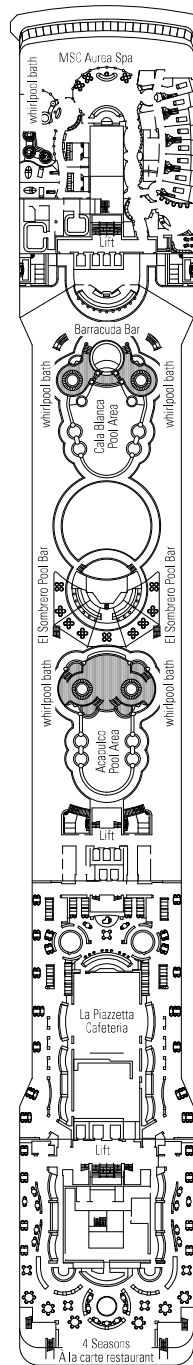

CABINS CATEGORIES

Inside > Bella
Ocean View > Bella*
Balcony > Bella

Inside > Fantastica
Ocean View > Fantastica
Balcony > Fantastica

Balcony > Aurea
Suite > Aurea

- 3<sup>rd</sup> bed available in all categories
- 4<sup>th</sup> bed available in all categories (except Suite Aurea)

- All cabins have one double bed convertible to two single beds except in cabins for guests with disabilities or reduced mobility (H), this does not apply to cabin 15025

\* Certain cabins have restricted views.

LEGEND

- ▲ Sofa bed
- ◆ Double sofa bed
- ◆ 3<sup>rd</sup> bed is a bunk bed
- 3<sup>rd</sup> and 4<sup>th</sup> beds are bunks
- ⎓ Connecting cabins
- H Cabin for guests with disabilities or reduced mobility

# DECK PLAN & ACCOMMODATION

- Sport Deck 16
- Xilofono Deck 15
- Chitarra Deck 14
- Mandolino Deck 13
- Clarinetto Deck 12
- Flauto Deck 11
- Lira Deck 10
- Viola Deck 9
- Arpa Deck 8
- Saxofono Deck 7
- Violino Deck 6
- Pianoforte Deck 5
- Violoncello Deck 4