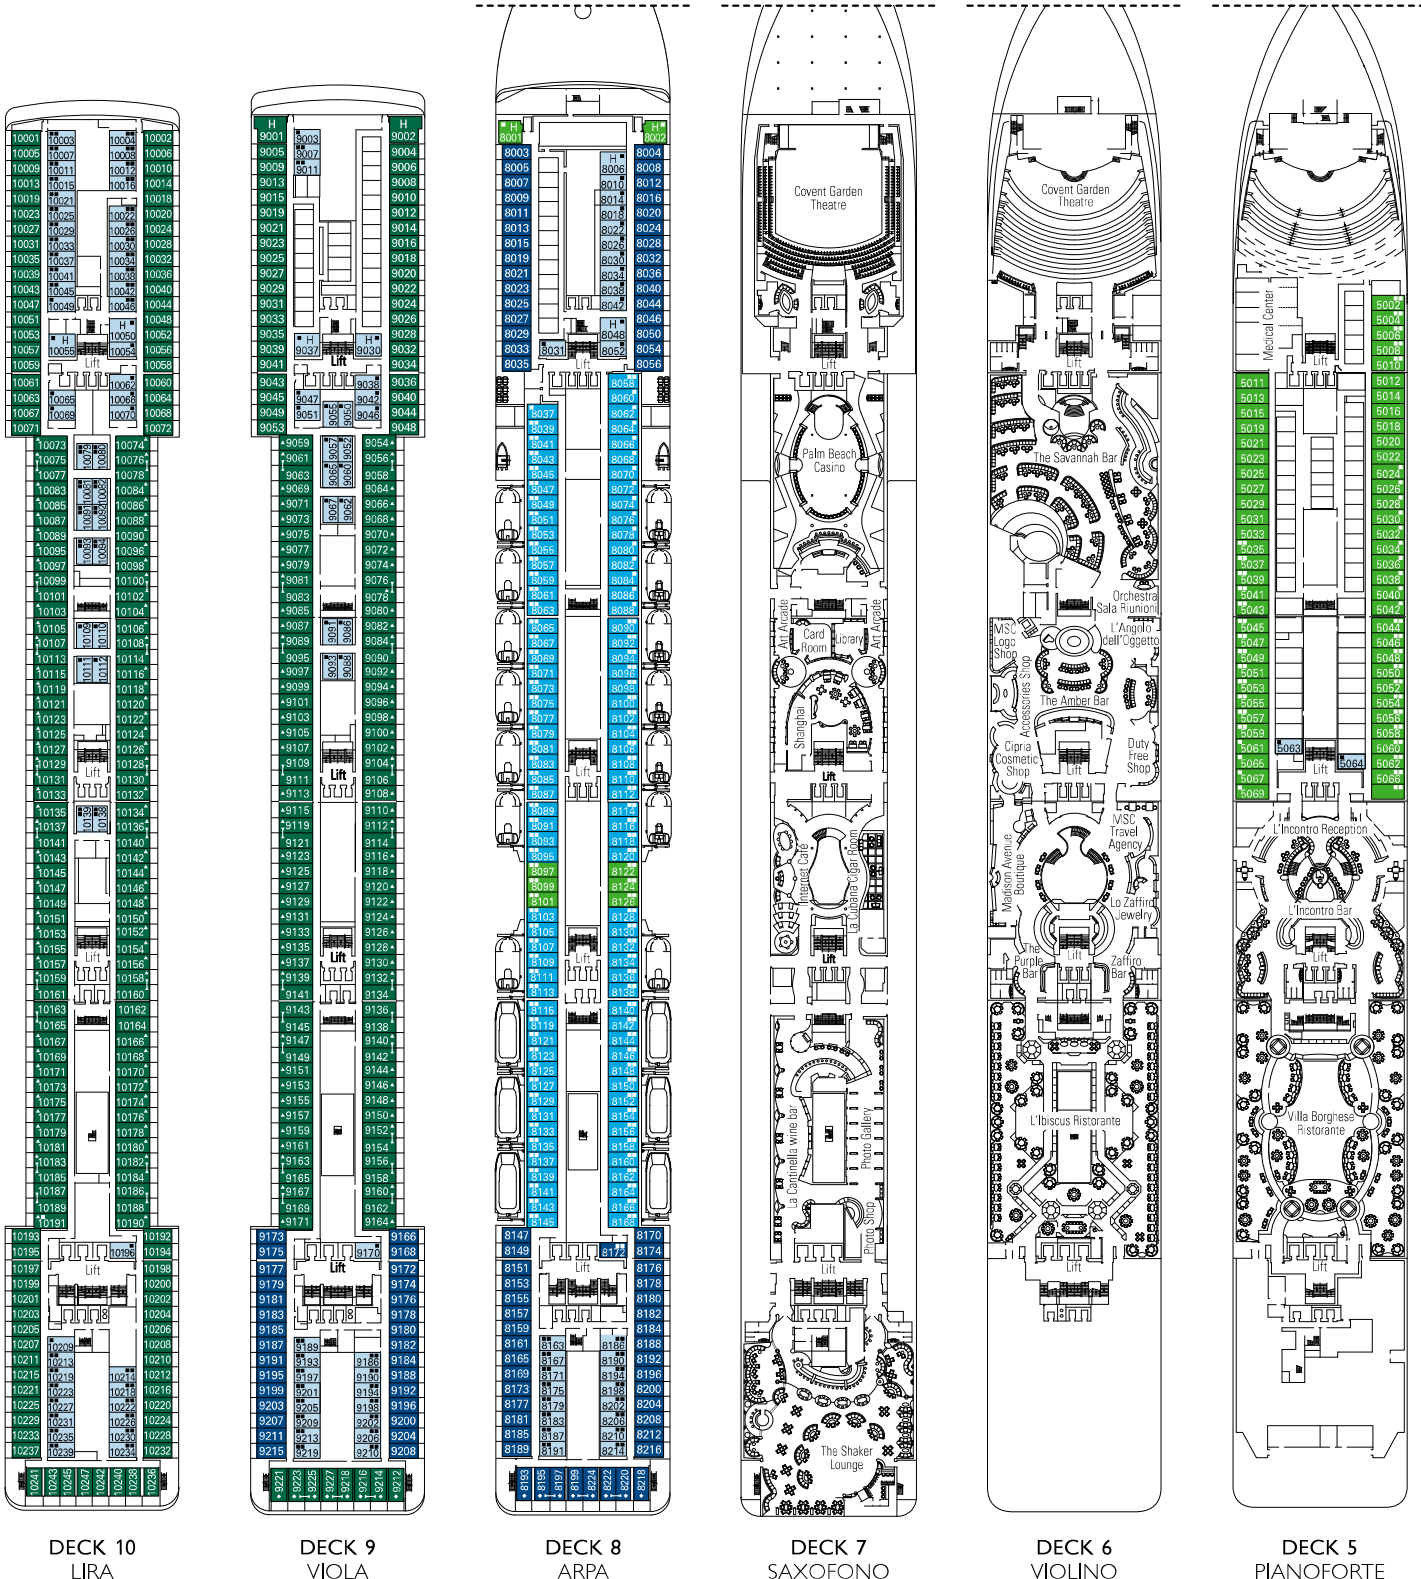

CABINS CATEGORIES

Inside > Bella
Ocean View > Bella*
Balcony > Bella

Inside > Fantastica
Ocean View > Fantastica
Balcony > Fantastica

Balcony > Aurea
Suite > Aurea

- 3<sup>rd</sup> bed available in all categories
- 4<sup>th</sup> bed available in all categories (except Suite Aurea)

- All cabins have one double bed convertible to two single beds except in cabins for guests with disabilities or reduced mobility (H), this does not apply to cabin 15025

\* Certain cabins have restricted views.

LEGEND

- ▲ Sofa bed
- ◆ Double sofa bed
- ◆ 3<sup>rd</sup> bed is a bunk bed
- 3<sup>rd</sup> and 4<sup>th</sup> beds are bunks
- ⎓ Connecting cabins
- H Cabin for guests with disabilities or reduced mobility

# DECK PLAN & ACCOMMODATION

- Sport Deck 16
- Xilofono Deck 15
- Chitarra Deck 14
- Mandolino Deck 13
- Clarinetto Deck 12
- Flauto Deck 11
- Lira Deck 10
- Viola Deck 9
- Arpa Deck 8
- Saxofono Deck 7
- Violino Deck 6
- Pianoforte Deck 5
- Violoncello Deck 4