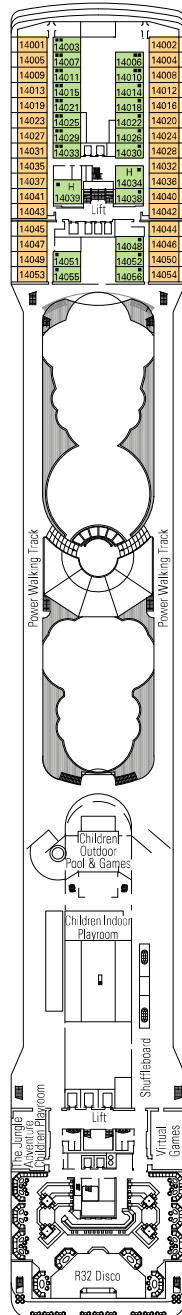

CABINS CATEGORIES

Inside > Bella
Ocean View > Bella*
Balcony > Bella

Inside > Fantastica
Ocean View > Fantastica
Balcony > Fantastica

Balcony > Aurea
Suite > Aurea

- 3<sup>rd</sup> bed available in all categories
- 4<sup>th</sup> bed available in all categories (except Suite Aurea)

- All cabins have one double bed convertible to two single beds except in cabins for guests with disabilities or reduced mobility (H), this does not apply to cabin 15025

\* Certain cabins have restricted views.

LEGEND

- ▲ Sofa bed
- ◆ Double sofa bed
- ◆ 3<sup>rd</sup> bed is a bunk bed
- 3<sup>rd</sup> and 4<sup>th</sup> beds are bunks
- ⎓ Connecting cabins
- H Cabin for guests with disabilities or reduced mobility

# DECK PLAN & ACCOMMODATION

- Sport Deck 16
- Xilofono Deck 15
- Chitarra Deck 14
- Mandolino Deck 13
- Clarinetto Deck 12
- Flauto Deck 11
- Lira Deck 10
- Viola Deck 9
- Arpa Deck 8
- Saxofono Deck 7
- Violino Deck 6
- Pianoforte Deck 5
- Violoncello Deck 4