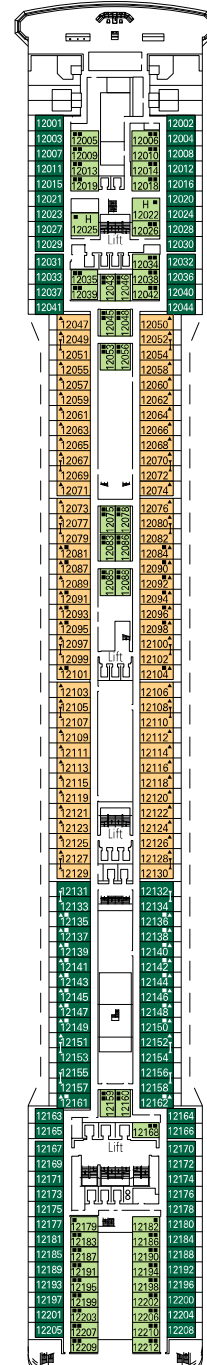

CABINS CATEGORIES

Inside > Bella
Ocean View > Bella*
Balcony > Bella

Inside > Fantastica
Ocean View > Fantastica
Balcony > Fantastica

Balcony > Aurea
Suite > Aurea

- 3<sup>rd</sup> bed available in all categories
- 4<sup>th</sup> bed available in all categories (except Suite Aurea)

- All cabins have one double bed convertible to two single beds except in cabins for guests with disabilities or reduced mobility (H), this does not apply to cabin 15025

\* Certain cabins have restricted views.

LEGEND

- ▲ Sofa bed
- ◆ Double sofa bed
- ◆ 3<sup>rd</sup> bed is a bunk bed
- 3<sup>rd</sup> and 4<sup>th</sup> beds are bunks
- ⎓ Connecting cabins
- H Cabin for guests with disabilities or reduced mobility

# DECK PLAN & ACCOMMODATION

- Sport Deck 16
- Xilofono Deck 15
- Chitarra Deck 14
- Mandolino Deck 13
- Clarinetto Deck 12
- Flauto Deck 11
- Lira Deck 10
- Viola Deck 9
- Arpa Deck 8
- Saxofono Deck 7
- Violino Deck 6
- Pianoforte Deck 5
- Violoncello Deck 4