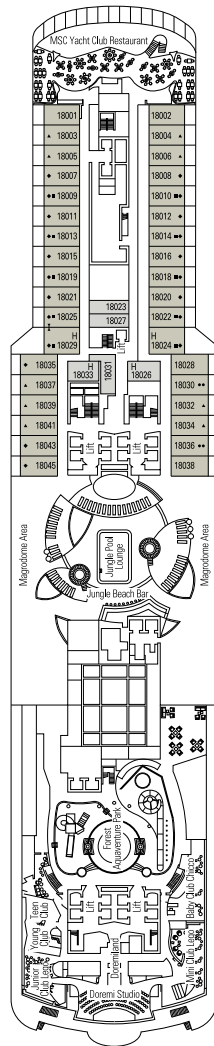

DECK 18
CARIBBEAN