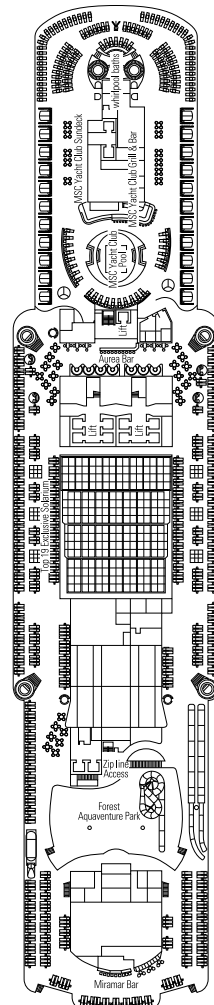

DECK 19
CORAL SEA