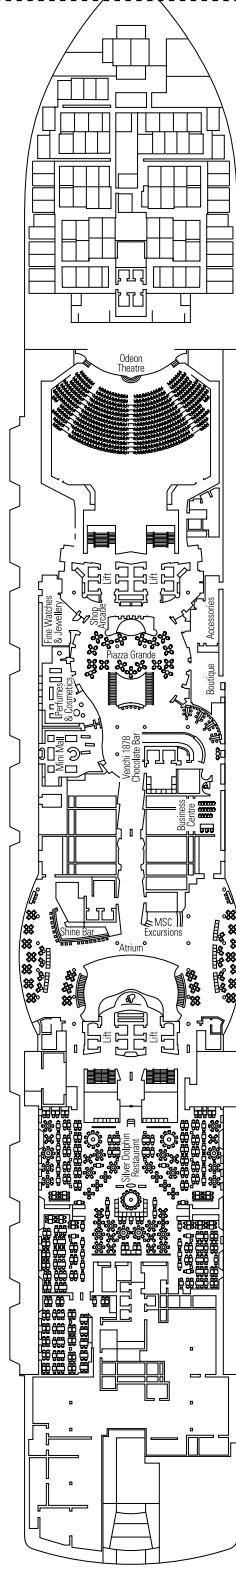

DECK PLANS & ACCOMMODATIONS

2.066 CABINS
5.329 GUESTS

MSC YACHT CLUB ROYAL SUITE

LEGEND

▲	Sofa bed
◆	Double sofa bed
■	3 rd bed is a pullman bed
■ ■	3 rd and 4 th beds are pullman beds
● ●	Bunk bed or sofa that can be converted into bunk bed (3 rd and 4 th beds); bunk beds are not suitable for children under the age of 6.
↔	Connecting cabins
H	Cabin for guests with disabilities or reduced mobility
B	Cabin with bathtub
BS	Cabin with bathtub and shower
⦿	Cabin with obstructed view
AA	Ambulatory Accessible cabins
T	Terrace
⊞	Terrace with whirlpool bath
W	Balcony with whirlpool bath
▨	Balcony with metal balustrade
▨	Balcony with half glass half metal balustrade

CABIN CATEGORIES

MSC Yacht Club Royal Suite	16
MSC Yacht Club Deluxe Suite	16-18
MSC Yacht Club Interior Suite	16-18
Two-Bedroom Grand Suite Aurea	11-14
Grand Suite Aurea	9-13
Premium Suite Aurea with whirlpool	9-15
Premium Suite Aurea with Terrace	9
Premium Suite Aurea	9-15
Deluxe Suite Aurea	9-15
Junior Suite Aurea	9
Balcony Aurea	9
Deluxe Balcony	15
Deluxe Balcony	13-14
Deluxe Balcony	11-12
Deluxe Balcony	9-10
Deluxe Ocean View	5
Premium Interior	10
Deluxe Interior	11-15
Deluxe Interior	5-10

- The ship offers many family cabins which are the combination of 2 or more connecting cabins.
- All cabins have one double bed convertible to two single beds except in YC3 and in cabins for guests with disabilities or reduced mobility (H); this does not apply to cabins 13198, 13167, 13086, 13066 and 13073.
- 3rd and 4th beds available in all categories except for YIN.
- 5th bed available in IL1, SLJ, SD (cabins 11001, 12001 and 14001 have two double beds and one pullman bed) and YC1.

Ship configuration, data and descriptions may be subject to change depending on the season and on the destination and must be verified at the time of booking.

SPORTS BAR

MARKETPLACE RESTAURANT & BUFFET

DECK 4
BALTIC