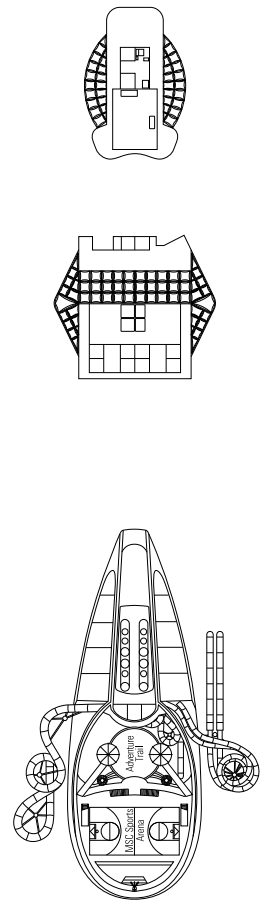

DECK 20
SUN DECK