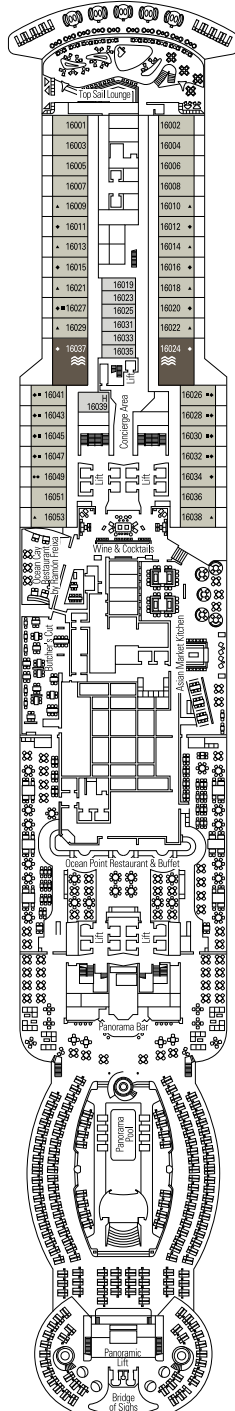

DECK PLANS & ACCOMMODATIONS

2.066 CABINS
5.329 GUESTS

MSC YACHT CLUB ROYAL SUITE

LEGEND

▲	Sofa bed
◆	Double sofa bed
■	3 rd bed is a pullman bed
■ ■	3 rd and 4 th beds are pullman beds
● ●	Bunk bed or sofa that can be converted into bunk bed (3 rd and 4 th beds); bunk beds are not suitable for children under the age of 6.
↔	Connecting cabins
H	Cabin for guests with disabilities or reduced mobility
B	Cabin with bathtub
BS	Cabin with bathtub and shower
⦿	Cabin with obstructed view
AA	Ambulatory Accessible cabins
T	Terrace
⊞	Terrace with whirlpool bath
W	Balcony with whirlpool bath
▨	Balcony with metal balustrade
▨	Balcony with half glass half metal balustrade

CABIN CATEGORIES

MSC Yacht Club Royal Suite	16
MSC Yacht Club Deluxe Suite	16-18
MSC Yacht Club Interior Suite	16-18
Two-Bedroom Grand Suite Aurea	11-14
Grand Suite Aurea	9-13
Premium Suite Aurea with whirlpool	9-15
Premium Suite Aurea with Terrace	9
Premium Suite Aurea	9-15
Deluxe Suite Aurea	9-15
Junior Suite Aurea	9
Balcony Aurea	9
Deluxe Balcony	15
Deluxe Balcony	13-14
Deluxe Balcony	11-12
Deluxe Balcony	9-10
Deluxe Ocean View	5
Premium Interior	10
Deluxe Interior	11-15
Deluxe Interior	5-10

- The ship offers many family cabins which are the combination of 2 or more connecting cabins.
- All cabins have one double bed convertible to two single beds except in YC3 and in cabins for guests with disabilities or reduced mobility (H); this does not apply to cabins 13198, 13167, 13086, 13066 and 13073.
- 3rd and 4th beds available in all categories except for YIN.
- 5th bed available in IL1, SLJ, SD (cabins 11001, 12001 and 14001 have two double beds and one pullman bed) and YC1.

DECK 11
BLACK SEA

DECK 12
BALEARIC

DECK 13
IONIAN

DECK 14
YELLOW SEA

TOP SAIL LOUNGE

AURA BAR

DECK 15
AEGEAN

DECK 16
RED SEA