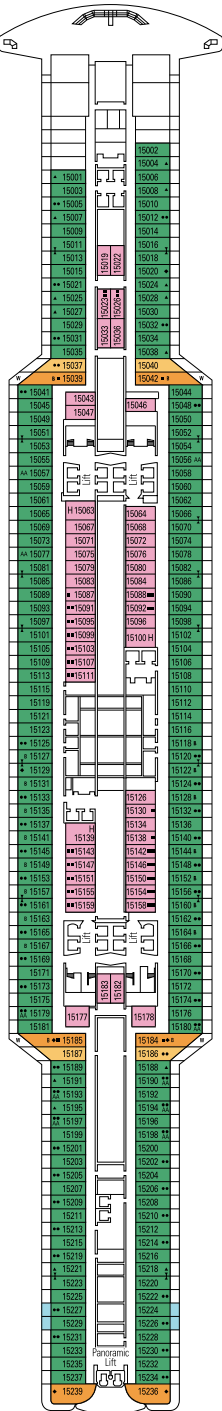

DECK PLANS & ACCOMMODATIONS

2.066 CABINS
5.329 GUESTS

MSC YACHT CLUB ROYAL SUITE

LEGEND

▲	Sofa bed
◆	Double sofa bed
■	3 rd bed is a pullman bed
■ ■	3 rd and 4 th beds are pullman beds
● ●	Bunk bed or sofa that can be converted into bunk bed (3 rd and 4 th beds); bunk beds are not suitable for children under the age of 6.
↔	Connecting cabins
H	Cabin for guests with disabilities or reduced mobility
B	Cabin with bathtub
BS	Cabin with bathtub and shower
⦿	Cabin with obstructed view
AA	Ambulatory Accessible cabins
T	Terrace
⊞	Terrace with whirlpool bath
W	Balcony with whirlpool bath
▨	Balcony with metal balustrade
▨	Balcony with half glass half metal balustrade

CABIN CATEGORIES

MSC Yacht Club Royal Suite	16
MSC Yacht Club Deluxe Suite	16-18
MSC Yacht Club Interior Suite	16-18
Two-Bedroom Grand Suite Aurea	11-14
Grand Suite Aurea	9-13
Premium Suite Aurea with whirlpool	9-15
Premium Suite Aurea with Terrace	9
Premium Suite Aurea	9-15
Deluxe Suite Aurea	9-15
Junior Suite Aurea	9
Balcony Aurea	9
Deluxe Balcony	15
Deluxe Balcony	13-14
Deluxe Balcony	11-12
Deluxe Balcony	9-10
Deluxe Ocean View	5
Premium Interior	10
Deluxe Interior	11-15
Deluxe Interior	5-10

- The ship offers many family cabins which are the combination of 2 or more connecting cabins.
- All cabins have one double bed convertible to two single beds except in YC3 and in cabins for guests with disabilities or reduced mobility (H); this does not apply to cabins 13198, 13167, 13086, 13066 and 13073.
- 3rd and 4th beds available in all categories except for YIN.
- 5th bed available in IL1, SLJ, SD (cabins 11001, 12001 and 14001 have two double beds and one pullman bed) and YC1.

DECK 11
BLACK SEA

DECK 12
BALEARIC

DECK 13
IONIAN

DECK 14
YELLOW SEA

TOP SAIL LOUNGE

AURA BAR

DECK 15
AEGEAN

DECK 16
RED SEA