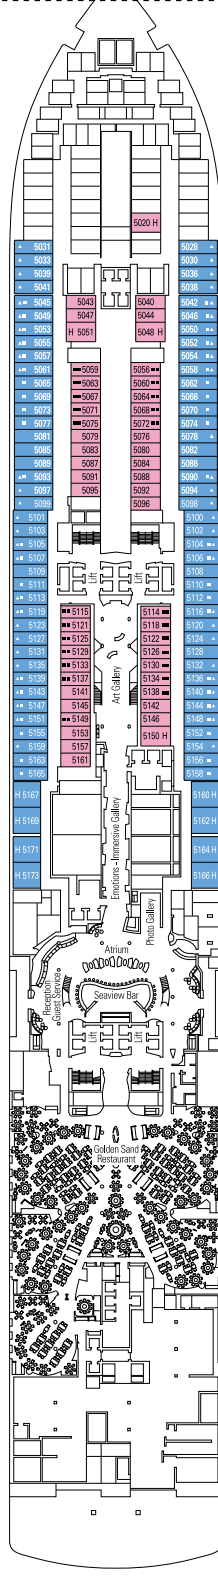

DECK PLANS & ACCOMMODATIONS

2.066 CABINS
5.329 GUESTS

MSC YACHT CLUB ROYAL SUITE

LEGEND

▲	Sofa bed
◆	Double sofa bed
■	3 rd bed is a pullman bed
■ ■	3 rd and 4 th beds are pullman beds
● ●	Bunk bed or sofa that can be converted into bunk bed (3 rd and 4 th beds); bunk beds are not suitable for children under the age of 6.
↔	Connecting cabins
H	Cabin for guests with disabilities or reduced mobility
B	Cabin with bathtub
BS	Cabin with bathtub and shower
⦿	Cabin with obstructed view
AA	Ambulatory Accessible cabins
T	Terrace
⊞	Terrace with whirlpool bath
W	Balcony with whirlpool bath
▨	Balcony with metal balustrade
▨	Balcony with half glass half metal balustrade

CABIN CATEGORIES

MSC Yacht Club Royal Suite	16
MSC Yacht Club Deluxe Suite	16-18
MSC Yacht Club Interior Suite	16-18
Two-Bedroom Grand Suite Aurea	11-14
Grand Suite Aurea	9-13
Premium Suite Aurea with whirlpool	9-15
Premium Suite Aurea with Terrace	9
Premium Suite Aurea	9-15
Deluxe Suite Aurea	9-15
Junior Suite Aurea	9
Balcony Aurea	9
Deluxe Balcony	15
Deluxe Balcony	13-14
Deluxe Balcony	11-12
Deluxe Balcony	9-10
Deluxe Ocean View	5
Premium Interior	10
Deluxe Interior	11-15
Deluxe Interior	5-10

- The ship offers many family cabins which are the combination of 2 or more connecting cabins.
- All cabins have one double bed convertible to two single beds except in YC3 and in cabins for guests with disabilities or reduced mobility (H); this does not apply to cabins 13198, 13167, 13086, 13066 and 13073.
- 3rd and 4th beds available in all categories except for YIN.
- 5th bed available in IL1, SLJ, SD (cabins 11001, 12001 and 14001 have two double beds and one pullman bed) and YC1.

Ship configuration, data and descriptions may be subject to change depending on the season and on the destination and must be verified at the time of booking.

SPORTS BAR

MARKETPLACE RESTAURANT & BUFFET

DECK 4
BALTIC