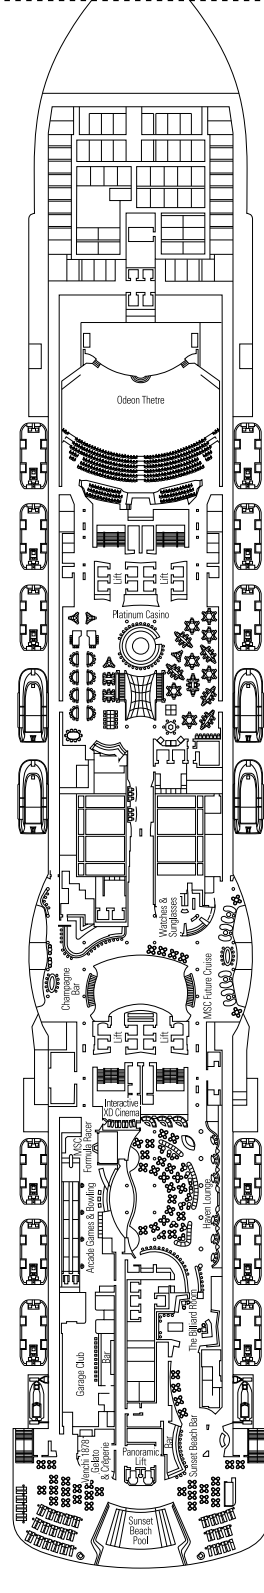

DECK PLANS & ACCOMMODATIONS

2.066 CABINS
5.329 GUESTS

MSC YACHT CLUB ROYAL SUITE

LEGEND

▲	Sofa bed
◆	Double sofa bed
■	3 rd bed is a pullman bed
■ ■	3 rd and 4 th beds are pullman beds
● ●	Bunk bed or sofa that can be converted into bunk bed (3 rd and 4 th beds); bunk beds are not suitable for children under the age of 6.
↔	Connecting cabins
H	Cabin for guests with disabilities or reduced mobility
B	Cabin with bathtub
BS	Cabin with bathtub and shower
⦿	Cabin with obstructed view
AA	Ambulatory Accessible cabins
T	Terrace
⊞	Terrace with whirlpool bath
W	Balcony with whirlpool bath
▨	Balcony with metal balustrade
▨	Balcony with half glass half metal balustrade

CABIN CATEGORIES

MSC Yacht Club Royal Suite	16
MSC Yacht Club Deluxe Suite	16-18
MSC Yacht Club Interior Suite	16-18
Two-Bedroom Grand Suite Aurea	11-14
Grand Suite Aurea	9-13
Premium Suite Aurea with whirlpool	9-15
Premium Suite Aurea with Terrace	9
Premium Suite Aurea	9-15
Deluxe Suite Aurea	9-15
Junior Suite Aurea	9
Balcony Aurea	9
Deluxe Balcony	15
Deluxe Balcony	13-14
Deluxe Balcony	11-12
Deluxe Balcony	9-10
Deluxe Ocean View	5
Premium Interior	10
Deluxe Interior	11-15
Deluxe Interior	5-10

- The ship offers many family cabins which are the combination of 2 or more connecting cabins.
- All cabins have one double bed convertible to two single beds except in YC3 and in cabins for guests with disabilities or reduced mobility (H); this does not apply to cabins 13198, 13167, 13086, 13066 and 13073.
- 3rd and 4th beds available in all categories except for YIN.
- 5th bed available in IL1, SLJ, SD (cabins 11001, 12001 and 14001 have two double beds and one pullman bed) and YC1.

Ship configuration, data and descriptions may be subject to change depending on the season and on the destination and must be verified at the time of booking.

SPORTS BAR

MARKETPLACE RESTAURANT & BUFFET

DECK 4
BALTIC