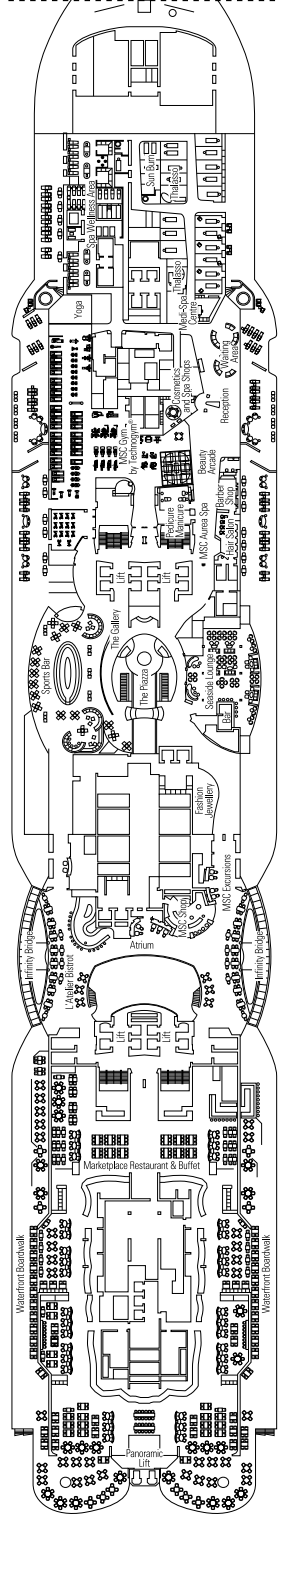

DECK PLANS & ACCOMMODATIONS

2.066 CABINS
5.329 GUESTS

MSC YACHT CLUB ROYAL SUITE

LEGEND

▲	Sofa bed
◆	Double sofa bed
■	3 rd bed is a pullman bed
■ ■	3 rd and 4 th beds are pullman beds
● ●	Bunk bed or sofa that can be converted into bunk bed (3 rd and 4 th beds); bunk beds are not suitable for children under the age of 6.
↔	Connecting cabins
H	Cabin for guests with disabilities or reduced mobility
B	Cabin with bathtub
BS	Cabin with bathtub and shower
⦿	Cabin with obstructed view
AA	Ambulatory Accessible cabins
T	Terrace
⊞	Terrace with whirlpool bath
W	Balcony with whirlpool bath
▨	Balcony with metal balustrade
▨	Balcony with half glass half metal balustrade

CABIN CATEGORIES

MSC Yacht Club Royal Suite	16
MSC Yacht Club Deluxe Suite	16-18
MSC Yacht Club Interior Suite	16-18
Two-Bedroom Grand Suite Aurea	11-14
Grand Suite Aurea	9-13
Premium Suite Aurea with whirlpool	9-15
Premium Suite Aurea with Terrace	9
Premium Suite Aurea	9-15
Deluxe Suite Aurea	9-15
Junior Suite Aurea	9
Balcony Aurea	9
Deluxe Balcony	15
Deluxe Balcony	13-14
Deluxe Balcony	11-12
Deluxe Balcony	9-10
Deluxe Ocean View	5
Premium Interior	10
Deluxe Interior	11-15
Deluxe Interior	5-10

- The ship offers many family cabins which are the combination of 2 or more connecting cabins.
- All cabins have one double bed convertible to two single beds except in YC3 and in cabins for guests with disabilities or reduced mobility (H); this does not apply to cabins 13198, 13167, 13086, 13066 and 13073.
- 3rd and 4th beds available in all categories except for YIN.
- 5th bed available in IL1, SLJ, SD (cabins 11001, 12001 and 14001 have two double beds and one pullman bed) and YC1.

Ship configuration, data and descriptions may be subject to change depending on the season and on the destination and must be verified at the time of booking.

SPORTS BAR

MARKETPLACE RESTAURANT & BUFFET

DECK 4
BALTIC