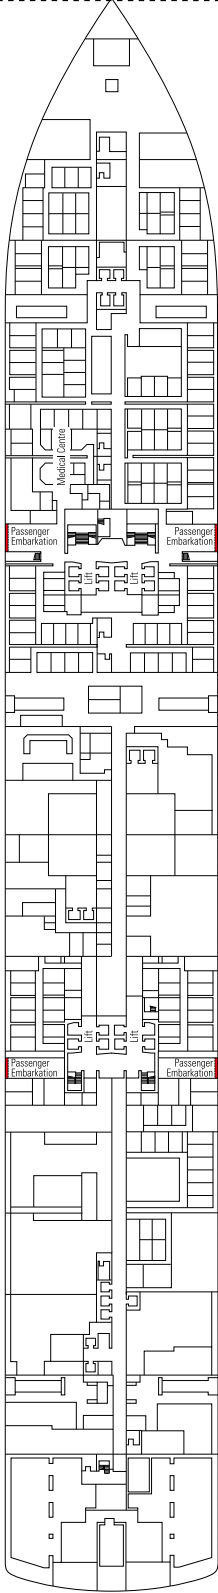

DECK PLANS & ACCOMMODATIONS

2.066 CABINS
5.329 GUESTS

MSC YACHT CLUB ROYAL SUITE

LEGEND

▲	Sofa bed
◆	Double sofa bed
■	3 rd bed is a pullman bed
■ ■	3 rd and 4 th beds are pullman beds
● ●	Bunk bed or sofa that can be converted into bunk bed (3 rd and 4 th beds); bunk beds are not suitable for children under the age of 6.
↔	Connecting cabins
H	Cabin for guests with disabilities or reduced mobility
B	Cabin with bathtub
BS	Cabin with bathtub and shower
⦿	Cabin with obstructed view
AA	Ambulatory Accessible cabins
T	Terrace
⊞	Terrace with whirlpool bath
W	Balcony with whirlpool bath
▨	Balcony with metal balustrade
▨	Balcony with half glass half metal balustrade

CABIN CATEGORIES

MSC Yacht Club Royal Suite	16
MSC Yacht Club Deluxe Suite	16-18
MSC Yacht Club Interior Suite	16-18
Two-Bedroom Grand Suite Aurea	11-14
Grand Suite Aurea	9-13
Premium Suite Aurea with whirlpool	9-15
Premium Suite Aurea with Terrace	9
Premium Suite Aurea	9-15
Deluxe Suite Aurea	9-15
Junior Suite Aurea	9
Balcony Aurea	9
Deluxe Balcony	15
Deluxe Balcony	13-14
Deluxe Balcony	11-12
Deluxe Balcony	9-10
Deluxe Ocean View	5
Premium Interior	10
Deluxe Interior	11-15
Deluxe Interior	5-10

- The ship offers many family cabins which are the combination of 2 or more connecting cabins.
- All cabins have one double bed convertible to two single beds except in YC3 and in cabins for guests with disabilities or reduced mobility (H); this does not apply to cabins 13198, 13167, 13086, 13066 and 13073.
- 3rd and 4th beds available in all categories except for YIN.
- 5th bed available in IL1, SLJ, SD (cabins 11001, 12001 and 14001 have two double beds and one pullman bed) and YC1.

Ship configuration, data and descriptions may be subject to change depending on the season and on the destination and must be verified at the time of booking.

SPORTS BAR

MARKETPLACE RESTAURANT & BUFFET

DECK 4
BALTIC