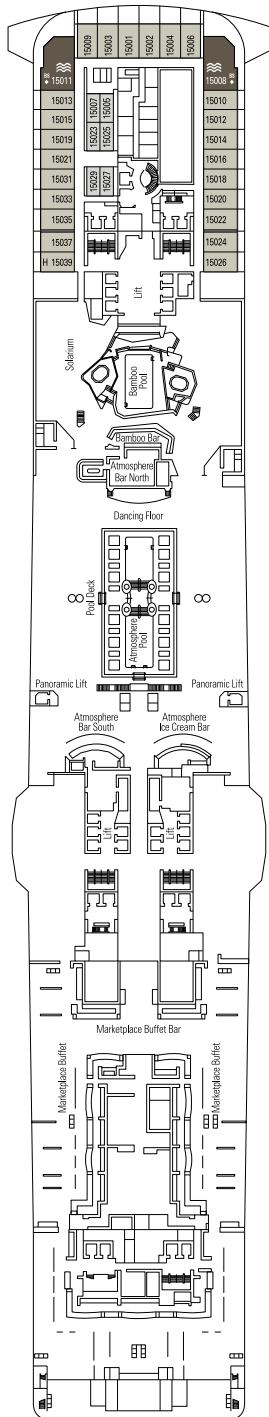

DECK 15
TOUR EIFFEL