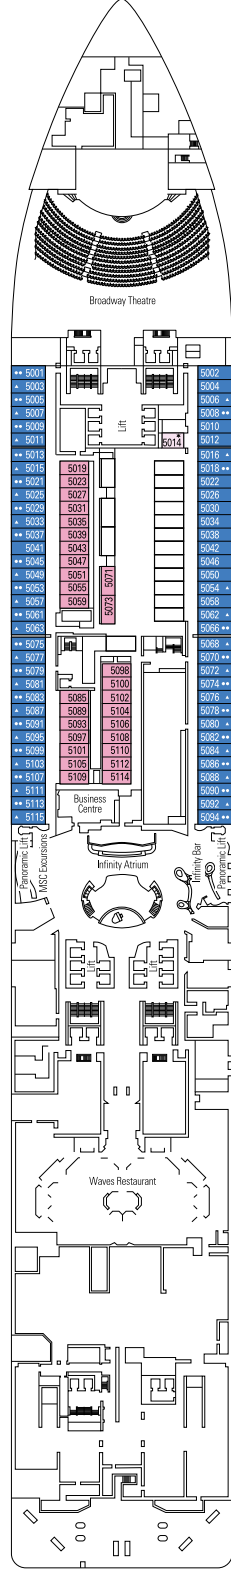

DECK 5
COLOSSEO