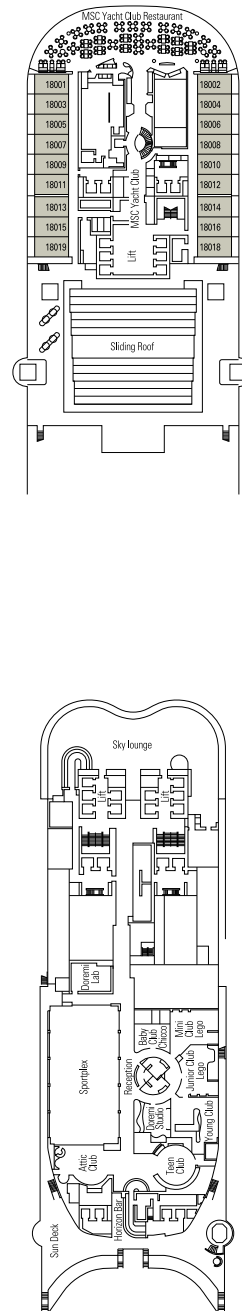

CABIN CATEGORIES

MSC Yacht Club Royal Suite	YC3	15
MSC Yacht Club Duplex Suite with whirlpool	YJD	9-12
MSC Yacht Club Deluxe Suite	YC1	14-18
MSC Yacht Club Interior Suite	YIN	14-16
Grand Suite Aurea with terrace and whirlpool	SXJ	12
Premium Suite Aurea with terrace and whirlpool	SLJ	9-13
Balcony Aurea	BA	10-13
Premium Balcony	BL3	13-14
Premium Balcony	BL2	11-12
Premium Balcony	BL1	10
Deluxe Balcony	BR3	13-14
Deluxe Balcony	BR2	11-12
Deluxe Balcony	BR1	8-10
Deluxe Balcony with partial view	BP	8-14
Studio Balcony	BS	13-14
Premium Ocean View	OL2	9-11
Deluxe Ocean View	OR1	5
Junior Ocean View °	OM2	8
Junior Ocean View with obstructed view °	OO	8
Deluxe Interior	IR2	11-14
Deluxe Interior	IR1	5-10
Studio Interior	IS	

- ° Reduced size bed (140x200cm)
- The ship offers the possibility to combine 2 or 3 connecting cabins with a max occupancy of 4 to 12 people.
- All cabins have one double bed convertible to two single beds except for IS.
- 3rd and 4th bed available in all categories except for IS, OO, OM2, BS and YIN.
- Cabins 13245, 13342, 14213, 14256 have only sofa bed.

DECK 5
COLOSSEO

DECK 6
PETRA

DECK 7
TAJ MAHAL

DECK 8
MACHU PICCHU

BROADWAY THEATRE

BUTCHER'S CUT

DECK 9
ALHAMBRA

DECK 10
HAGIA SOPHIA

DECK 18
PYRAMIDS

DECK 19
BABYLON