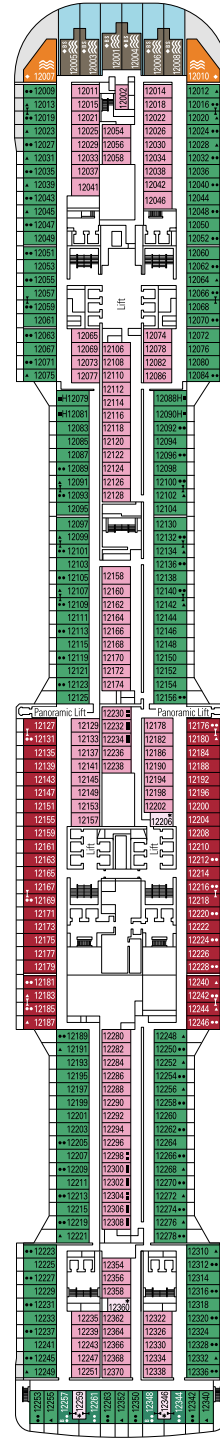

CABIN CATEGORIES

MSC Yacht Club Royal Suite	YC3	15
MSC Yacht Club Duplex Suite with whirlpool	YJD	9-12
MSC Yacht Club Deluxe Suite	YC1	14-18
MSC Yacht Club Interior Suite	YIN	14-16
Grand Suite Aurea with terrace and whirlpool	SXJ	12
Premium Suite Aurea with terrace and whirlpool	SLJ	9-13
Balcony Aurea	BA	10-13
Premium Balcony	BL3	13-14
Premium Balcony	BL2	11-12
Premium Balcony	BL1	10
Deluxe Balcony	BR3	13-14
Deluxe Balcony	BR2	11-12
Deluxe Balcony	BR1	8-10
Deluxe Balcony with partial view	BP	8-14
Studio Balcony	BS	13-14
Premium Ocean View	OL2	9-11
Deluxe Ocean View	OR1	5
Junior Ocean View °	OM2	8
Junior Ocean View with obstructed view °	OO	8
Deluxe Interior	IR2	11-14
Deluxe Interior	IR1	5-10
Studio Interior	IS	

- ° Reduced size bed (140x200cm)
- The ship offers the possibility to combine 2 or 3 connecting cabins with a max occupancy of 4 to 12 people.
- All cabins have one double bed convertible to two single beds except for IS.
- 3rd and 4th bed available in all categories except for IS, OO, OM2, BS and YIN.
- Cabins 13245, 13342, 14213, 14256 have only sofa bed.

DECK 5
COLOSSEO

DECK 6
PETRA

DECK 7
TAJ MAHAL

DECK 8
MACHU PICCHU

BROADWAY THEATRE

BUTCHER'S CUT

DECK 9
ALHAMBRA

DECK 10
HAGIA SOPHIA

DECK 18
PYRAMIDS

DECK 19
BABYLON