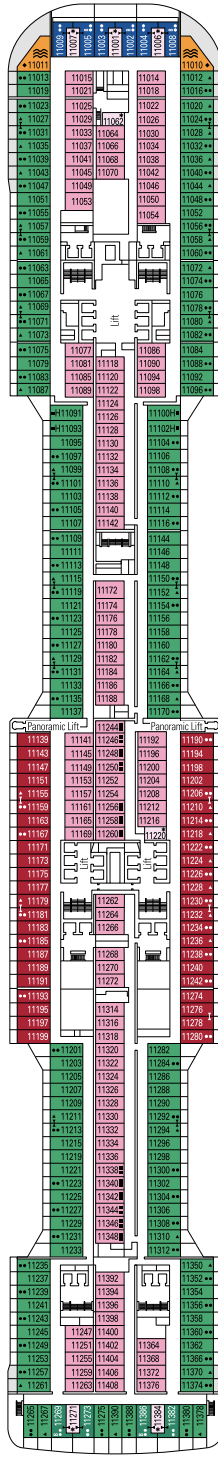

DECK PLANS & ACCOMMODATIONS

2.214 CABINS
5.642 GUESTS

GALLERIA MERAVIGLIA

LEGEND

▲	Sofa bed
◆	Double sofa bed
■	3 rd bed is a pullman bed
■ ■	3 rd and 4 th beds are pullman beds
● ●	Bunk bed or sofa that can be converted into bunk bed (3 rd and 4 th beds); bunk beds are not suitable for children under the age of 6.
*	Only single sofa bed
↔	Connecting cabins
H	Cabin for guests with disabilities or reduced mobility
B	Cabin with bathtub
BS	Cabin with bathtub and shower
⦿	Cabin with obstructed view
AA	Ambulatory Accessible cabins
☐	Cabin with panoramic sealed window
★	Juliet balcony (non-walkable area)
≡	Terrace with whirlpool bath
▨	Balcony with metal balustrade
▨	Balcony with half glass half metal balustrade

- ° Reduced size bed (140x200cm)
- The ship offers the possibility to combine 2 or 3 connecting cabins with a max occupancy of 4 to 12 people.
- All cabins have one double bed convertible to two single beds except for IS.
- 3rd and 4th bed available in all categories except for IS, OO, OM2, BS and YIN.
- Cabins 13245, 13342, 14213, 14256 have only sofa bed.

DECK 5
COLOSSEO

DECK 6
PETRA

DECK 7
TAJ MAHAL

DECK 8
MACHU PICCHU

BROADWAY THEATRE

BUTCHER'S CUT

DECK 9
ALHAMBRA

DECK 10
HAGIA SOPHIA

DECK 18
PYRAMIDS

DECK 19
BABYLON