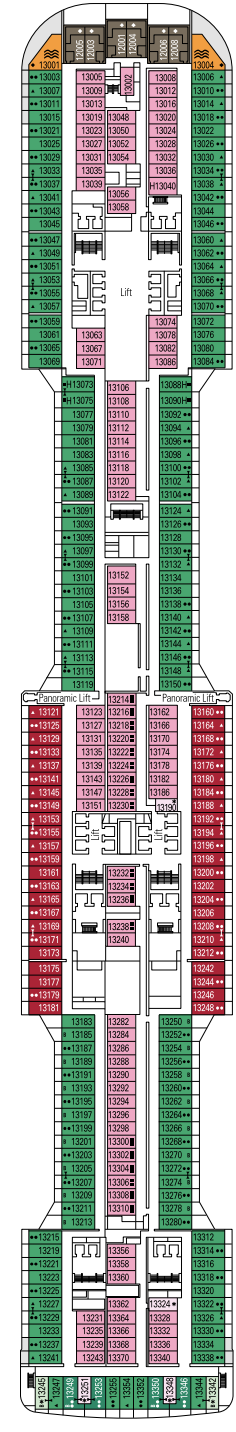

CABIN CATEGORIES

MSC Yacht Club Royal Suite	YC3	15
MSC Yacht Club Duplex Suite with whirlpool	YJD	9-12
MSC Yacht Club Deluxe Suite	YC1	14-18
MSC Yacht Club Interior Suite	YIN	14-16
Grand Suite Aurea with terrace and whirlpool	SXJ	12
Premium Suite Aurea with terrace and whirlpool	SLJ	9-13
Balcony Aurea	BA	10-13
Premium Balcony	BL3	13-14
Premium Balcony	BL2	11-12
Premium Balcony	BL1	10
Deluxe Balcony	BR3	13-14
Deluxe Balcony	BR2	11-12
Deluxe Balcony	BR1	8-10
Deluxe Balcony with partial view	BP	8-14
Studio Balcony	BS	13-14
Premium Ocean View	OL2	9-11
Deluxe Ocean View	OR1	5
Junior Ocean View °	OM2	8
Junior Ocean View with obstructed view °	OO	8
Deluxe Interior	IR2	11-14
Deluxe Interior	IR1	5-10
Studio Interior	IS	

- ° Reduced size bed (140x200cm)
- The ship offers the possibility to combine 2 or 3 connecting cabins with a max occupancy of 4 to 12 people.
- All cabins have one double bed convertible to two single beds except for IS.
- 3rd and 4th bed available in all categories except for IS, OO, OM2, BS and YIN.
- Cabins 13245, 13342, 14213, 14256 have only sofa bed.

DECK 5
COLOSSEO

DECK 6
PETRA

DECK 7
TAJ MAHAL

DECK 8
MACHU PICCHU

BROADWAY THEATRE

BUTCHER'S CUT

DECK 9
ALHAMBRA

DECK 10
HAGIA SOPHIA

DECK 18
PYRAMIDS

DECK 19
BABYLON