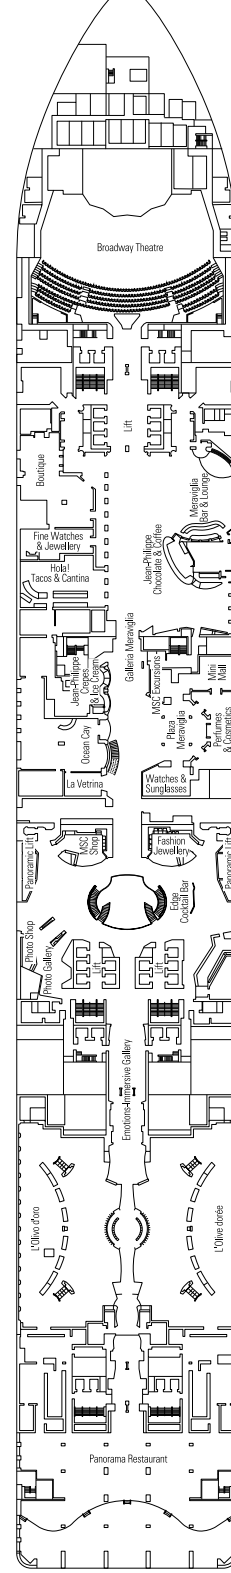

DECK 6
PETRA