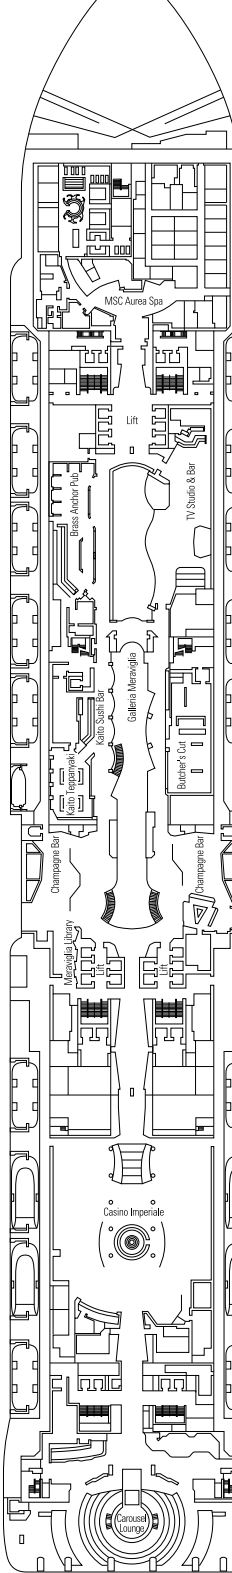

DECK 7
TAJ MAHAL