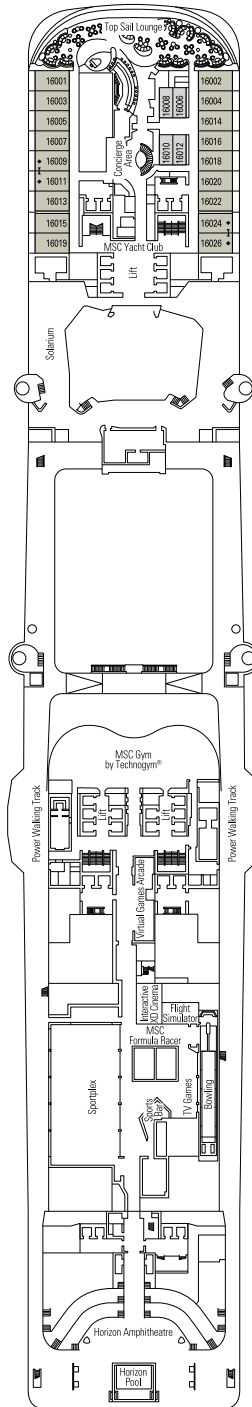

DECK 16
IGUAZU