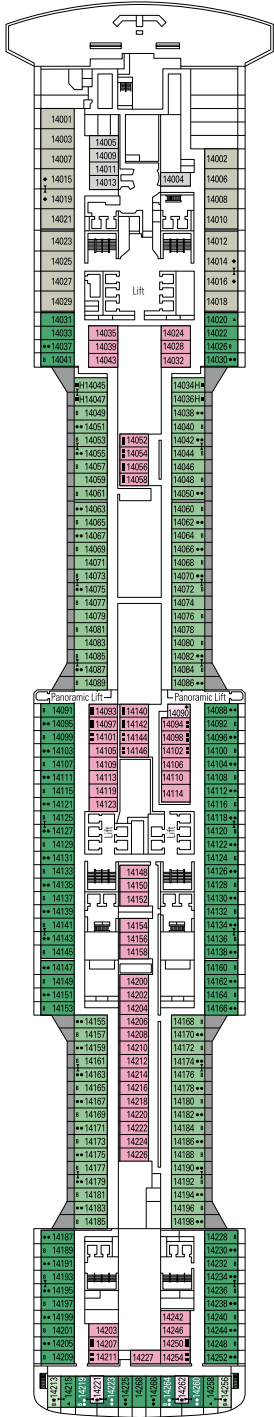

DECK 14
ANGKOR WAT