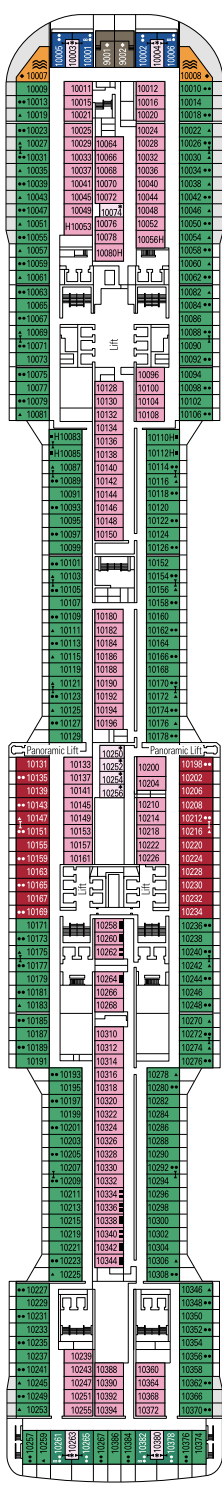

DECK PLANS & ACCOMMODATIONS

2.214 CABINS
5.642 GUESTS

GALLERIA MERAVIGLIA

LEGEND

▲	Sofa bed
◆	Double sofa bed
■	3 rd bed is a pullman bed
■ ■	3 rd and 4 th beds are pullman beds
● ●	Bunk bed or sofa that can be converted into bunk bed (3 rd and 4 th beds); bunk beds are not suitable for children under the age of 6.
*	Only single sofa bed
↔	Connecting cabins
H	Cabin for guests with disabilities or reduced mobility
B	Cabin with bathtub
BS	Cabin with bathtub and shower
⦿	Cabin with obstructed view
AA	Ambulatory Accessible cabins
☐	Cabin with panoramic sealed window
★	Juliet balcony (non-walkable area)
≡	Terrace with whirlpool bath
▨	Balcony with metal balustrade
▨	Balcony with half glass half metal balustrade

- ° Reduced size bed (140x200cm)
- The ship offers the possibility to combine 2 or 3 connecting cabins with a max occupancy of 4 to 12 people.
- All cabins have one double bed convertible to two single beds except for IS.
- 3rd and 4th bed available in all categories except for IS, OO, OM2, BS and YIN.
- Cabins 13245, 13342, 14213, 14256 have only sofa bed.

DECK 5
COLOSSEO

DECK 6
PETRA

DECK 7
TAJ MAHAL

DECK 8
MACHU PICCHU

BROADWAY THEATRE

BUTCHER'S CUT

DECK 9
ALHAMBRA

DECK 10
HAGIA SOPHIA

DECK 18
PYRAMIDS

DECK 19
BABYLON