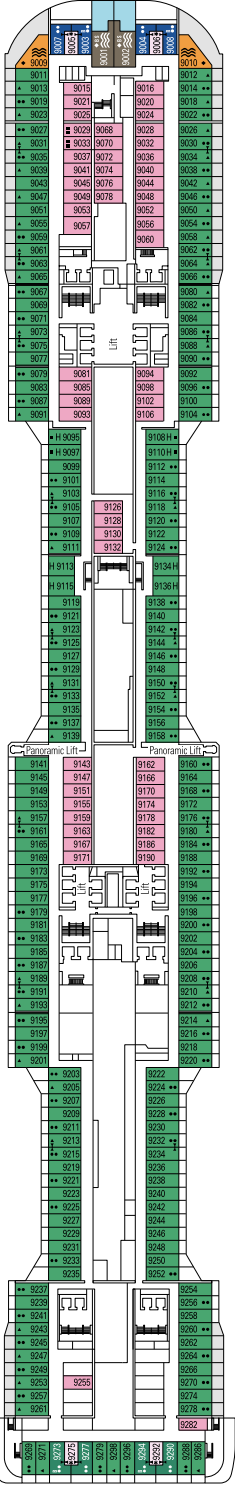

CABIN CATEGORIES

MSC Yacht Club Royal Suite	YC3	15
MSC Yacht Club Duplex Suite with whirlpool	YJD	9-12
MSC Yacht Club Deluxe Suite	YC1	14-18
MSC Yacht Club Interior Suite	YIN	14-16
Grand Suite Aurea with terrace and whirlpool	SXJ	12
Premium Suite Aurea with terrace and whirlpool	SLJ	9-13
Balcony Aurea	BA	10-13
Premium Balcony	BL3	13-14
Premium Balcony	BL2	11-12
Premium Balcony	BL1	10
Deluxe Balcony	BR3	13-14
Deluxe Balcony	BR2	11-12
Deluxe Balcony	BR1	8-10
Deluxe Balcony with partial view	BP	8-14
Studio Balcony	BS	13-14
Premium Ocean View	OL2	9-11
Deluxe Ocean View	OR1	5
Junior Ocean View °	OM2	8
Junior Ocean View with obstructed view °	OO	8
Deluxe Interior	IR2	11-14
Deluxe Interior	IR1	5-10
Studio Interior	IS	

- ° Reduced size bed (140x200cm)
- The ship offers the possibility to combine 2 or 3 connecting cabins with a max occupancy of 4 to 12 people.
- All cabins have one double bed convertible to two single beds except for IS.
- 3rd and 4th bed available in all categories except for IS, OO, OM2, BS and YIN.
- Cabins 13245, 13342, 14213, 14256 have only sofa bed.

DECK 5
COLOSSEO

DECK 6
PETRA

DECK 7
TAJ MAHAL

DECK 8
MACHU PICCHU

BROADWAY THEATRE

BUTCHER'S CUT

DECK 9
ALHAMBRA

DECK 10
HAGIA SOPHIA

DECK 18
PYRAMIDS

DECK 19
BABYLON