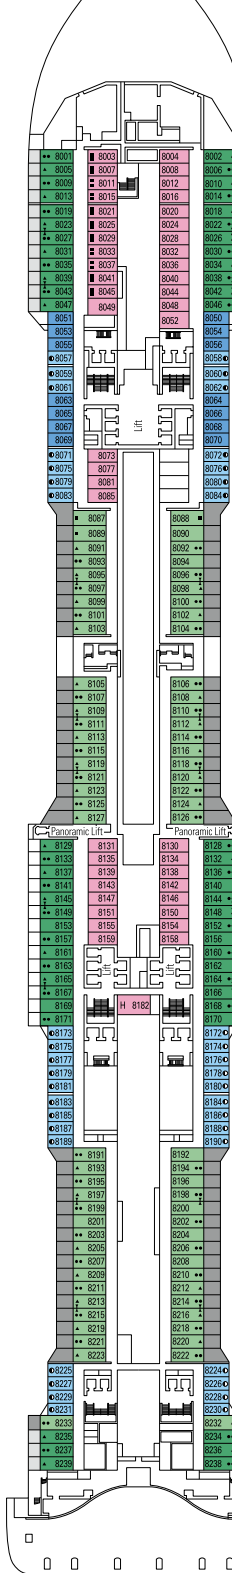

DECK 8
MACHU PICCHU