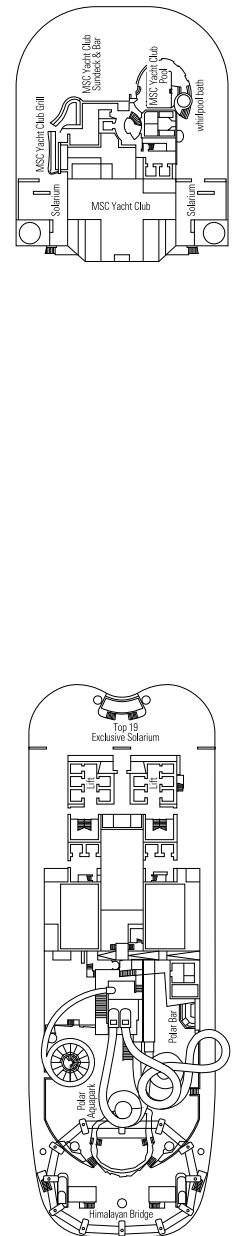

- ° Reduced size bed (140x200cm)
- The ship offers the possibility to combine 2 or 3 connecting cabins with a max occupancy of 4 to 12 people.
- All cabins have one double bed convertible to two single beds except for IS.
- 3rd and 4th bed available in all categories except for IS, OO, OM2, BS and YIN.
- Cabins 13245, 13342, 14213, 14256 have only sofa bed.

Ship configuration, data and descriptions may be subject to change depending on the season and on the destination and must be verified at the time of booking.

WAVES RESTAURANT

PLAZA MERAVIGLIA

DECK 4
KOS

DECK 5
COLOSSEO

DECK 6
PETRA

DECK 7
TAJ MAHAL

DECK 8
MACHU PICCHU

BROADWAY THEATRE

BUTCHER'S CUT

DECK 9
ALHAMBRA

DECK 10
HAGIA SOPHIA

DECK 18
PYRAMIDS

DECK 19
BABYLON