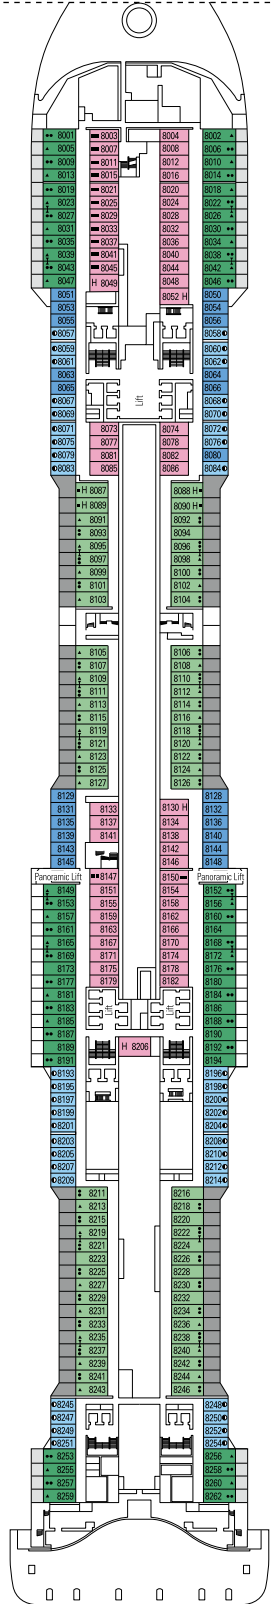

## LEGEND

▲	Sofa bed
◆	Double sofa bed
■	3 <sup>rd</sup> bed is a pullman bed
■ ■	3 <sup>rd</sup> and 4 <sup>th</sup> beds are pullman beds
● ●	Bunk bed or sofa that can be converted into bunk bed (3 <sup>rd</sup> and 4 <sup>th</sup> beds); bunk beds are not suitable for children under the age of 6.
↔	Connecting cabins
H	Cabin for guests with disabilities or reduced mobility
B	Cabin with bathtub
BS	Cabin with bathtub and shower
⦿	Cabins with obstructed view
⊞	Terrace with whirlpool bath
▨	Balcony with partial or lateral view
▩	Balcony with metal balustrade
▪	Balcony with half glass half metal balustrade

<sup>°</sup> Single cabin with reduced size bed (140x200cm).

<sup>°°</sup> Reduced size bed (140x200cm).

- The ship offers many family cabins which are the combination of 2 connecting cabins.
- All cabins have one double bed convertible to two single beds except for IS.
- 3<sup>rd</sup> and 4<sup>th</sup> beds available in all categories except for IS, OO, OM2, BS and YIN.
- 5<sup>th</sup> and 6<sup>th</sup> beds available in OL2 and SL1.
- Cabins 13265, 13376, 14235, 14278 have only bunk bed.

DECK 5  
CARAVAGGIO

DECK 6  
LEONARDO DA VINCI

DECK 7  
MICHELANGELO

DECK 8  
MONET

THÉÂTRE LA COMÉDIE

BUTCHER'S CUT

DECK 9  
VAN GOGH

DECK 10  
MIRÓ