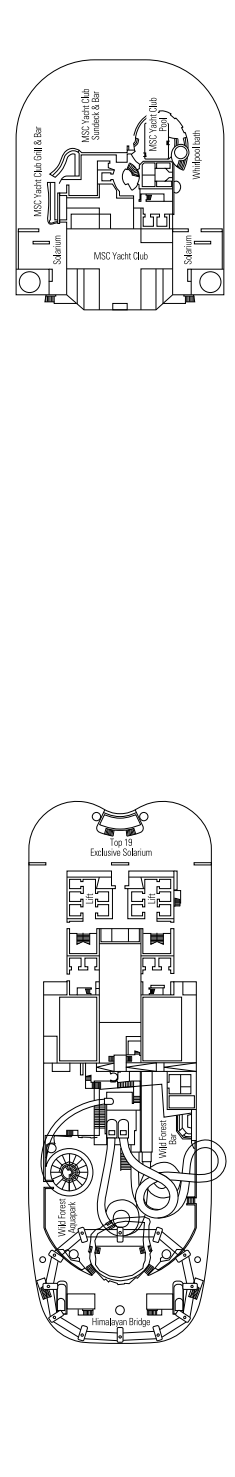

DECK 19
DEGAS