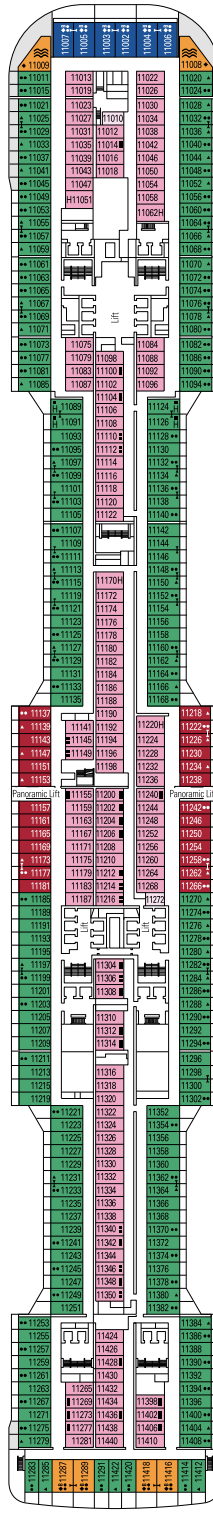

## LEGEND

▲	Sofa bed
◆	Double sofa bed
■	3 <sup>rd</sup> bed is a pullman bed
■ ■	3 <sup>rd</sup> and 4 <sup>th</sup> beds are pullman beds
● ●	Bunk bed or sofa that can be converted into bunk bed (3 <sup>rd</sup> and 4 <sup>th</sup> beds); bunk beds are not suitable for children under the age of 6.
↔	Connecting cabins
H	Cabin for guests with disabilities or reduced mobility
B	Cabin with bathtub
BS	Cabin with bathtub and shower
⦿	Cabins with obstructed view
⊞	Terrace with whirlpool bath
▨	Balcony with partial or lateral view
▩	Balcony with metal balustrade
▪	Balcony with half glass half metal balustrade

<sup>°</sup> Single cabin with reduced size bed (140x200cm).

<sup>°°</sup> Reduced size bed (140x200cm).

- The ship offers many family cabins which are the combination of 2 connecting cabins.
- All cabins have one double bed convertible to two single beds except for IS.
- 3<sup>rd</sup> and 4<sup>th</sup> beds available in all categories except for IS, OO, OM2, BS and YIN.
- 5<sup>th</sup> and 6<sup>th</sup> beds available in OL2 and SL1.
- Cabins 13265, 13376, 14235, 14278 have only bunk bed.

DECK 5  
CARAVAGGIO

DECK 6  
LEONARDO DA VINCI

DECK 7  
MICHELANGELO

DECK 8  
MONET

THÉÂTRE LA COMÉDIE

BUTCHER'S CUT

DECK 9  
VAN GOGH

DECK 10  
MIRÓ