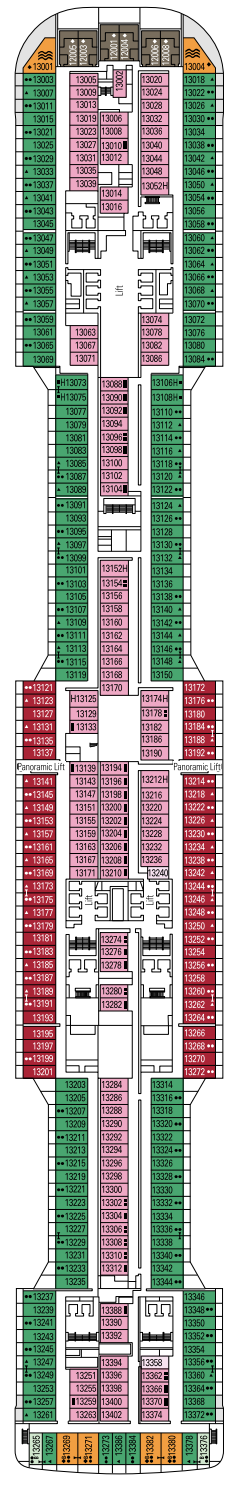

DECK 13
GOYA