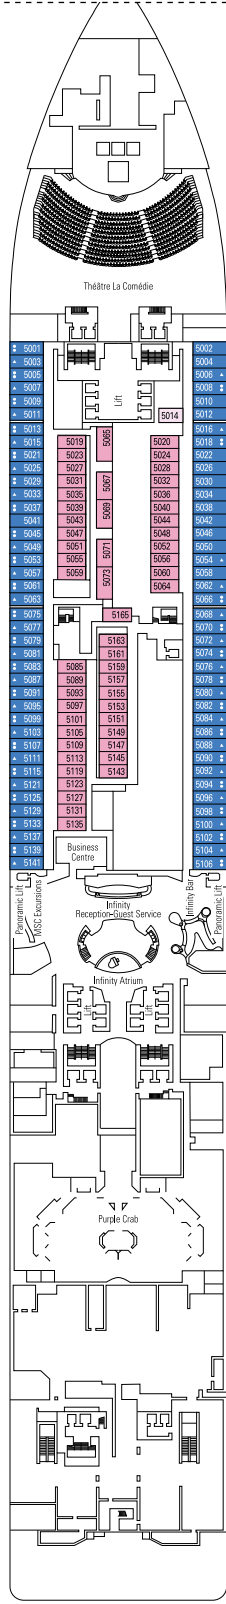

## LEGEND

▲	Sofa bed
◆	Double sofa bed
■	3 <sup>rd</sup> bed is a pullman bed
■ ■	3 <sup>rd</sup> and 4 <sup>th</sup> beds are pullman beds
● ●	Bunk bed or sofa that can be converted into bunk bed (3 <sup>rd</sup> and 4 <sup>th</sup> beds); bunk beds are not suitable for children under the age of 6.
↔	Connecting cabins
H	Cabin for guests with disabilities or reduced mobility
B	Cabin with bathtub
BS	Cabin with bathtub and shower
⦿	Cabins with obstructed view
⊞	Terrace with whirlpool bath
▨	Balcony with partial or lateral view
▩	Balcony with metal balustrade
▪	Balcony with half glass half metal balustrade

<sup>°</sup> Single cabin with reduced size bed (140x200cm).

<sup>°°</sup> Reduced size bed (140x200cm).

- The ship offers many family cabins which are the combination of 2 connecting cabins.
- All cabins have one double bed convertible to two single beds except for IS.
- 3<sup>rd</sup> and 4<sup>th</sup> beds available in all categories except for IS, OO, OM2, BS and YIN.
- 5<sup>th</sup> and 6<sup>th</sup> beds available in OL2 and SL1.
- Cabins 13265, 13376, 14235, 14278 have only bunk bed.

DECK 5  
CARAVAGGIO

DECK 6  
LEONARDO DA VINCI

DECK 7  
MICHELANGELO

DECK 8  
MONET

THÉÂTRE LA COMÉDIE

BUTCHER'S CUT

DECK 9  
VAN GOGH

DECK 10  
MIRÓ