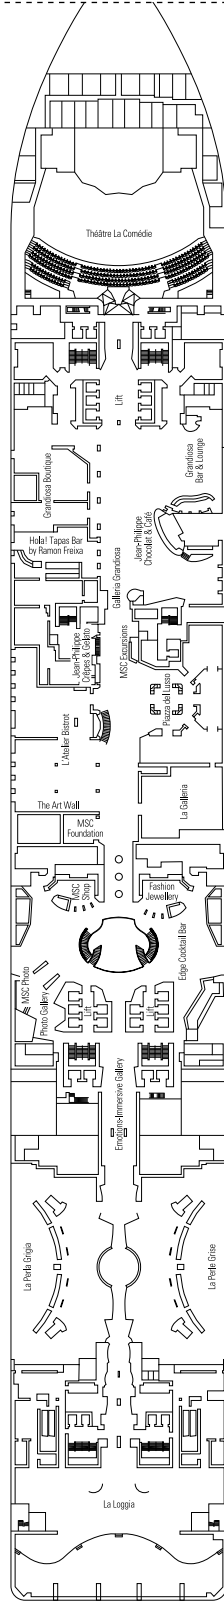

## LEGEND

▲	Sofa bed
◆	Double sofa bed
■	3 <sup>rd</sup> bed is a pullman bed
■ ■	3 <sup>rd</sup> and 4 <sup>th</sup> beds are pullman beds
● ●	Bunk bed or sofa that can be converted into bunk bed (3 <sup>rd</sup> and 4 <sup>th</sup> beds); bunk beds are not suitable for children under the age of 6.
↔	Connecting cabins
H	Cabin for guests with disabilities or reduced mobility
B	Cabin with bathtub
BS	Cabin with bathtub and shower
⦿	Cabins with obstructed view
⊞	Terrace with whirlpool bath
▨	Balcony with partial or lateral view
▩	Balcony with metal balustrade
▪	Balcony with half glass half metal balustrade

<sup>°</sup> Single cabin with reduced size bed (140x200cm).

<sup>°°</sup> Reduced size bed (140x200cm).

- The ship offers many family cabins which are the combination of 2 connecting cabins.
- All cabins have one double bed convertible to two single beds except for IS.
- 3<sup>rd</sup> and 4<sup>th</sup> beds available in all categories except for IS, OO, OM2, BS and YIN.
- 5<sup>th</sup> and 6<sup>th</sup> beds available in OL2 and SL1.
- Cabins 13265, 13376, 14235, 14278 have only bunk bed.

DECK 5  
CARAVAGGIO

DECK 6  
LEONARDO DA VINCI

DECK 7  
MICHELANGELO

DECK 8  
MONET

THÉÂTRE LA COMÉDIE

BUTCHER'S CUT

DECK 9  
VAN GOGH

DECK 10  
MIRÓ