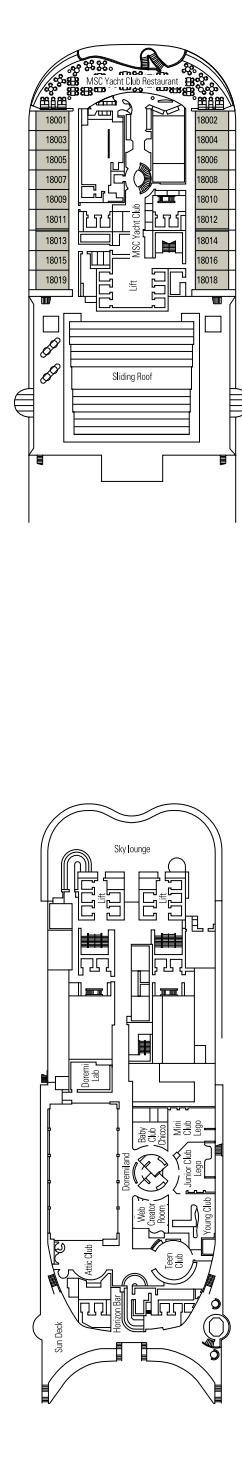

## LEGEND

▲	Sofa bed
◆	Double sofa bed
■	3 <sup>rd</sup> bed is a pullman bed
■ ■	3 <sup>rd</sup> and 4 <sup>th</sup> beds are pullman beds
● ●	Bunk bed or sofa that can be converted into bunk bed (3 <sup>rd</sup> and 4 <sup>th</sup> beds); bunk beds are not suitable for children under the age of 6.
↔	Connecting cabins
H	Cabin for guests with disabilities or reduced mobility
B	Cabin with bathtub
BS	Cabin with bathtub and shower
⦿	Cabins with obstructed view
⊞	Terrace with whirlpool bath
▨	Balcony with partial or lateral view
▩	Balcony with metal balustrade
▪	Balcony with half glass half metal balustrade

## CABIN CATEGORIES

Cabin Category	Code	Capacity
MSC Yacht Club Royal Suite	YC3	15
MSC Yacht Club Duplex Suite with whirlpool	YJD	9-12
MSC Yacht Club Deluxe Suite	YC1	14-18
MSC Yacht Club Interior Suite	YIN	14-16
Grand Suite Aurea with terrace and whirlpool	SXJ	12
Premium Suite Aurea with terrace and whirlpool	SLJ	9-13
Premium Suite Aurea	SL1	9-14
Balcony Aurea	BA	11-13
Deluxe Balcony	BR3	13-14
Deluxe Balcony	BR2	11-12
Deluxe Balcony	BR1	8-10
Deluxe Balcony with partial view	BP	8-14
Studio Balcony	BS	13-14
Premium Ocean View	OL2	9-11
Deluxe Ocean View	OR1	5
Junior Ocean View <sup>°</sup>	OM2	8
Junior Ocean View with obstructed view <sup>°°</sup>	OO	8
Deluxe Interior	IR2	11-14
Deluxe Interior	IR1	5-10
Studio Interior <sup>°</sup>	IS	5-14

DECK 5  
CARAVAGGIO

DECK 6  
LEONARDO DA VINCI

DECK 7  
MICHELANGELO

DECK 8  
MONET

THÉÂTRE LA COMÉDIE

BUTCHER'S CUT

DECK 9  
VAN GOGH

DECK 10  
MIRÓ

DECK 18  
GAUGUIN

DECK 19  
DEGAS