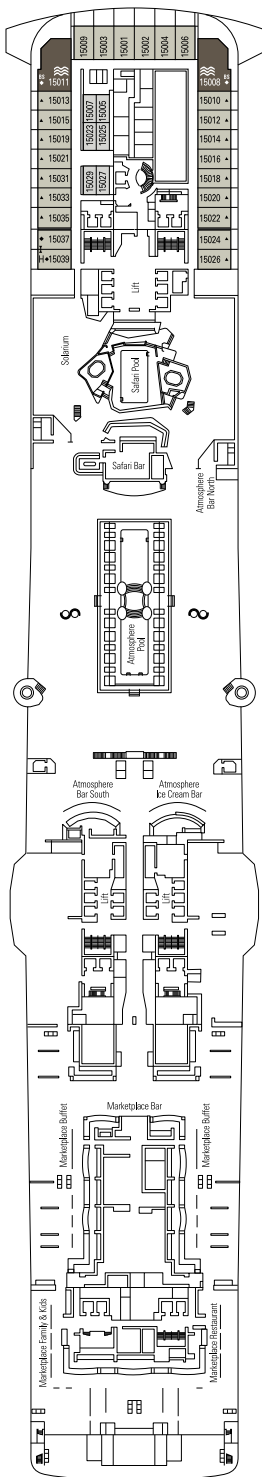

DECK 15
CÉZANNE