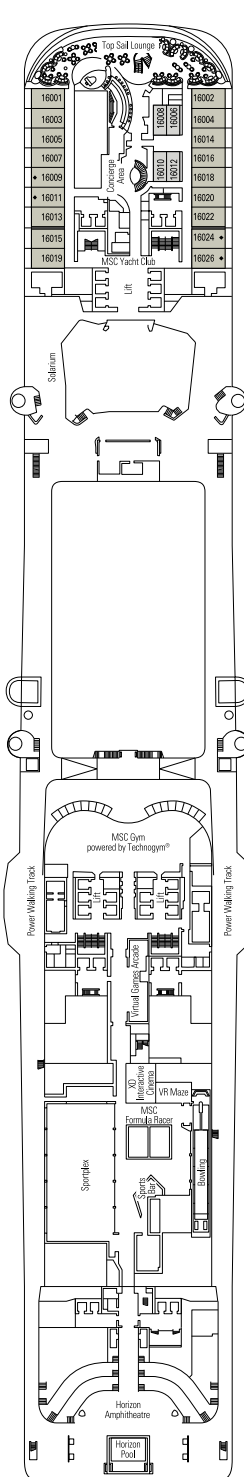

DECK 16
VELÁZQUEZ