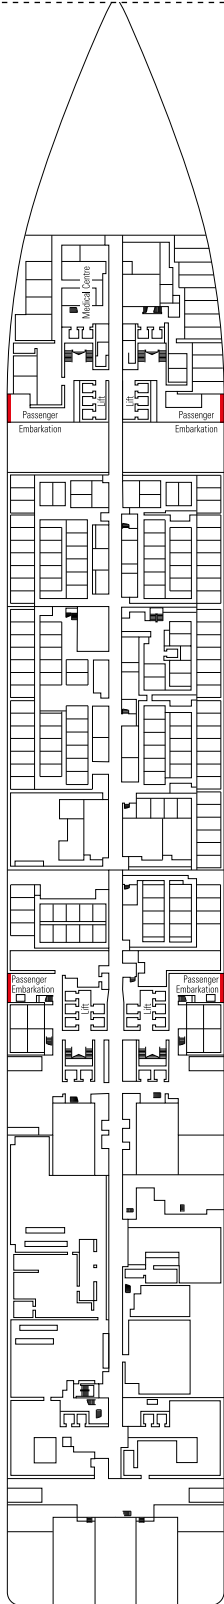

DECK 4
PICASSO