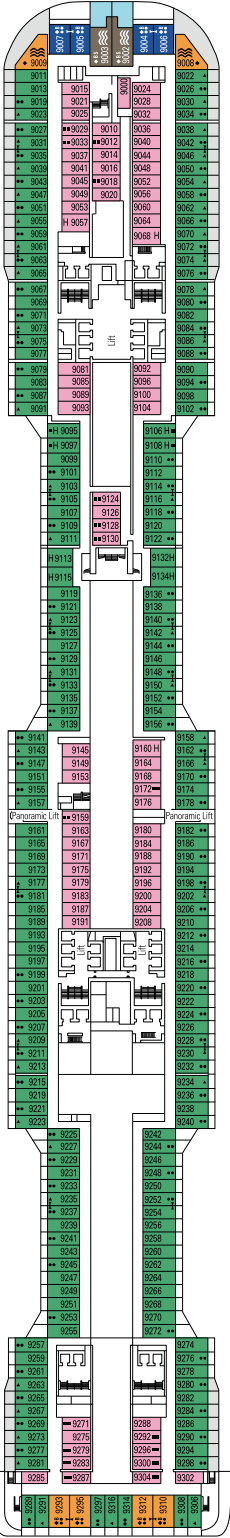

## LEGEND

▲	Sofa bed
◆	Double sofa bed
■	3 <sup>rd</sup> bed is a pullman bed
■ ■	3 <sup>rd</sup> and 4 <sup>th</sup> beds are pullman beds
● ●	Bunk bed or sofa that can be converted into bunk bed (3 <sup>rd</sup> and 4 <sup>th</sup> beds); bunk beds are not suitable for children under the age of 6.
↔	Connecting cabins
H	Cabin for guests with disabilities or reduced mobility
B	Cabin with bathtub
BS	Cabin with bathtub and shower
⦿	Cabins with obstructed view
⊞	Terrace with whirlpool bath
▨	Balcony with partial or lateral view
▩	Balcony with metal balustrade
▪	Balcony with half glass half metal balustrade

## CABIN CATEGORIES

Cabin Category	Code	Capacity
MSC Yacht Club Royal Suite	YC3	15
MSC Yacht Club Duplex Suite with whirlpool	YJD	9-12
MSC Yacht Club Deluxe Suite	YC1	14-18
MSC Yacht Club Interior Suite	YIN	14-16
Grand Suite Aurea with terrace and whirlpool	SXJ	12
Premium Suite Aurea with terrace and whirlpool	SLJ	9-13
Premium Suite Aurea	SL1	9-14
Balcony Aurea	BA	11-13
Deluxe Balcony	BR3	13-14
Deluxe Balcony	BR2	11-12
Deluxe Balcony	BR1	8-10
Deluxe Balcony with partial view	BP	8-14
Studio Balcony	BS	13-14
Premium Ocean View	OL2	9-11
Deluxe Ocean View	OR1	5
Junior Ocean View <sup>°</sup>	OM2	8
Junior Ocean View with obstructed view <sup>°°</sup>	OO	8
Deluxe Interior	IR2	11-14
Deluxe Interior	IR1	5-10
Studio Interior <sup>°</sup>	IS	5-14

DECK 5  
CARAVAGGIO

DECK 6  
LEONARDO DA VINCI

DECK 7  
MICHELANGELO

DECK 8  
MONET

THÉÂTRE LA COMÉDIE

BUTCHER'S CUT

DECK 9  
VAN GOGH

DECK 10  
MIRÓ