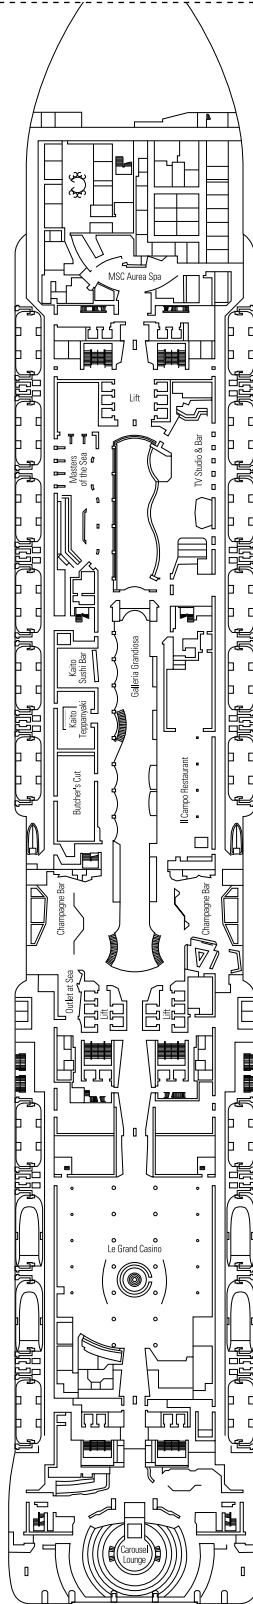

## LEGEND

▲	Sofa bed
◆	Double sofa bed
■	3 <sup>rd</sup> bed is a pullman bed
■ ■	3 <sup>rd</sup> and 4 <sup>th</sup> beds are pullman beds
● ●	Bunk bed or sofa that can be converted into bunk bed (3 <sup>rd</sup> and 4 <sup>th</sup> beds); bunk beds are not suitable for children under the age of 6.
↔	Connecting cabins
H	Cabin for guests with disabilities or reduced mobility
B	Cabin with bathtub
BS	Cabin with bathtub and shower
⦿	Cabins with obstructed view
⊞	Terrace with whirlpool bath
▨	Balcony with partial or lateral view
▩	Balcony with metal balustrade
▪	Balcony with half glass half metal balustrade

## CABIN CATEGORIES

Cabin Category	Code	Capacity
MSC Yacht Club Royal Suite	YC3	15
MSC Yacht Club Duplex Suite with whirlpool	YJD	9-12
MSC Yacht Club Deluxe Suite	YC1	14-18
MSC Yacht Club Interior Suite	YIN	14-16
Grand Suite Aurea with terrace and whirlpool	SXJ	12
Premium Suite Aurea with terrace and whirlpool	SLJ	9-13
Premium Suite Aurea	SL1	9-14
Balcony Aurea	BA	11-13
Deluxe Balcony	BR3	13-14
Deluxe Balcony	BR2	11-12
Deluxe Balcony	BR1	8-10
Deluxe Balcony with partial view	BP	8-14
Studio Balcony	BS	13-14
Premium Ocean View	OL2	9-11
Deluxe Ocean View	OR1	5
Junior Ocean View <sup>°</sup>	OM2	8
Junior Ocean View with obstructed view <sup>°°</sup>	OO	8
Deluxe Interior	IR2	11-14
Deluxe Interior	IR1	5-10
Studio Interior <sup>°</sup>	IS	5-14

DECK 5  
CARAVAGGIO

DECK 6  
LEONARDO DA VINCI

DECK 7  
MICHELANGELO

DECK 8  
MONET

THÉÂTRE LA COMÉDIE

BUTCHER'S CUT

DECK 9  
VAN GOGH

DECK 10  
MIRÓ