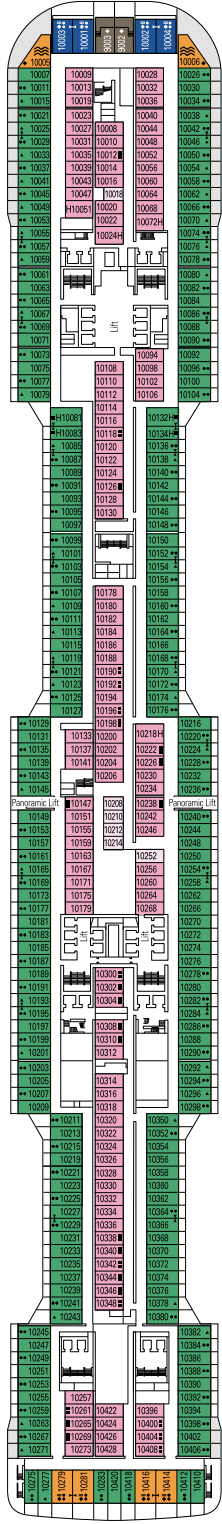

## LEGEND

▲	Sofa bed
◆	Double sofa bed
■	3 <sup>rd</sup> bed is a pullman bed
■ ■	3 <sup>rd</sup> and 4 <sup>th</sup> beds are pullman beds
● ●	Bunk bed or sofa that can be converted into bunk bed (3 <sup>rd</sup> and 4 <sup>th</sup> beds); bunk beds are not suitable for children under the age of 6.
↔	Connecting cabins
H	Cabin for guests with disabilities or reduced mobility
B	Cabin with bathtub
BS	Cabin with bathtub and shower
⦿	Cabins with obstructed view
⊞	Terrace with whirlpool bath
▨	Balcony with partial or lateral view
▩	Balcony with metal balustrade
▪	Balcony with half glass half metal balustrade

<sup>°</sup> Single cabin with reduced size bed (140x200cm).

<sup>°°</sup> Reduced size bed (140x200cm).

- The ship offers many family cabins which are the combination of 2 connecting cabins.
- All cabins have one double bed convertible to two single beds except for IS.
- 3<sup>rd</sup> and 4<sup>th</sup> beds available in all categories except for IS, OO, OM2, BS and YIN.
- 5<sup>th</sup> and 6<sup>th</sup> beds available in OL2 and SL1.
- Cabins 13265, 13376, 14235, 14278 have only bunk bed.

DECK 5  
CARAVAGGIO

DECK 6  
LEONARDO DA VINCI

DECK 7  
MICHELANGELO

DECK 8  
MONET

THÉÂTRE LA COMÉDIE

BUTCHER'S CUT

DECK 9  
VAN GOGH

DECK 10  
MIRÓ