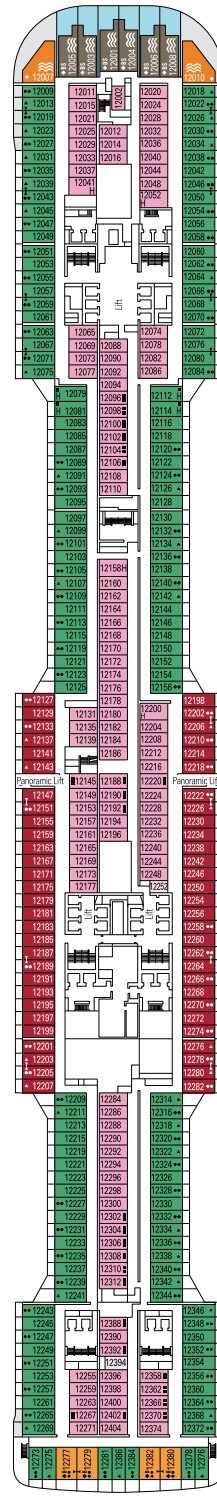

DECK 12
RAFFAELLO