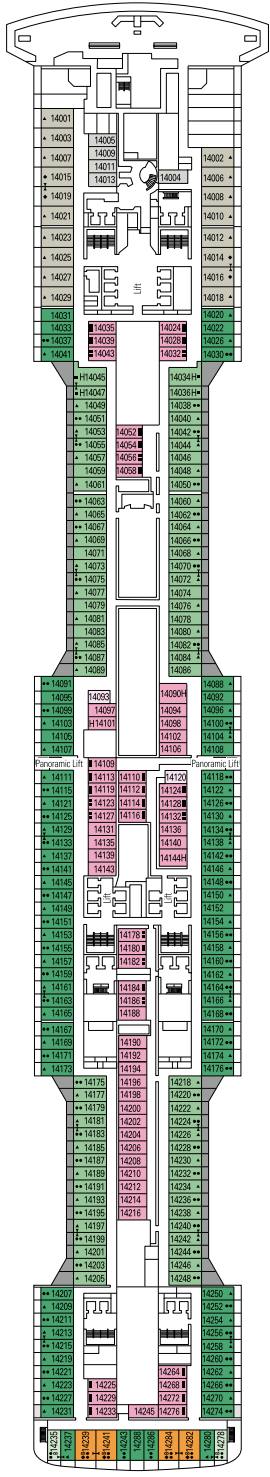

DECK 14
MAGRITTE