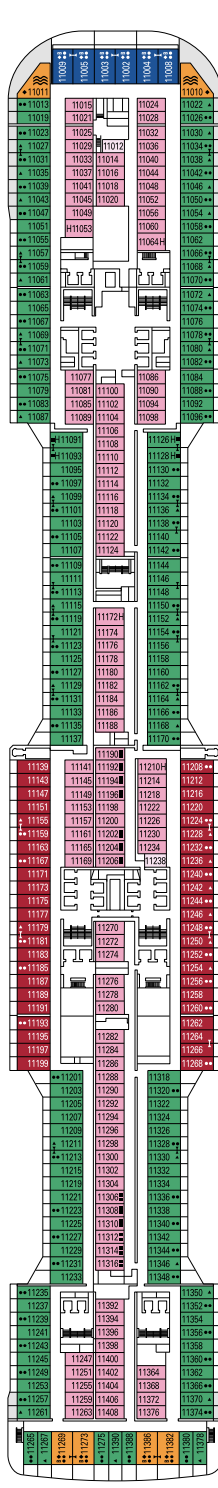

DECK PLANS & ACCOMMODATIONS

2.201 CABINS
5.655 GUESTS

MSC YACHT CLUB ROYAL SUITE

LEGEND

▲	Sofa bed
◆	Double sofa bed
■	3 rd bed is a pullman bed
■ ■	3 rd and 4 th beds are pullman beds
● ●	Bunk bed or sofa that can be converted into bunk bed (3 rd and 4 th beds); bunk beds are not suitable for children under the age of 6.
↔	Connecting cabins
H	Cabin for guests with disabilities or reduced mobility
B	Cabin with bathtub
BS	Cabin with bathtub and shower
⦿	Cabins with obstructed view
⊞	Terrace with whirlpool bath
▒	Balcony with partial or lateral view
▒	Balcony with metal balustrade
▒	Balcony with half glass half metal balustrade

CABIN CATEGORIES

Cabin Category	Code	Capacity
MSC Yacht Club Royal Suite	YC3	15
MSC Yacht Club Duplex Suite with whirlpool	YJD	9-12
MSC Yacht Club Deluxe Suite	YC1	14-18
MSC Yacht Club Interior Suite	YIN	14-16
Grand Suite Aurea with terrace and whirlpool	SXJ	12
Premium Suite Aurea with terrace and whirlpool	SLJ	9-13
Premium Suite Aurea	SL1	9-14
Balcony Aurea	BA	11-13
Deluxe Balcony	BR3	13-14
Deluxe Balcony	BR2	11-12
Deluxe Balcony	BR1	8-10
Deluxe Balcony with partial view	BP	8-14
Studio Balcony	BS	13-14
Premium Ocean View	OL2	9-11
Deluxe Ocean View	OR1	5
Junior Ocean View ^{°°}	OM2	8
Junior Ocean View with obstructed view ^{°°}	OO	8
Deluxe Interior	IR2	10-14
Deluxe Interior	IR1	5-10
Studio Interior [°]	IS	5-14

[°] Single cabin with reduced size bed (140x200cm).

^{°°} Reduced size bed (140x200cm).

- The ship offers many family cabins which are the combination of 2 connecting cabins.
- All cabins have one double bed convertible to two single beds except for IS and BS.
- 3rd and 4th beds available in all categories except for IS, OO, OM2, BS and YIN.
- 5th and 6th beds available in OL2 and SL1.
- Cabins 13245, 13342, 14213, 14256 have only bunk bed.

DECK 5
OPERA

DECK 6
MUSICA

DECK 7
FANTASIA

DECK 8
MERAVIGLIA

LONDON THEATRE

BUTCHER'S CUT

DECK 9
SEASIDE

DECK 10
SEASIDE EVO