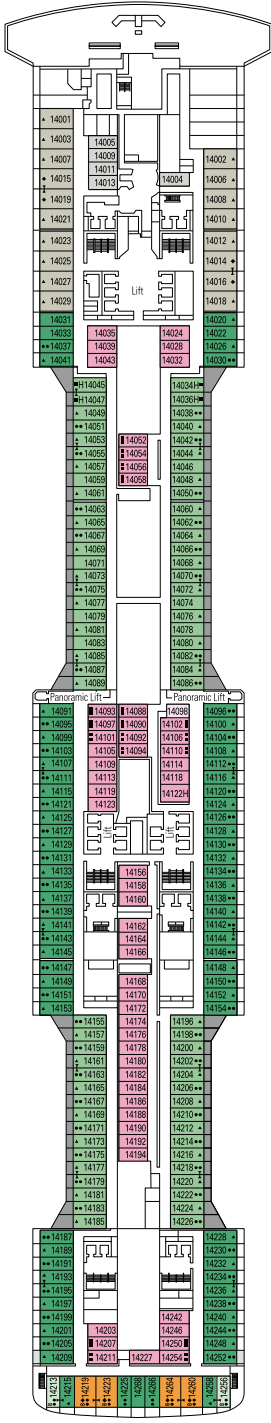

DECK 14
WORLD CLASS