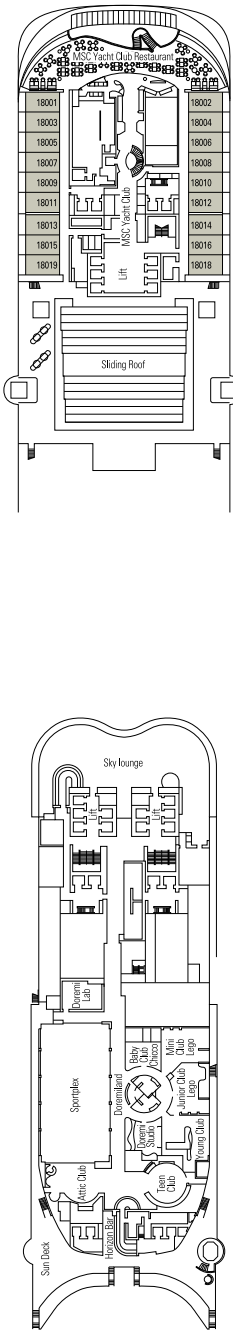

DECK 18
DIVINA