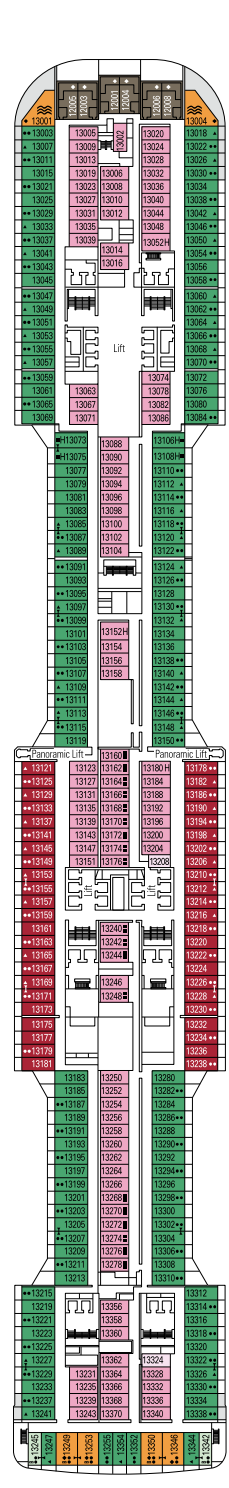

DECK 13
MAGNIFICA