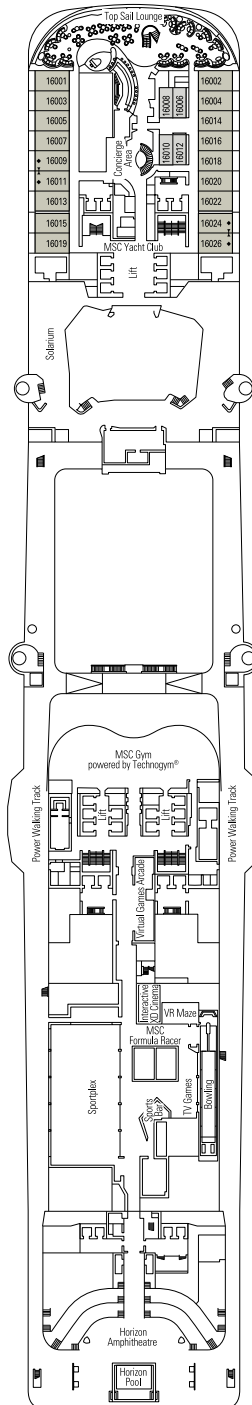

DECK 16
SEAVIEW