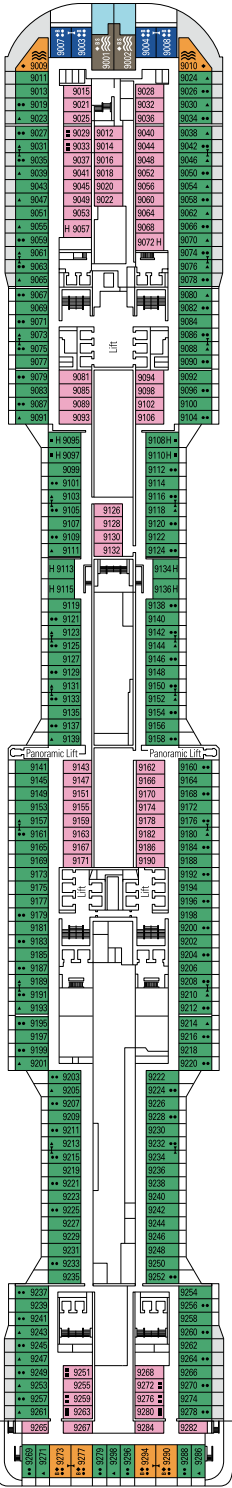

DECK PLANS & ACCOMMODATIONS

2.201 CABINS
5.655 GUESTS

MSC YACHT CLUB ROYAL SUITE

LEGEND

▲	Sofa bed
◆	Double sofa bed
■	3 rd bed is a pullman bed
■ ■	3 rd and 4 th beds are pullman beds
● ●	Bunk bed or sofa that can be converted into bunk bed (3 rd and 4 th beds); bunk beds are not suitable for children under the age of 6.
↔	Connecting cabins
H	Cabin for guests with disabilities or reduced mobility
B	Cabin with bathtub
BS	Cabin with bathtub and shower
⦿	Cabins with obstructed view
⊞	Terrace with whirlpool bath
▒	Balcony with partial or lateral view
▒	Balcony with metal balustrade
▒	Balcony with half glass half metal balustrade

CABIN CATEGORIES

Cabin Category	Code	Capacity
MSC Yacht Club Royal Suite	YC3	15
MSC Yacht Club Duplex Suite with whirlpool	YJD	9-12
MSC Yacht Club Deluxe Suite	YC1	14-18
MSC Yacht Club Interior Suite	YIN	14-16
Grand Suite Aurea with terrace and whirlpool	SXJ	12
Premium Suite Aurea with terrace and whirlpool	SLJ	9-13
Premium Suite Aurea	SL1	9-14
Balcony Aurea	BA	11-13
Deluxe Balcony	BR3	13-14
Deluxe Balcony	BR2	11-12
Deluxe Balcony	BR1	8-10
Deluxe Balcony with partial view	BP	8-14
Studio Balcony	BS	13-14
Premium Ocean View	OL2	9-11
Deluxe Ocean View	OR1	5
Junior Ocean View ^{°°}	OM2	8
Junior Ocean View with obstructed view ^{°°}	OO	8
Deluxe Interior	IR2	10-14
Deluxe Interior	IR1	5-10
Studio Interior [°]	IS	5-14

[°] Single cabin with reduced size bed (140x200cm).

^{°°} Reduced size bed (140x200cm).

- The ship offers many family cabins which are the combination of 2 connecting cabins.
- All cabins have one double bed convertible to two single beds except for IS and BS.
- 3rd and 4th beds available in all categories except for IS, OO, OM2, BS and YIN.
- 5th and 6th beds available in OL2 and SL1.
- Cabins 13245, 13342, 14213, 14256 have only bunk bed.

DECK 5
OPERA

DECK 6
MUSICA

DECK 7
FANTASIA

DECK 8
MERAVIGLIA

LONDON THEATRE

BUTCHER'S CUT

DECK 9
SEASIDE

DECK 10
SEASIDE EVO