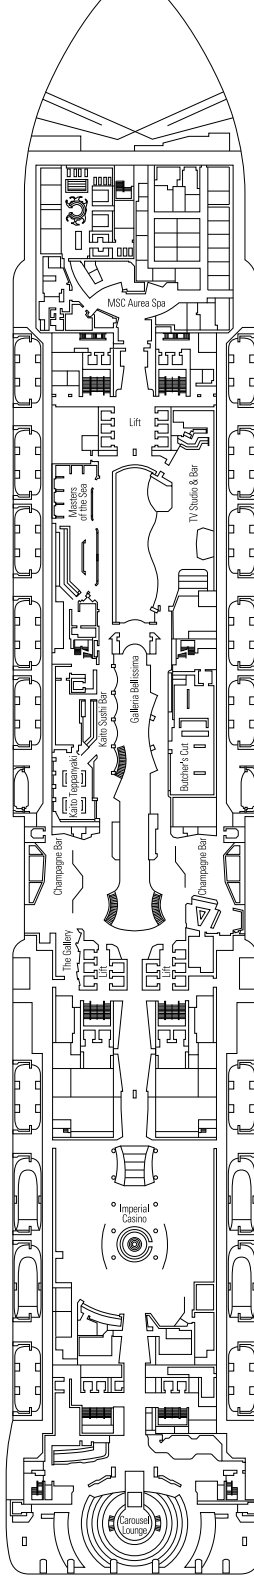

DECK PLANS & ACCOMMODATIONS

2.201 CABINS
5.655 GUESTS

MSC YACHT CLUB ROYAL SUITE

LEGEND

▲	Sofa bed
◆	Double sofa bed
■	3 rd bed is a pullman bed
■ ■	3 rd and 4 th beds are pullman beds
● ●	Bunk bed or sofa that can be converted into bunk bed (3 rd and 4 th beds); bunk beds are not suitable for children under the age of 6.
↔	Connecting cabins
H	Cabin for guests with disabilities or reduced mobility
B	Cabin with bathtub
BS	Cabin with bathtub and shower
⦿	Cabins with obstructed view
⊞	Terrace with whirlpool bath
▒	Balcony with partial or lateral view
▒	Balcony with metal balustrade
▒	Balcony with half glass half metal balustrade

CABIN CATEGORIES

Cabin Category	Code	Capacity
MSC Yacht Club Royal Suite	YC3	15
MSC Yacht Club Duplex Suite with whirlpool	YJD	9-12
MSC Yacht Club Deluxe Suite	YC1	14-18
MSC Yacht Club Interior Suite	YIN	14-16
Grand Suite Aurea with terrace and whirlpool	SXJ	12
Premium Suite Aurea with terrace and whirlpool	SLJ	9-13
Premium Suite Aurea	SL1	9-14
Balcony Aurea	BA	11-13
Deluxe Balcony	BR3	13-14
Deluxe Balcony	BR2	11-12
Deluxe Balcony	BR1	8-10
Deluxe Balcony with partial view	BP	8-14
Studio Balcony	BS	13-14
Premium Ocean View	OL2	9-11
Deluxe Ocean View	OR1	5
Junior Ocean View ^{°°}	OM2	8
Junior Ocean View with obstructed view ^{°°}	OO	8
Deluxe Interior	IR2	10-14
Deluxe Interior	IR1	5-10
Studio Interior [°]	IS	5-14

[°] Single cabin with reduced size bed (140x200cm).

^{°°} Reduced size bed (140x200cm).

- The ship offers many family cabins which are the combination of 2 connecting cabins.
- All cabins have one double bed convertible to two single beds except for IS and BS.
- 3rd and 4th beds available in all categories except for IS, OO, OM2, BS and YIN.
- 5th and 6th beds available in OL2 and SL1.
- Cabins 13245, 13342, 14213, 14256 have only bunk bed.

DECK 5
OPERA

DECK 6
MUSICA

DECK 7
FANTASIA

DECK 8
MERAVIGLIA

LONDON THEATRE

BUTCHER'S CUT

DECK 9
SEASIDE

DECK 10
SEASIDE EVO