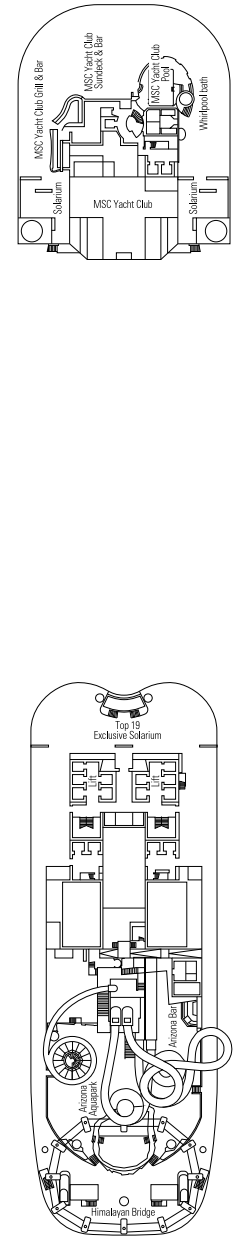

DECK 19
SPLENDIDA