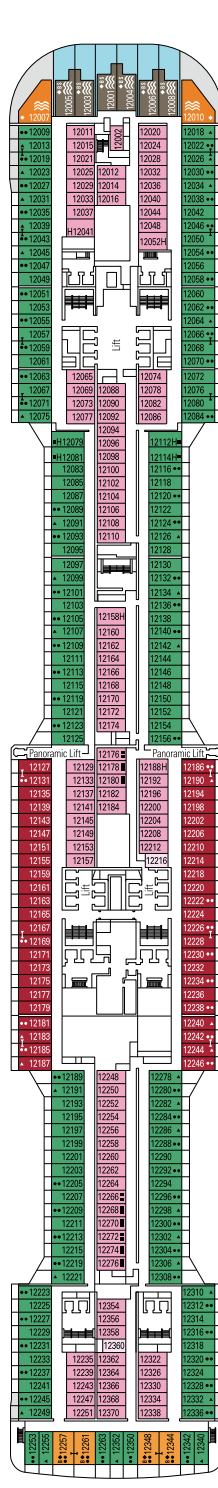

DECK 12
GRANDIOSA