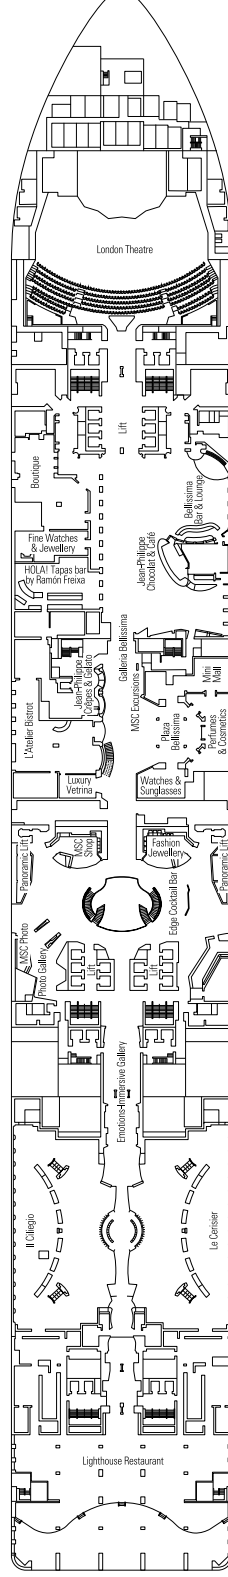

DECK PLANS & ACCOMMODATIONS

2.201 CABINS
5.655 GUESTS

MSC YACHT CLUB ROYAL SUITE

LEGEND

▲	Sofa bed
◆	Double sofa bed
■	3 rd bed is a pullman bed
■ ■	3 rd and 4 th beds are pullman beds
● ●	Bunk bed or sofa that can be converted into bunk bed (3 rd and 4 th beds); bunk beds are not suitable for children under the age of 6.
↔	Connecting cabins
H	Cabin for guests with disabilities or reduced mobility
B	Cabin with bathtub
BS	Cabin with bathtub and shower
⦿	Cabins with obstructed view
⊞	Terrace with whirlpool bath
▒	Balcony with partial or lateral view
▒	Balcony with metal balustrade
▒	Balcony with half glass half metal balustrade

CABIN CATEGORIES

Cabin Category	Code	Capacity
MSC Yacht Club Royal Suite	YC3	15
MSC Yacht Club Duplex Suite with whirlpool	YJD	9-12
MSC Yacht Club Deluxe Suite	YC1	14-18
MSC Yacht Club Interior Suite	YIN	14-16
Grand Suite Aurea with terrace and whirlpool	SXJ	12
Premium Suite Aurea with terrace and whirlpool	SLJ	9-13
Premium Suite Aurea	SL1	9-14
Balcony Aurea	BA	11-13
Deluxe Balcony	BR3	13-14
Deluxe Balcony	BR2	11-12
Deluxe Balcony	BR1	8-10
Deluxe Balcony with partial view	BP	8-14
Studio Balcony	BS	13-14
Premium Ocean View	OL2	9-11
Deluxe Ocean View	OR1	5
Junior Ocean View ^{°°}	OM2	8
Junior Ocean View with obstructed view ^{°°}	OO	8
Deluxe Interior	IR2	10-14
Deluxe Interior	IR1	5-10
Studio Interior [°]	IS	5-14

[°] Single cabin with reduced size bed (140x200cm).

^{°°} Reduced size bed (140x200cm).

- The ship offers many family cabins which are the combination of 2 connecting cabins.
- All cabins have one double bed convertible to two single beds except for IS and BS.
- 3rd and 4th beds available in all categories except for IS, OO, OM2, BS and YIN.
- 5th and 6th beds available in OL2 and SL1.
- Cabins 13245, 13342, 14213, 14256 have only bunk bed.

DECK 5
OPERA

DECK 6
MUSICA

DECK 7
FANTASIA

DECK 8
MERAVIGLIA

LONDON THEATRE

BUTCHER'S CUT

DECK 9
SEASIDE

DECK 10
SEASIDE EVO