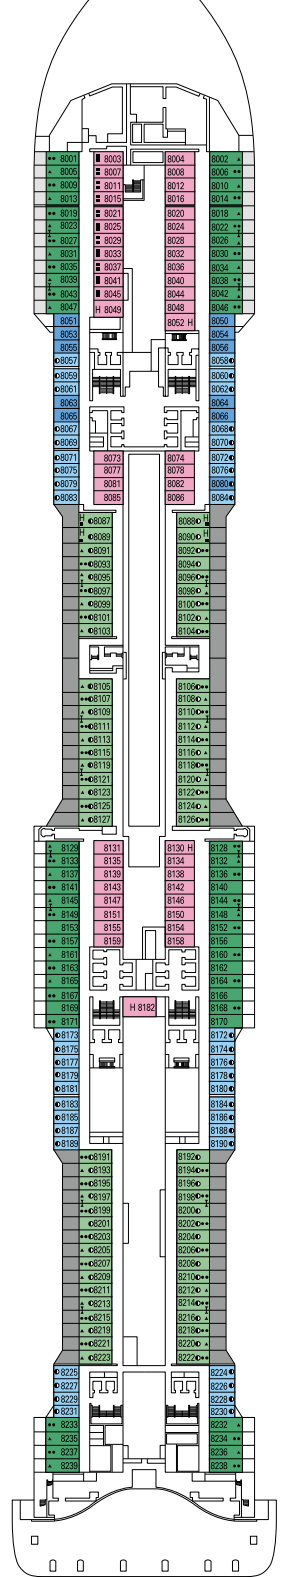

DECK PLANS & ACCOMMODATIONS

2.201 CABINS
5.655 GUESTS

MSC YACHT CLUB ROYAL SUITE

LEGEND

▲	Sofa bed
◆	Double sofa bed
■	3 rd bed is a pullman bed
■ ■	3 rd and 4 th beds are pullman beds
● ●	Bunk bed or sofa that can be converted into bunk bed (3 rd and 4 th beds); bunk beds are not suitable for children under the age of 6.
↔	Connecting cabins
H	Cabin for guests with disabilities or reduced mobility
B	Cabin with bathtub
BS	Cabin with bathtub and shower
⦿	Cabins with obstructed view
⊞	Terrace with whirlpool bath
▒	Balcony with partial or lateral view
▒	Balcony with metal balustrade
▒	Balcony with half glass half metal balustrade

CABIN CATEGORIES

Cabin Category	Code	Capacity
MSC Yacht Club Royal Suite	YC3	15
MSC Yacht Club Duplex Suite with whirlpool	YJD	9-12
MSC Yacht Club Deluxe Suite	YC1	14-18
MSC Yacht Club Interior Suite	YIN	14-16
Grand Suite Aurea with terrace and whirlpool	SXJ	12
Premium Suite Aurea with terrace and whirlpool	SLJ	9-13
Premium Suite Aurea	SL1	9-14
Balcony Aurea	BA	11-13
Deluxe Balcony	BR3	13-14
Deluxe Balcony	BR2	11-12
Deluxe Balcony	BR1	8-10
Deluxe Balcony with partial view	BP	8-14
Studio Balcony	BS	13-14
Premium Ocean View	OL2	9-11
Deluxe Ocean View	OR1	5
Junior Ocean View ^{°°}	OM2	8
Junior Ocean View with obstructed view ^{°°}	OO	8
Deluxe Interior	IR2	10-14
Deluxe Interior	IR1	5-10
Studio Interior [°]	IS	5-14

[°] Single cabin with reduced size bed (140x200cm).

^{°°} Reduced size bed (140x200cm).

- The ship offers many family cabins which are the combination of 2 connecting cabins.
- All cabins have one double bed convertible to two single beds except for IS and BS.
- 3rd and 4th beds available in all categories except for IS, OO, OM2, BS and YIN.
- 5th and 6th beds available in OL2 and SL1.
- Cabins 13245, 13342, 14213, 14256 have only bunk bed.

DECK 5
OPERA

DECK 6
MUSICA

DECK 7
FANTASIA

DECK 8
MERAVIGLIA

LONDON THEATRE

BUTCHER'S CUT

DECK 9
SEASIDE

DECK 10
SEASIDE EVO