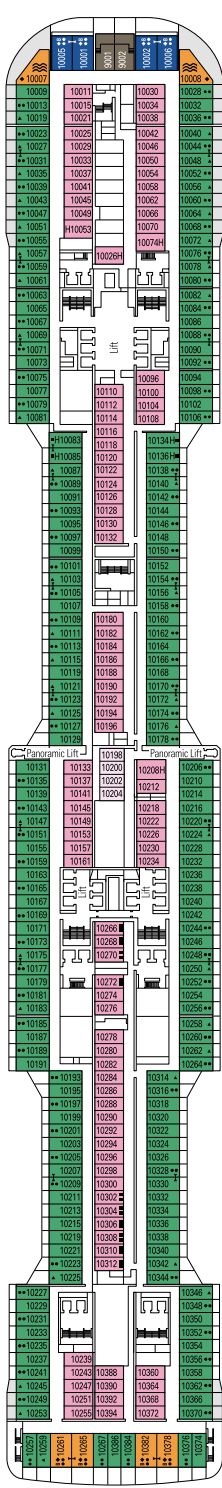

DECK PLANS & ACCOMMODATIONS

2.201 CABINS
5.655 GUESTS

MSC YACHT CLUB ROYAL SUITE

LEGEND

▲	Sofa bed
◆	Double sofa bed
■	3 rd bed is a pullman bed
■ ■	3 rd and 4 th beds are pullman beds
● ●	Bunk bed or sofa that can be converted into bunk bed (3 rd and 4 th beds); bunk beds are not suitable for children under the age of 6.
↔	Connecting cabins
H	Cabin for guests with disabilities or reduced mobility
B	Cabin with bathtub
BS	Cabin with bathtub and shower
⦿	Cabins with obstructed view
⊞	Terrace with whirlpool bath
▒	Balcony with partial or lateral view
▒	Balcony with metal balustrade
▒	Balcony with half glass half metal balustrade

CABIN CATEGORIES

Cabin Category	Code	Capacity
MSC Yacht Club Royal Suite	YC3	15
MSC Yacht Club Duplex Suite with whirlpool	YJD	9-12
MSC Yacht Club Deluxe Suite	YC1	14-18
MSC Yacht Club Interior Suite	YIN	14-16
Grand Suite Aurea with terrace and whirlpool	SXJ	12
Premium Suite Aurea with terrace and whirlpool	SLJ	9-13
Premium Suite Aurea	SL1	9-14
Balcony Aurea	BA	11-13
Deluxe Balcony	BR3	13-14
Deluxe Balcony	BR2	11-12
Deluxe Balcony	BR1	8-10
Deluxe Balcony with partial view	BP	8-14
Studio Balcony	BS	13-14
Premium Ocean View	OL2	9-11
Deluxe Ocean View	OR1	5
Junior Ocean View ^{°°}	OM2	8
Junior Ocean View with obstructed view ^{°°}	OO	8
Deluxe Interior	IR2	10-14
Deluxe Interior	IR1	5-10
Studio Interior [°]	IS	5-14

[°] Single cabin with reduced size bed (140x200cm).

^{°°} Reduced size bed (140x200cm).

- The ship offers many family cabins which are the combination of 2 connecting cabins.
- All cabins have one double bed convertible to two single beds except for IS and BS.
- 3rd and 4th beds available in all categories except for IS, OO, OM2, BS and YIN.
- 5th and 6th beds available in OL2 and SL1.
- Cabins 13245, 13342, 14213, 14256 have only bunk bed.

DECK 5
OPERA

DECK 6
MUSICA

DECK 7
FANTASIA

DECK 8
MERAVIGLIA

LONDON THEATRE

BUTCHER'S CUT

DECK 9
SEASIDE

DECK 10
SEASIDE EVO