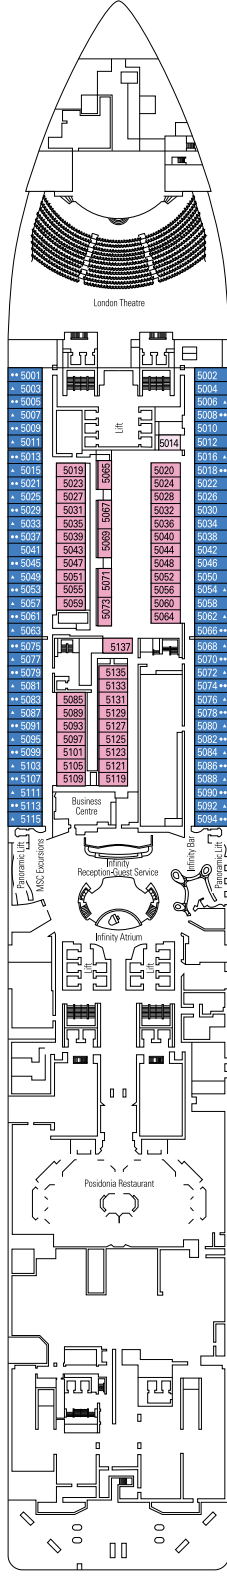

DECK PLANS & ACCOMMODATIONS

2.201 CABINS
5.655 GUESTS

MSC YACHT CLUB ROYAL SUITE

LEGEND

▲	Sofa bed
◆	Double sofa bed
■	3 rd bed is a pullman bed
■ ■	3 rd and 4 th beds are pullman beds
● ●	Bunk bed or sofa that can be converted into bunk bed (3 rd and 4 th beds); bunk beds are not suitable for children under the age of 6.
↔	Connecting cabins
H	Cabin for guests with disabilities or reduced mobility
B	Cabin with bathtub
BS	Cabin with bathtub and shower
⦿	Cabins with obstructed view
⊞	Terrace with whirlpool bath
▒	Balcony with partial or lateral view
▒	Balcony with metal balustrade
▒	Balcony with half glass half metal balustrade

CABIN CATEGORIES

Cabin Category	Code	Capacity
MSC Yacht Club Royal Suite	YC3	15
MSC Yacht Club Duplex Suite with whirlpool	YJD	9-12
MSC Yacht Club Deluxe Suite	YC1	14-18
MSC Yacht Club Interior Suite	YIN	14-16
Grand Suite Aurea with terrace and whirlpool	SXJ	12
Premium Suite Aurea with terrace and whirlpool	SLJ	9-13
Premium Suite Aurea	SL1	9-14
Balcony Aurea	BA	11-13
Deluxe Balcony	BR3	13-14
Deluxe Balcony	BR2	11-12
Deluxe Balcony	BR1	8-10
Deluxe Balcony with partial view	BP	8-14
Studio Balcony	BS	13-14
Premium Ocean View	OL2	9-11
Deluxe Ocean View	OR1	5
Junior Ocean View ^{°°}	OM2	8
Junior Ocean View with obstructed view ^{°°}	OO	8
Deluxe Interior	IR2	10-14
Deluxe Interior	IR1	5-10
Studio Interior [°]	IS	5-14

[°] Single cabin with reduced size bed (140x200cm).

^{°°} Reduced size bed (140x200cm).

- The ship offers many family cabins which are the combination of 2 connecting cabins.
- All cabins have one double bed convertible to two single beds except for IS and BS.
- 3rd and 4th beds available in all categories except for IS, OO, OM2, BS and YIN.
- 5th and 6th beds available in OL2 and SL1.
- Cabins 13245, 13342, 14213, 14256 have only bunk bed.

DECK 5
OPERA

DECK 6
MUSICA

DECK 7
FANTASIA

DECK 8
MERAVIGLIA

LONDON THEATRE

BUTCHER'S CUT

DECK 9
SEASIDE

DECK 10
SEASIDE EVO