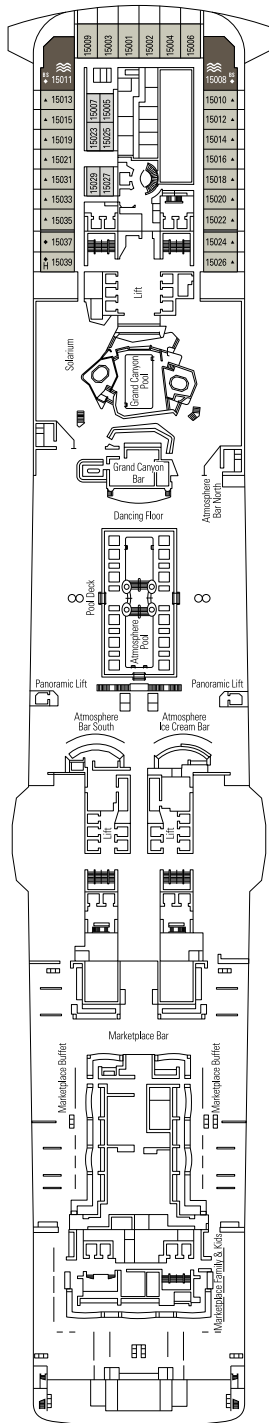

DECK 15
PREZIOSA