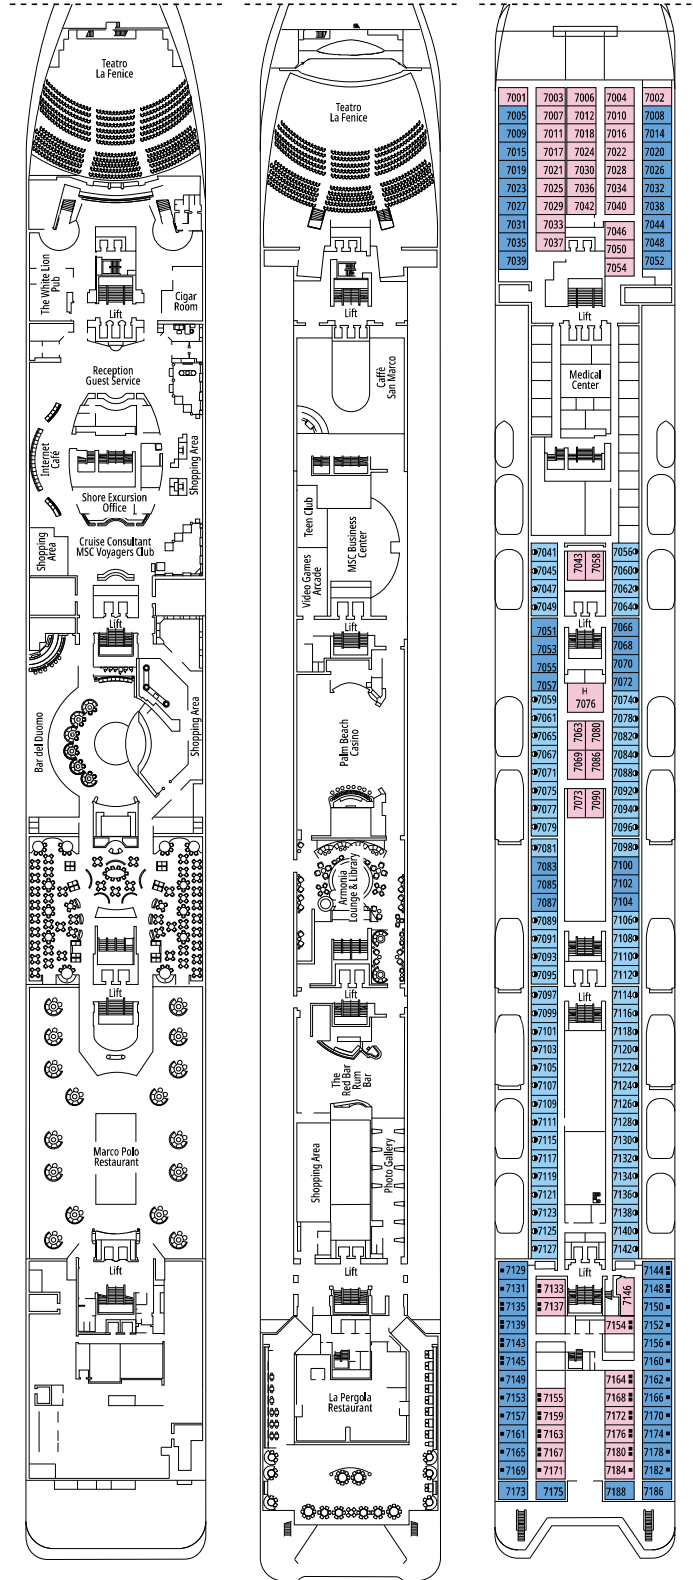

# DECK PLANS & ACCOMMODATIONS

976 CABINS  
2.620 GUESTS

RECEPTION - GUEST SERVICE

## CABIN CATEGORIES

Deluxe Suite Aurea	SR2	12
Deluxe Suite Aurea	SR1	10
Junior Balcony	BM1	9-10
Premium Ocean View	OL1	9
Junior Ocean View	OM2	9-10
Junior Ocean View	OM1	7-8
Junior Ocean View with obstructed view	OO	7
Junior Interior	IM2	9-10
Junior Interior	IM1	7-8

- Our ships offer the possibility of combining 2 or 3 connecting cabins.
- All cabins have one double bed convertible to two single beds, except in cabins for guests with disabilities or reduced mobility (H).
- 3<sup>rd</sup> bed available in all categories except for OO.
- 4<sup>th</sup> bed available in IM1, IM2, OM1, OM2 and OL1.

## LEGEND

▲	Sofa bed
■	3 <sup>rd</sup> bed is a pullman bed
■ ■	3 <sup>rd</sup> and 4 <sup>th</sup> beds are pullman beds
↔	Connecting cabins
H	Cabin for guests with disabilities or reduced mobility
B	Cabin with bathtub
●	Cabin with obstructed view