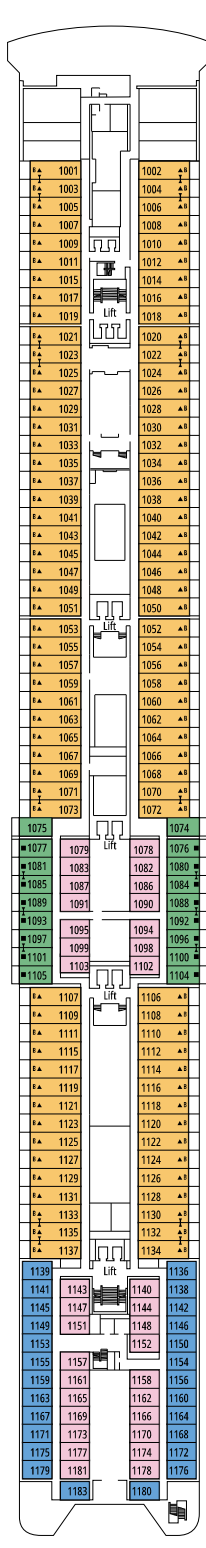

DECK 10
TORMALINA