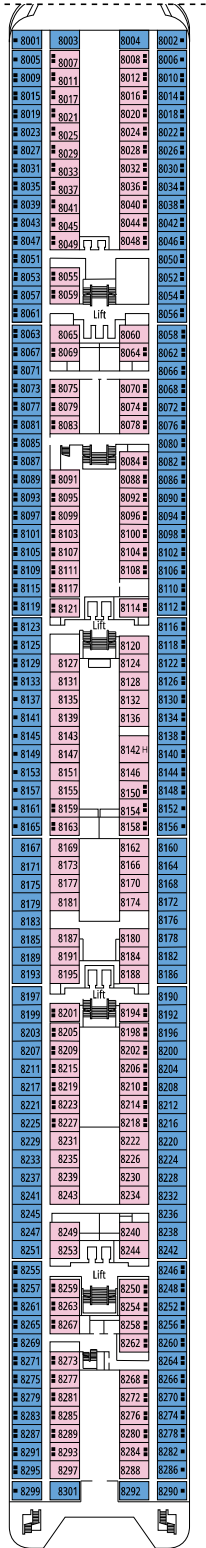

DECK 8
SMERALDO