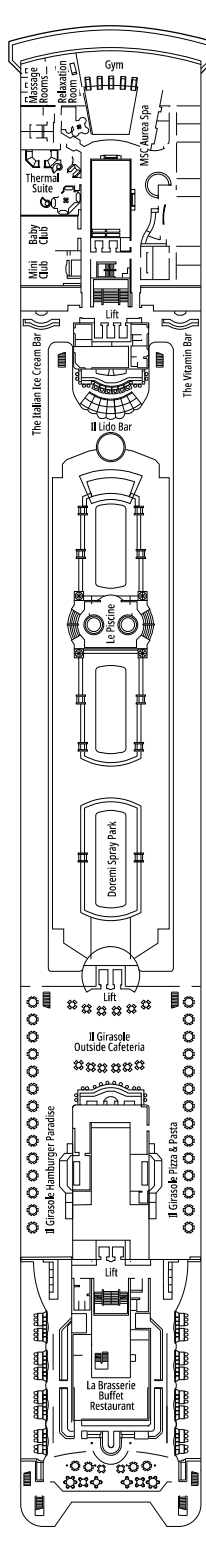

DECK 11
ACQUAMARINA