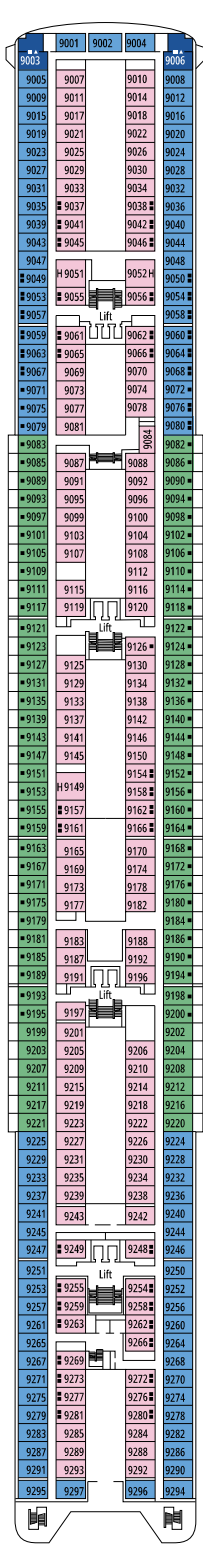

DECK 9
AMETISTA