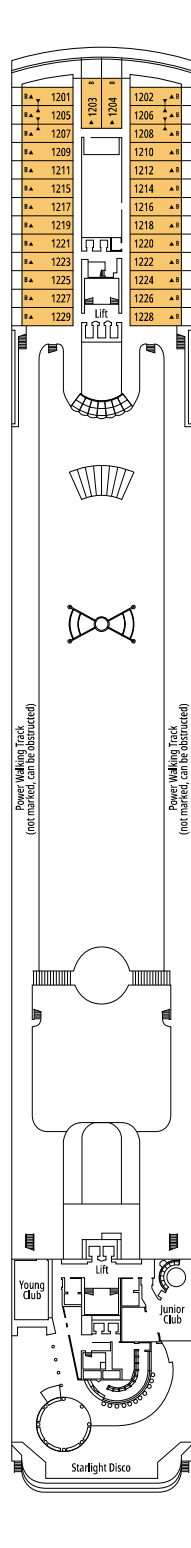

DECK 12
ZAFFIRO