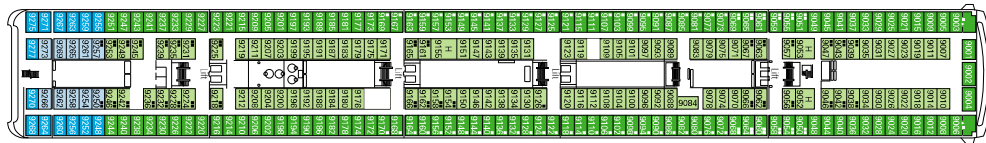

DECK PLAN & ACCOMMODATION

CABINS CATEGORIES

Inside > Bella	Inside > Fantastica	Suite > Aurea
Ocean View > Bella*	Ocean View > Fantastica	
	Suite > Fantastica	

- 3rd bed available in all categories
- 4th bed available in all categories (except Ocean View Bella, Suite Fantastica, Suite Aurea)

- All cabins have one double bed convertible to two single beds, except cabins for guests with disabilities or reduced mobility (H)

* Certain cabins have restricted views

LEGEND

- ▲ Sofa bed
- 3rd bed is a bunk bed
- 3rd and 4th beds are bunks
- H Cabin for guests with disabilities or reduced mobility

Data and descriptions are subject to change and will be verified at the time of booking.

MINIGOLF DECK 13 SUN DECK

DECK 12 ROSSINI

DECK 11 VIVALDI

DECK 10 BELLINI

DECK 9 ALBINONI

DECK 8 PAGANINI

DECK 7 SCARLATTI