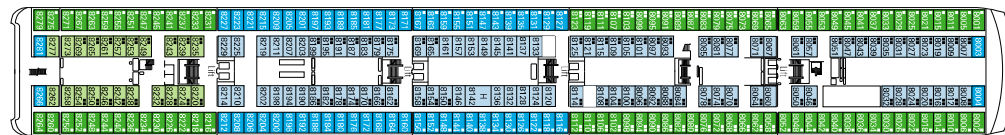

DECK PLAN & ACCOMMODATION

CABINS CATEGORIES

Inside > Bella	Inside > Fantastica	Suite > Aurea
Ocean View > Bella*	Ocean View > Fantastica	
	Suite > Fantastica	

- 3rd bed available in all categories
- 4th bed available in all categories (except Ocean View Bella, Suite Fantastica, Suite Aurea)

Data and descriptions are subject to change and will be verified at the time of booking.

MINIGOLF DECK 13 SUN DECK

DECK 12 ROSSINI

DECK 11 VIVALDI

DECK 10 BELLINI

DECK 9 ALBINONI

DECK 8 PAGANINI

DECK 7 SCARLATTI