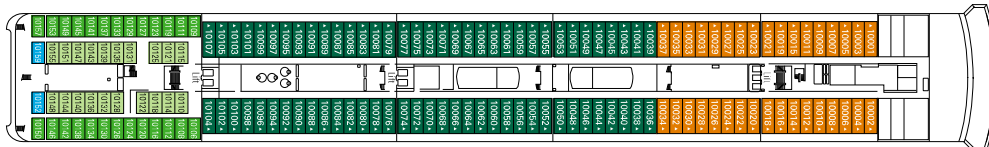

DECK PLAN & ACCOMMODATION

CABINS CATEGORIES

Inside > Bella	Inside > Fantastica	Suite > Aurea
Ocean View > Bella*	Ocean View > Fantastica	
	Suite > Fantastica	

- 3rd bed available in all categories
- 4th bed available in all categories (except Ocean View Bella, Suite Fantastica, Suite Aurea)

- All cabins have one double bed convertible to two single beds, except cabins for guests with disabilities or reduced mobility (H)

* Certain cabins have restricted views

LEGEND

- ▲ Sofa bed
- 3rd bed is a bunk bed
- 3rd and 4th beds are bunks
- H Cabin for guests with disabilities or reduced mobility

Data and descriptions are subject to change and will be verified at the time of booking.

MINIGOLF DECK 13 SUN DECK

DECK 12 ROSSINI

DECK 11 VIVALDI

DECK 10 BELLINI

DECK 9 ALBINONI

DECK 8 PAGANINI

DECK 7 SCARLATTI