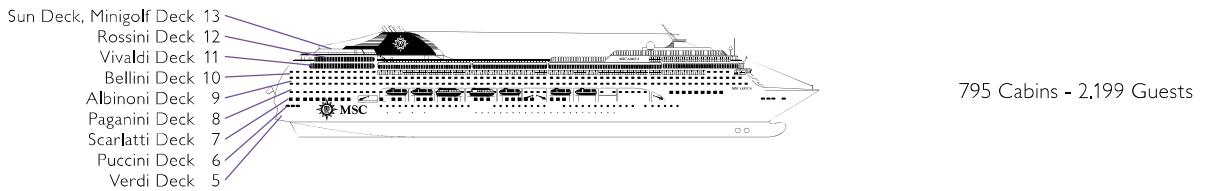

DECK PLAN & ACCOMMODATION

CABINS CATEGORIES

Inside > Bella	Inside > Fantastica	Suite > Aurea
Ocean View > Bella*	Ocean View > Fantastica	
	Suite > Fantastica	

- 3rd bed available in all categories
- 4th bed available in all categories (except Ocean View Bella, Suite Fantastica, Suite Aurea)

- All cabins have one double bed convertible to two single beds, except cabins for guests with disabilities or reduced mobility (H)

* Certain cabins have restricted views

LEGEND

- ▲ Sofa bed
- 3rd bed is a bunk bed
- 3rd and 4th beds are bunks
- H Cabin for guests with disabilities or reduced mobility

Data and descriptions are subject to change and will be verified at the time of booking.