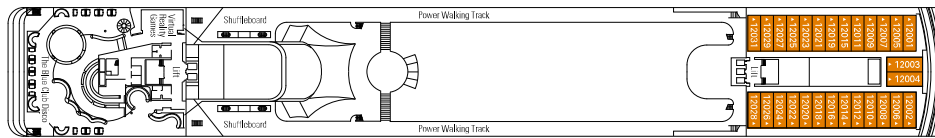

DECK PLAN & ACCOMMODATION

CABINS CATEGORIES

Inside > Bella	Inside > Fantastica	Suite > Aurea
Ocean View > Bella*	Ocean View > Fantastica	
	Suite > Fantastica	

- 3rd bed available in all categories
- 4th bed available in all categories (except Ocean View Bella, Suite Fantastica, Suite Aurea)

- All cabins have one double bed convertible to two single beds, except cabins for guests with disabilities or reduced mobility (H)

* Certain cabins have restricted views

LEGEND

- ▲ Sofa bed
- 3rd bed is a bunk bed
- 3rd and 4th beds are bunks
- H Cabin for guests with disabilities or reduced mobility

Data and descriptions are subject to change and will be verified at the time of booking.

MINIGOLF DECK 13 SUN DECK

DECK 12 ROSSINI

DECK 11 VIVALDI

DECK 10 BELLINI

DECK 9 ALBINONI

DECK 8 PAGANINI

DECK 7 SCARLATTI