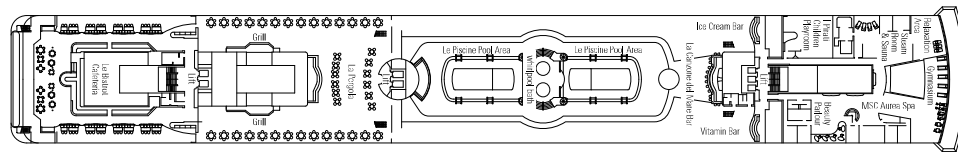

DECK PLAN & ACCOMMODATION

CABINS CATEGORIES

Inside > Bella	Inside > Fantastica	Suite > Aurea
Ocean View > Bella*	Ocean View > Fantastica	
	Suite > Fantastica	

- 3rd bed available in all categories
- 4th bed available in all categories (except Ocean View Bella, Suite Fantastica, Suite Aurea)

- All cabins have one double bed convertible to two single beds, except cabins for guests with disabilities or reduced mobility (H)

* Certain cabins have restricted views

LEGEND

- ▲ Sofa bed
- 3rd bed is a bunk bed
- 3rd and 4th beds are bunks
- H Cabin for guests with disabilities or reduced mobility

Data and descriptions are subject to change and will be verified at the time of booking.

MINIGOLF DECK 13 SUN DECK

DECK 12 ROSSINI

DECK 11 VIVALDI

DECK 10 BELLINI

DECK 9 ALBINONI

DECK 8 PAGANINI

DECK 7 SCARLATTI