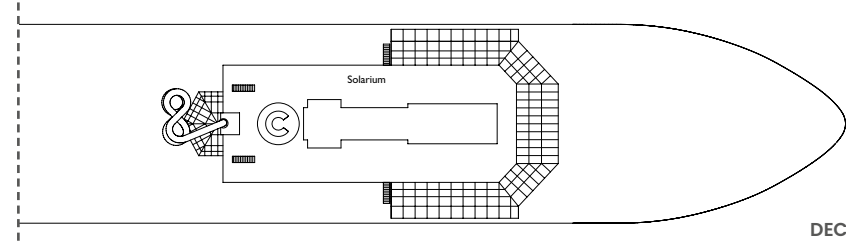

NB: double beds are available in all categories of cabin.

- ✓ cabins with partially limited view
- single cabins
- H cabins for disabled guests
- ↔ interconnecting cabins
- E lift
- double sofa bed

- 1 high bed
- single sofa bed
- ▲ 2 low beds that cannot be converted into a double
- ▲ cannot be converted into a double