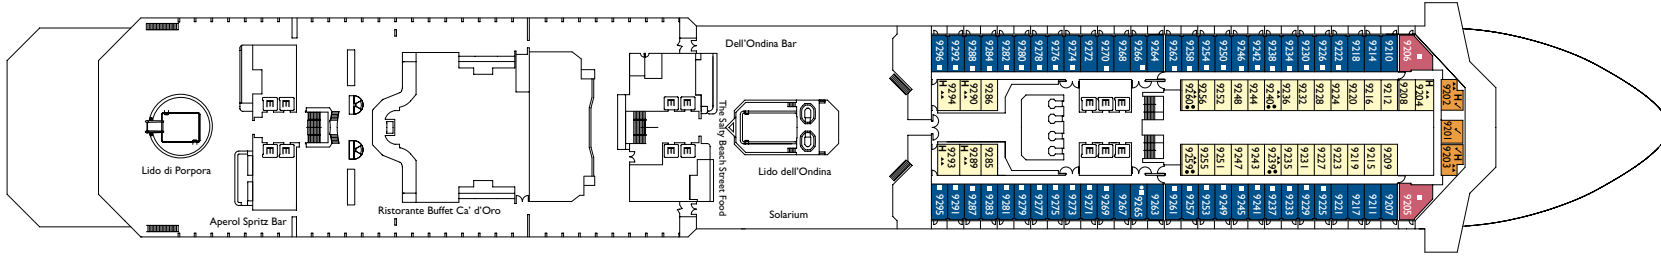

Duca d'Orléans Restaurant

Winter Garden

Gelateria Amarillo

NB: double beds are available in all categories of cabin.

- ✓ cabins with partially limited view
- single cabins
- H cabins for disabled guests
- ↔ interconnecting cabins
- E lift
- * double sofa bed

- 1 high bed
- single sofa bed
- ▲ 2 low beds that cannot be converted into a double
- ▲ cannot be converted into a double

DECK 9 - VILLA BORGHESE

DECK 8 - ENCELADO

DECK 7 - BOBOLI

DECK 6 - LA ZARZUELA

DECK 5 - TIVOLI