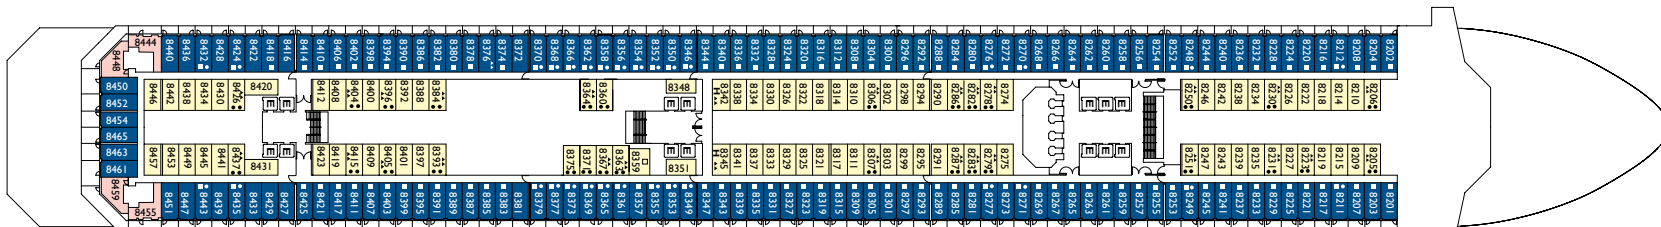

Duca d'Orléans Restaurant

Winter Garden

Gelateria Amarillo

NB: double beds are available in all categories of cabin.

- ✓ cabins with partially limited view
- single cabins
- H cabins for disabled guests
- ↔ interconnecting cabins
- E lift
- * double sofa bed

- 1 high bed
- single sofa bed
- ▲ 2 low beds that cannot be converted into a double
- ▲ cannot be converted into a double

DECK 9 - VILLA BORGHESE

DECK 8 - ENCELADO

DECK 7 - BOBOLI

DECK 6 - LA ZARZUELA

DECK 5 - TIVOLI