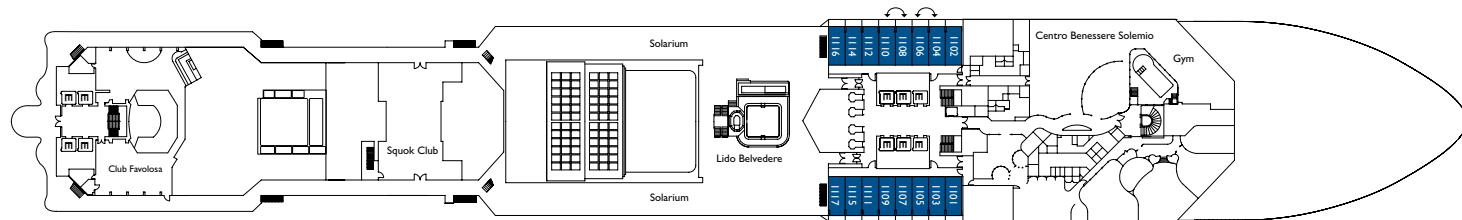

Duca d'Orléans Restaurant

Winter Garden

Gelateria Amarillo

NB: double beds are available in all categories of cabin.

- ✓ cabins with partially limited view
- single cabins
- H cabins for disabled guests
- ↔ interconnecting cabins
- E lift
- * double sofa bed

- 1 high bed
- single sofa bed
- ▲ 2 low beds that cannot be converted into a double
- ▲ cannot be converted into a double

DECK 9 - VILLA BORGHESE

DECK 8 - ENCELADO

DECK 7 - BOBOLI

DECK 6 - LA ZARZUELA

DECK 5 - TIVOLI