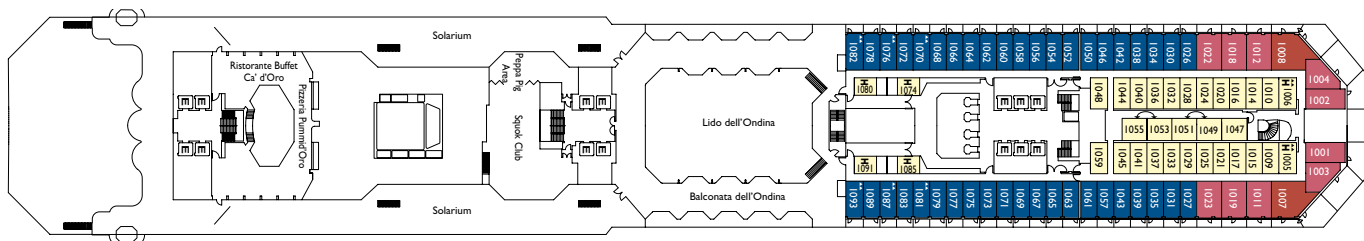

Duca d'Orléans Restaurant

Winter Garden

Gelateria Amarillo

NB: double beds are available in all categories of cabin.

- ✓ cabins with partially limited view
- single cabins
- H cabins for disabled guests
- ↔ interconnecting cabins
- E lift
- * double sofa bed

- 1 high bed
- single sofa bed
- ▲ 2 low beds that cannot be converted into a double
- ▲ cannot be converted into a double

DECK 9 - VILLA BORGHESE

DECK 8 - ENCELADO

DECK 7 - BOBOLI

DECK 6 - LA ZARZUELA

DECK 5 - TIVOLI