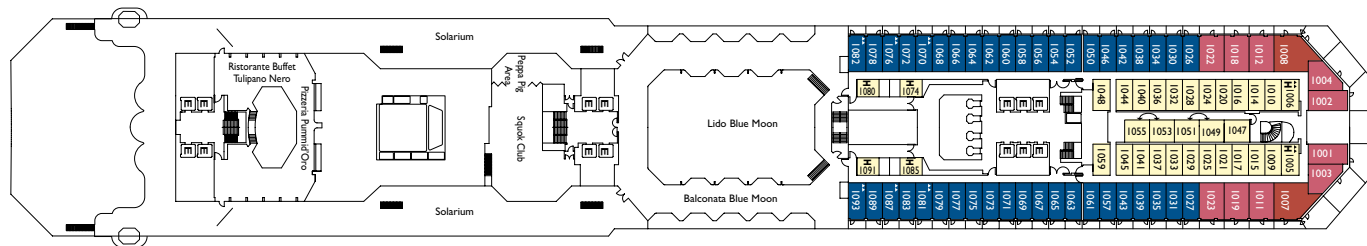

DECK 10 - TURANDOT