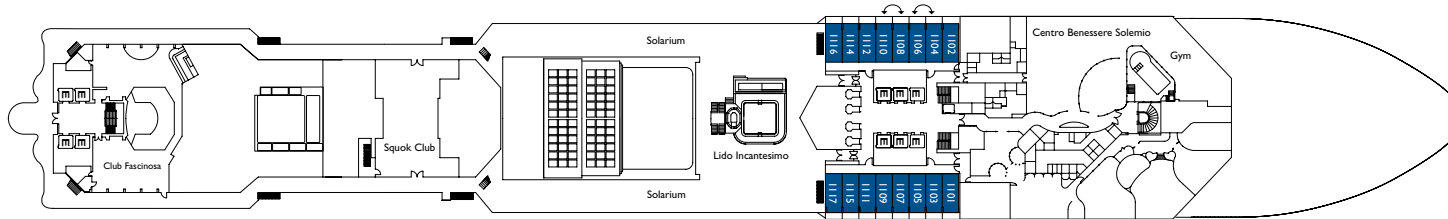

DECK 11 - TOSCA