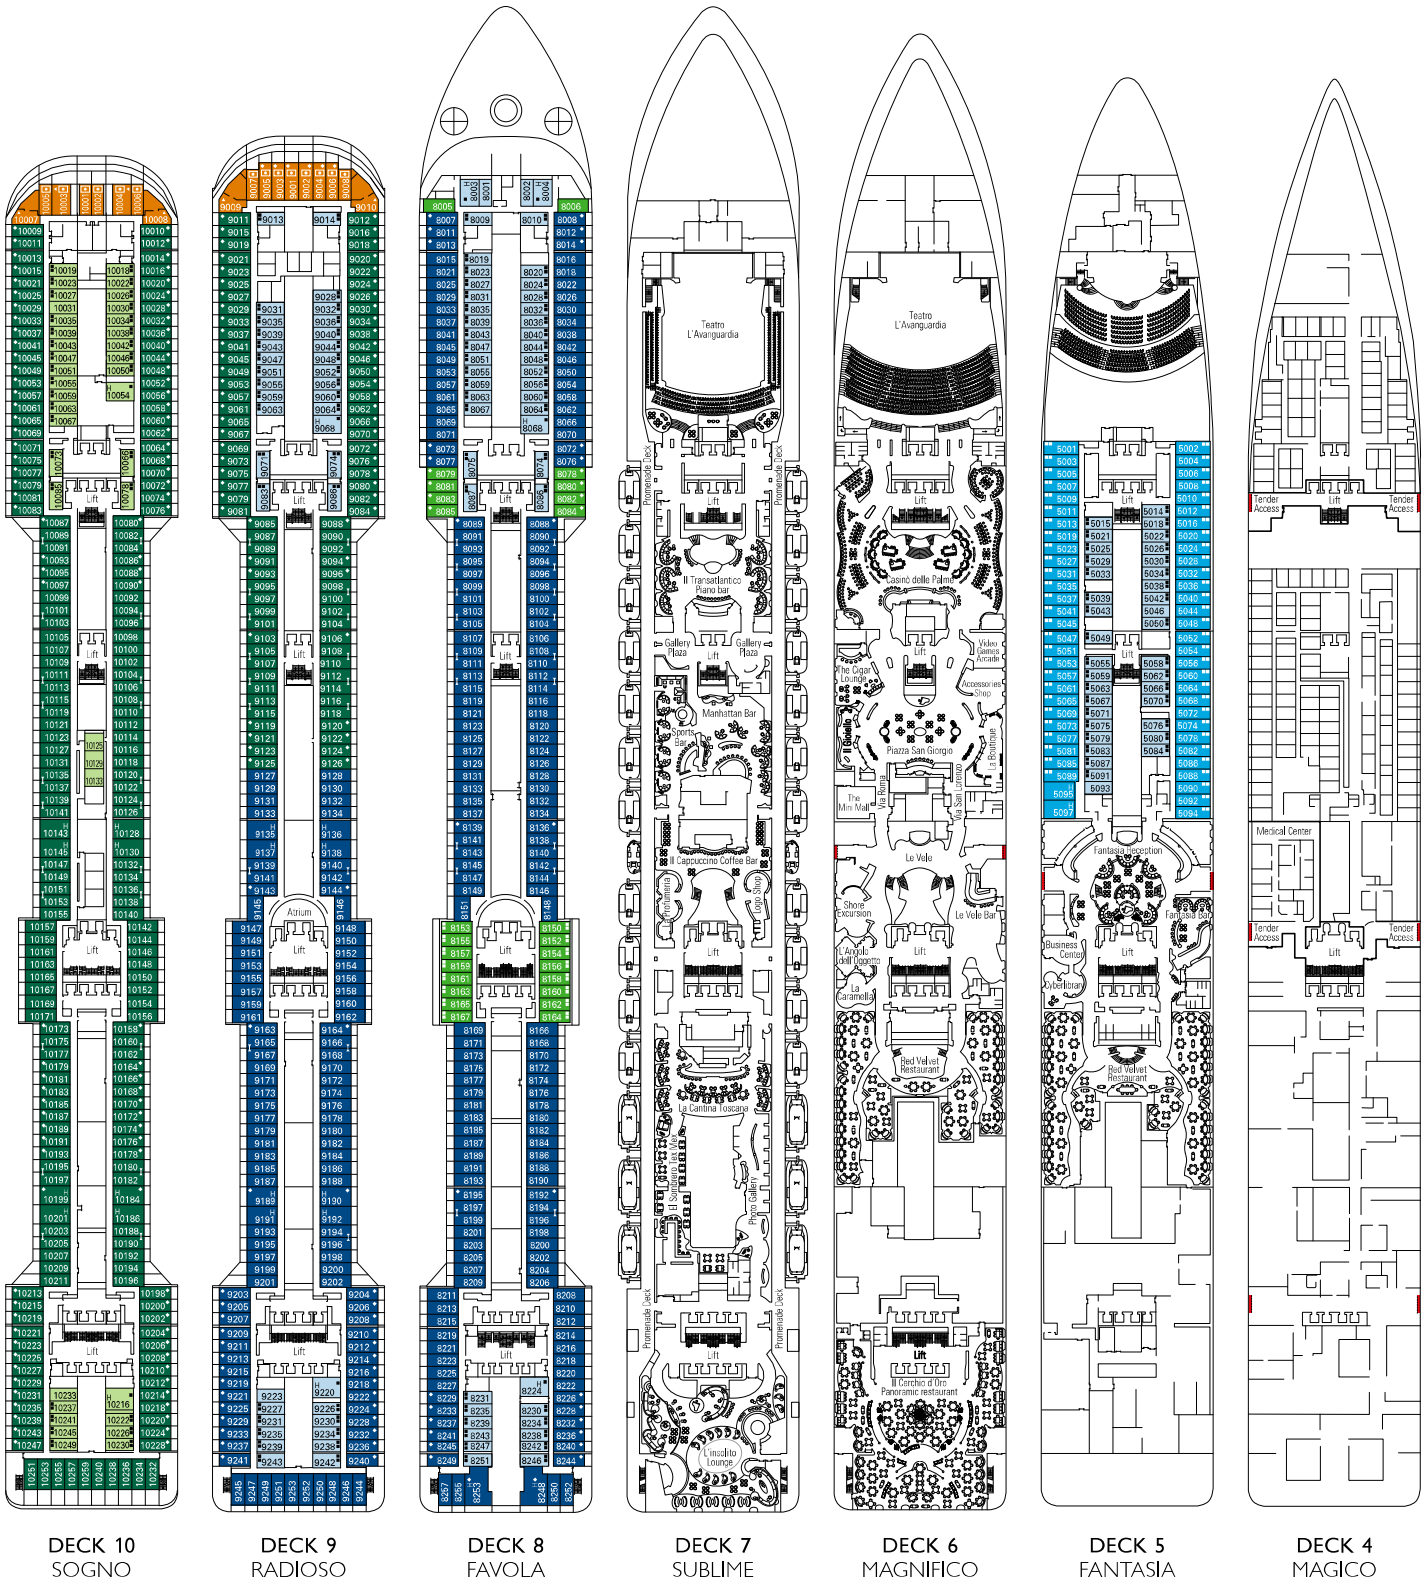

Inside > Bella	Inside > Fantastica	Balcony > Aurea	Deluxe Suite > MSC Yacht Club
Ocean View > Bella	Ocean View > Fantastica	Suite > Aurea	Executive & Family > MSC Yacht Club
Balcony > Bella*	Balcony > Fantastica		Royal Suite > MSC Yacht Club

- 3rd bed available in all categories
- 4th bed available in all categories (except MSC Yacht Club Suites)

- All cabins have one double bed convertible to two single beds
- * Cabins 8138, 8140, 8141, 8142, 8143, 8144, 8145, 8147 have partially restricted views

LEGEND

- ▲ Sofa bed
- ◆ Double sofa bed
- ◆ 3rd bed is a bunk bed
- 3rd and 4th beds are bunks
- ⎓ Connecting cabins
- Executive & Family Suite MSC Yacht Club / Suite Aurea with panoramic sealed window
- H Cabin for guests with disabilities or reduced mobility

Data and descriptions are subject to change and will be verified at the time of booking.

DECK 10
SOGNO

DECK 9
RADIOSO

DECK 8
FAVOLA

DECK 7
SUBLIME

DECK 6
MAGNIFICO

DECK 5
FANTASIA

DECK 4
MAGICO