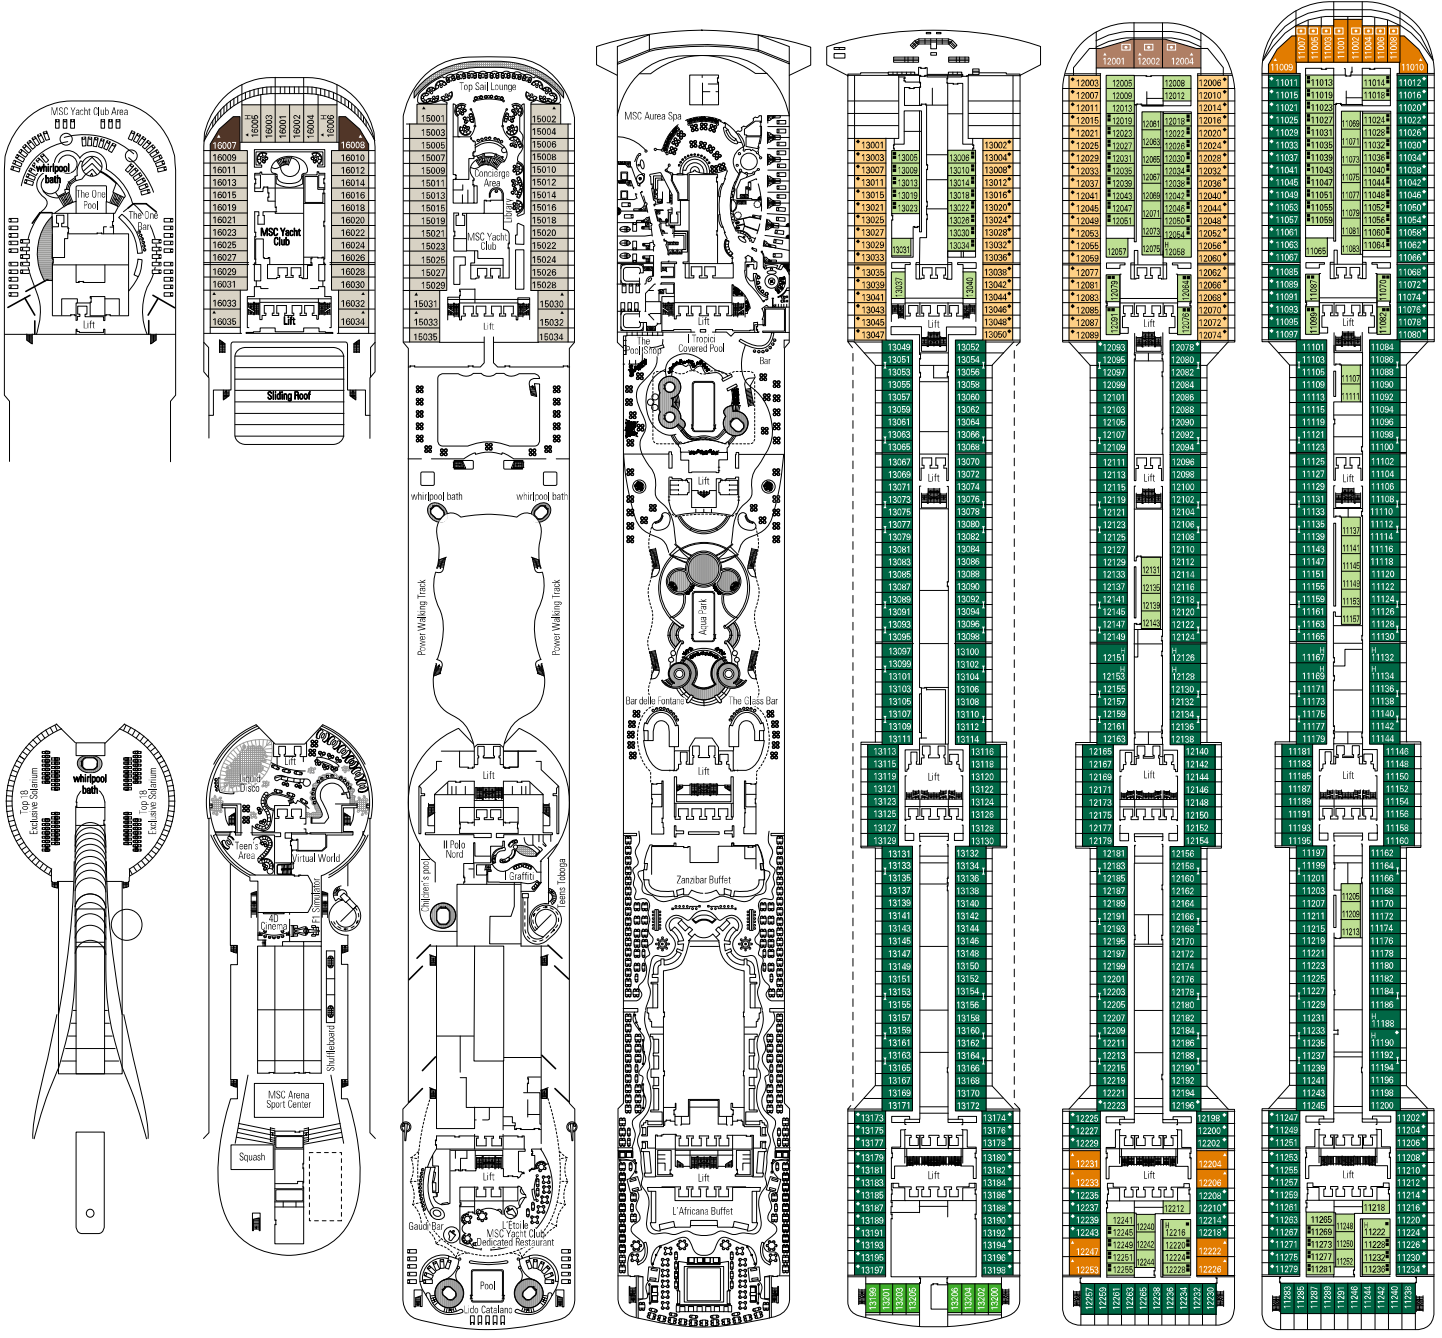

DECK PLAN & ACCOMMODATION

- Sun Deck 18
- Aurora Deck 16
- Splendido Deck 15
- Miraggio Deck 14
- Arcobaleno Deck 13
- Incanto Deck 12
- Meraviglia Deck 11
- Sogno Deck 10
- Radioso Deck 9
- Favola Deck 8
- Sublime Deck 7
- Magnifico Deck 6
- Fantasia Deck 5
- Magico Deck 4

DECK 18
SUN DECK

DECK 16
AURORA

DECK 15
SPLENDIDO

DECK 14
MIRAGGIO

DECK 13
ARCOBALENO

DECK 12
INCANTO

DECK 11
MERAVIGLIA

CABINS CATEGORIES

Inside > Bella	Inside > Fantastica	Balcony > Aurea	Deluxe Suite > MSC Yacht Club
Ocean View > Bella	Ocean View > Fantastica	Suite > Aurea	Executive & Family > MSC Yacht Club
Balcony > Bella*	Balcony > Fantastica		Royal Suite > MSC Yacht Club

LEGEND

- ▲ Sofa bed
- ◆ Double sofa bed
- ◆ 3rd bed is a bunk bed
- 3rd and 4th beds are bunks
- ⎓ Connecting cabins
- Executive & Family Suite MSC Yacht Club / Suite Aurea with panoramic sealed window
- H Cabin for guests with disabilities or reduced mobility