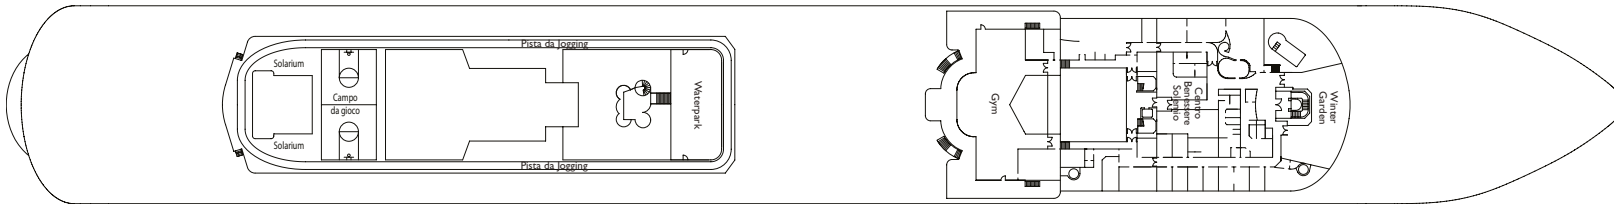

NB: double beds are available in all categories of cabin.

- single cabins
- H cabins for people with disabilities
- ↔ interconnecting cabins
- E lift
- ★ double sofa bed
- 1 high bed
- single sofa bed
- ▲▲ 2 low beds that cannot be converted into a double
- ▲ cannot be converted into a double

DECK 15 - LA FENICE

DECK 11 - TIMUR