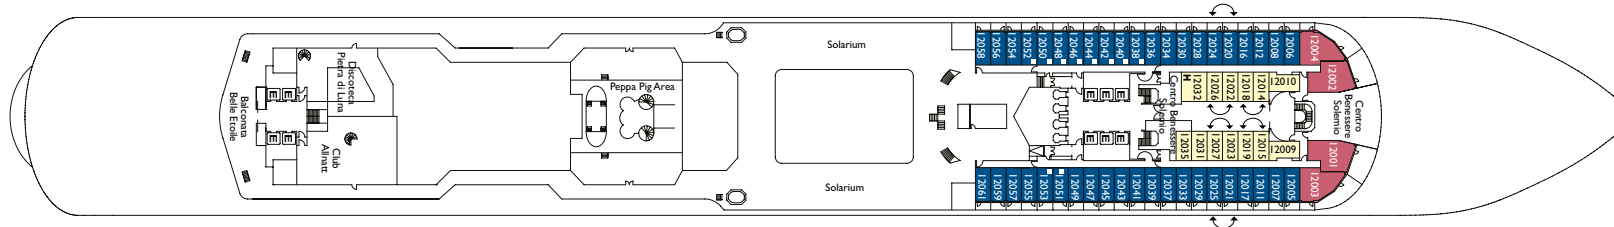

NB: double beds are available in all categories of cabin.

- single cabins
- H cabins for people with disabilities
- ↔ interconnecting cabins
- E lift
- ★ double sofa bed
- 1 high bed
- single sofa bed
- ▲▲ 2 low beds that cannot be converted into a double
- ▲ cannot be converted into a double

DECK 15 - LA FENICE

DECK 11 - TIMUR