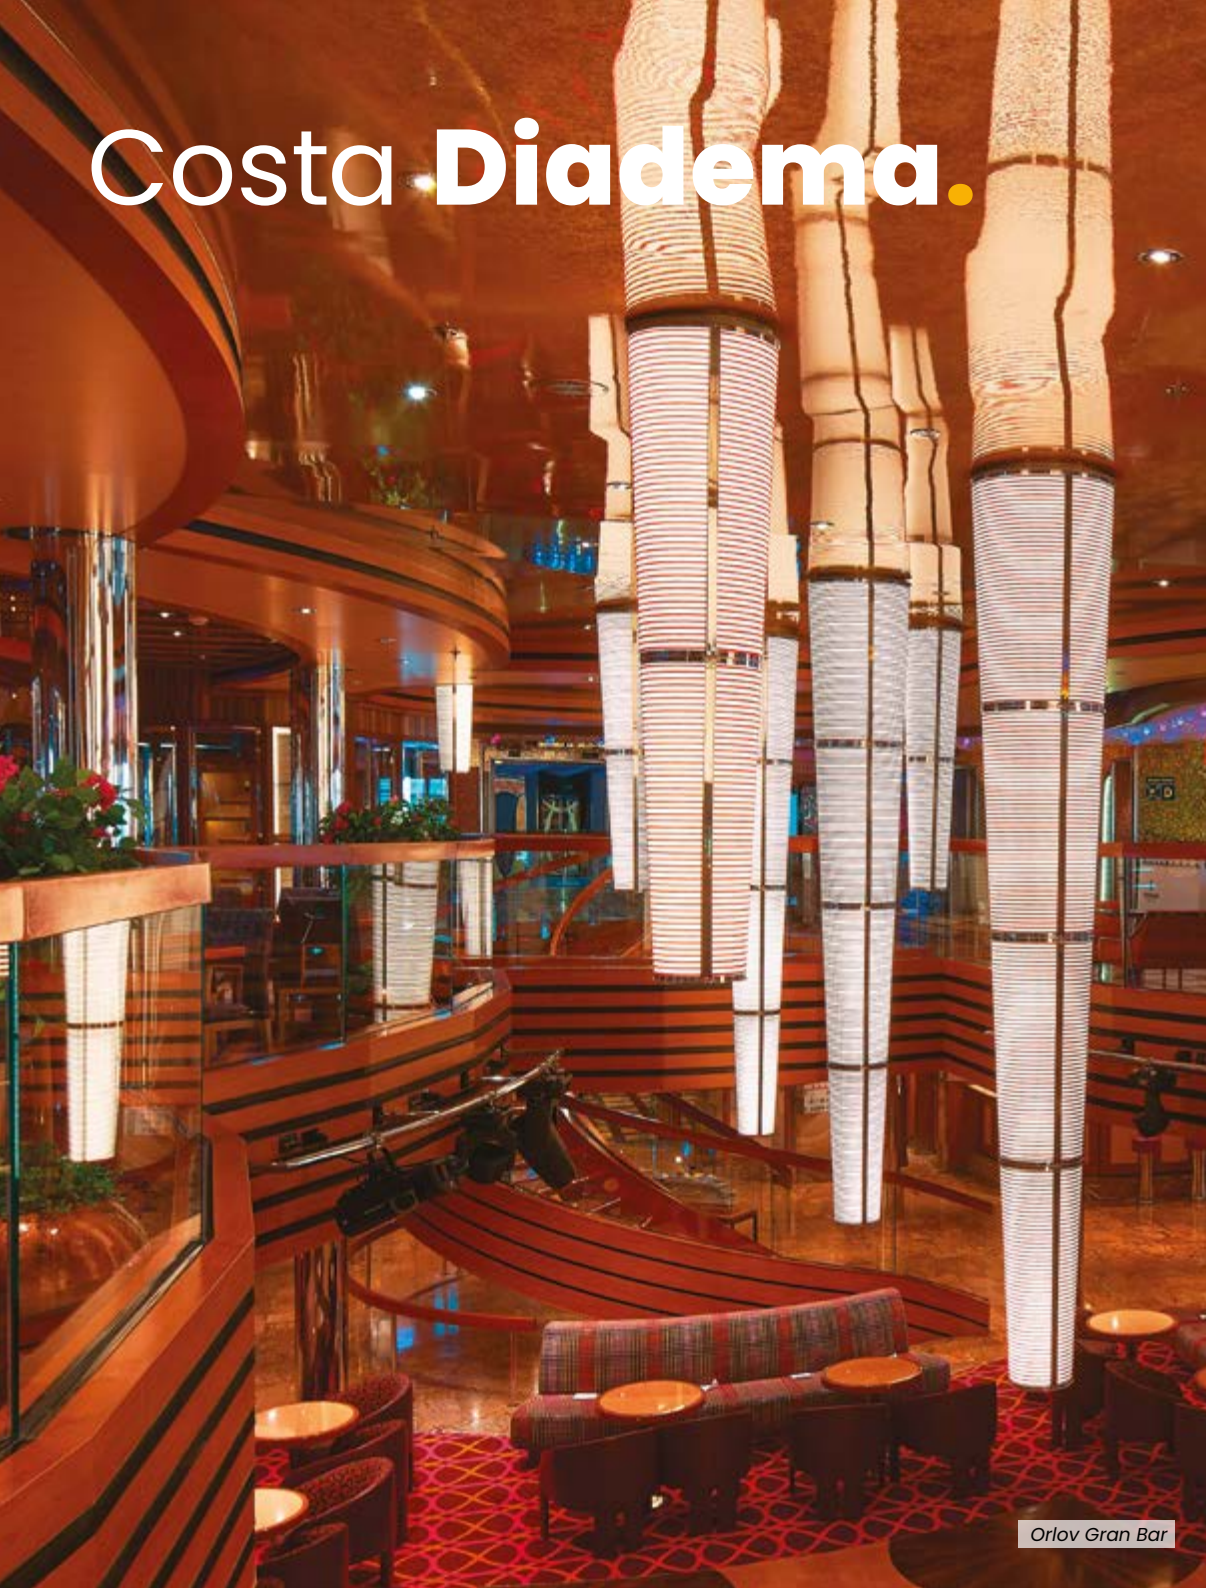

# Costa Diadema.

Orlov Gran Bar

Fiorentino Restaurant

Suite with ocean view balcony

Suite with ocean view verand and jacuzzi

Lido Diana

Stella del Sud Bar