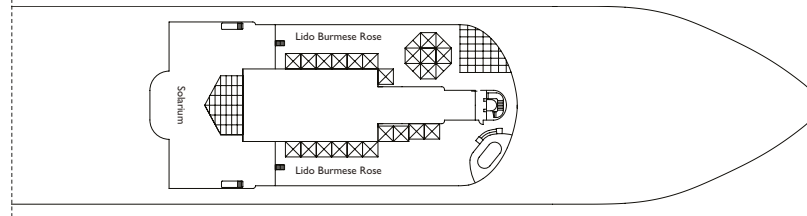

Corona Blu Restaurant

Wellness Center

Lido Diana

**NB:** double beds are available in all categories of cabin.

- single cabins
- H cabins for people with disabilities
- ↔ interconnecting cabins
- E lift
- ★ double sofa bed
- 1 high bed
- single sofa bed
- ▲▲ 2 low beds that cannot be converted into a double
- ▲ cannot be converted into a double